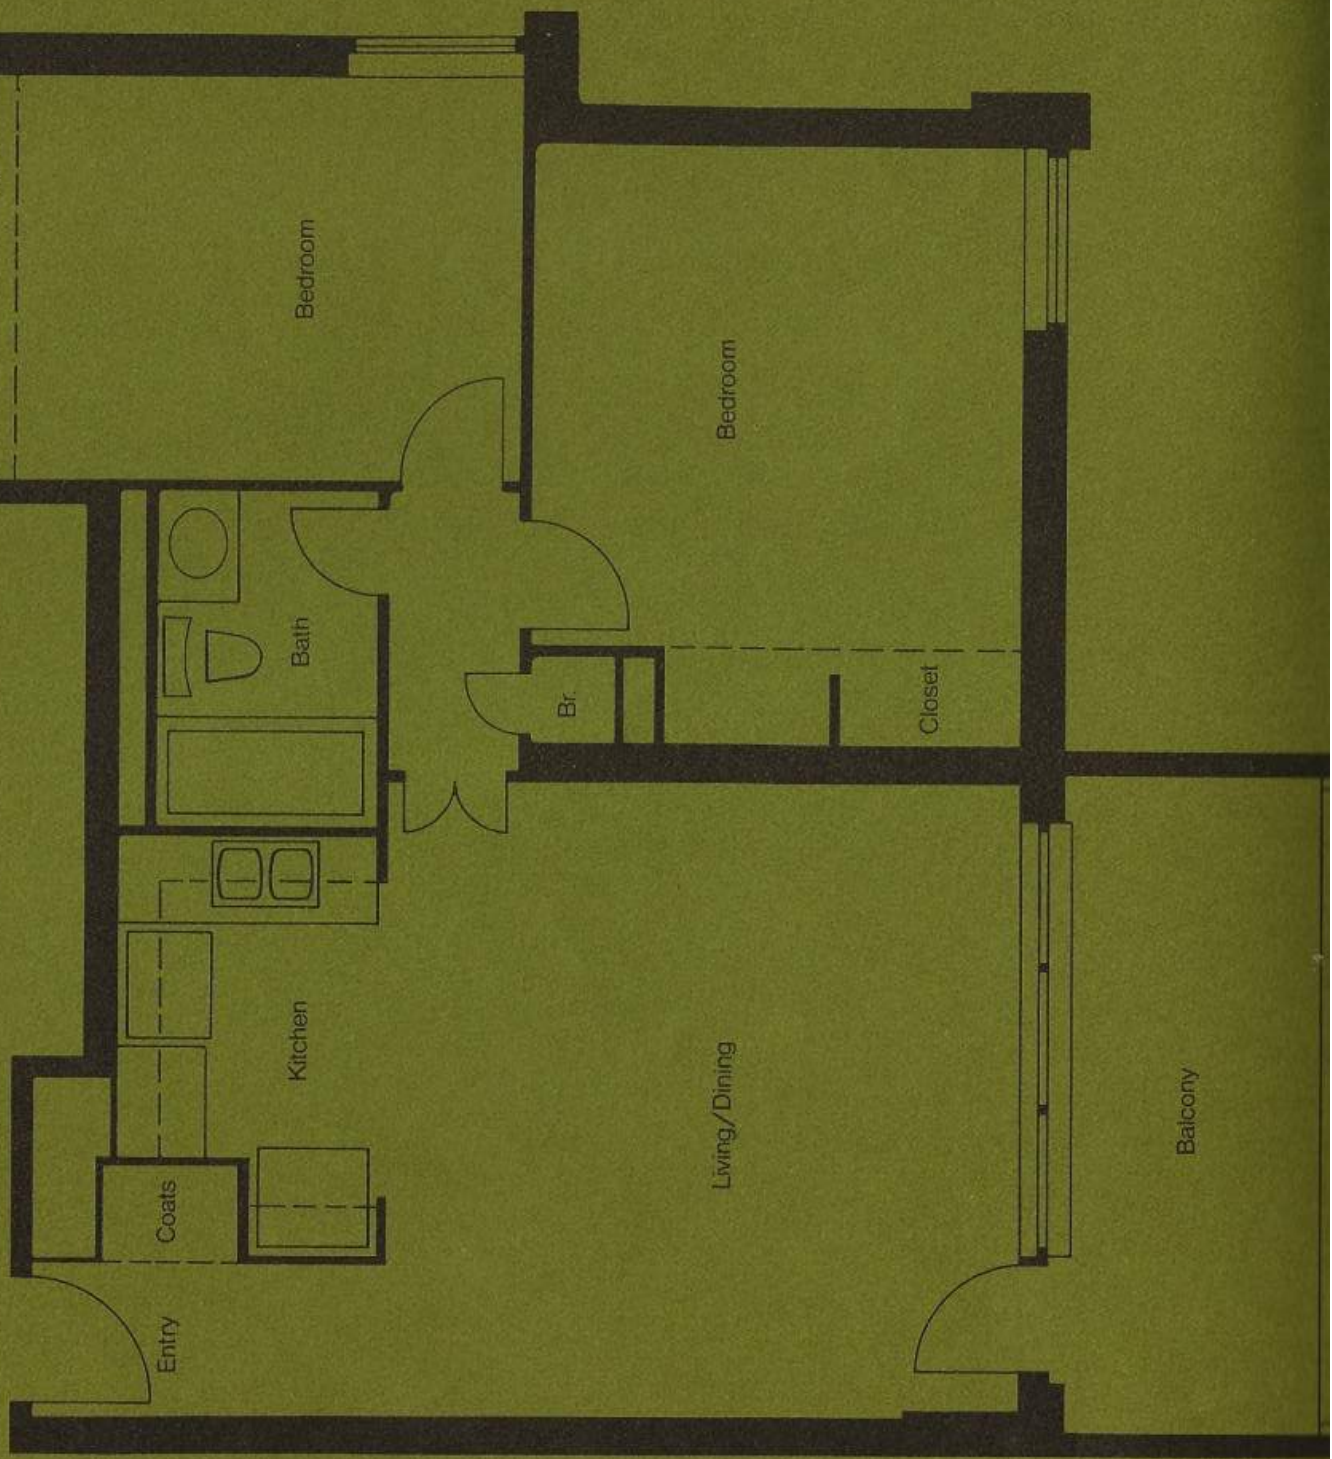

Bachelor

Large Bachelor

Large Monette

Bedroom apt - living, etc. Room

*Kitchen + living Room
Small apartment*

13715

Range?

Elevator

entry closed

One Bedroom

Two Bedroom

638 sq ft

504 square ft

Large One Bedroom

* Balcony + coat closet

* Suite No. 14 floor plan shown above.

Balcony + 64"

(702)

Large Two Bedroom