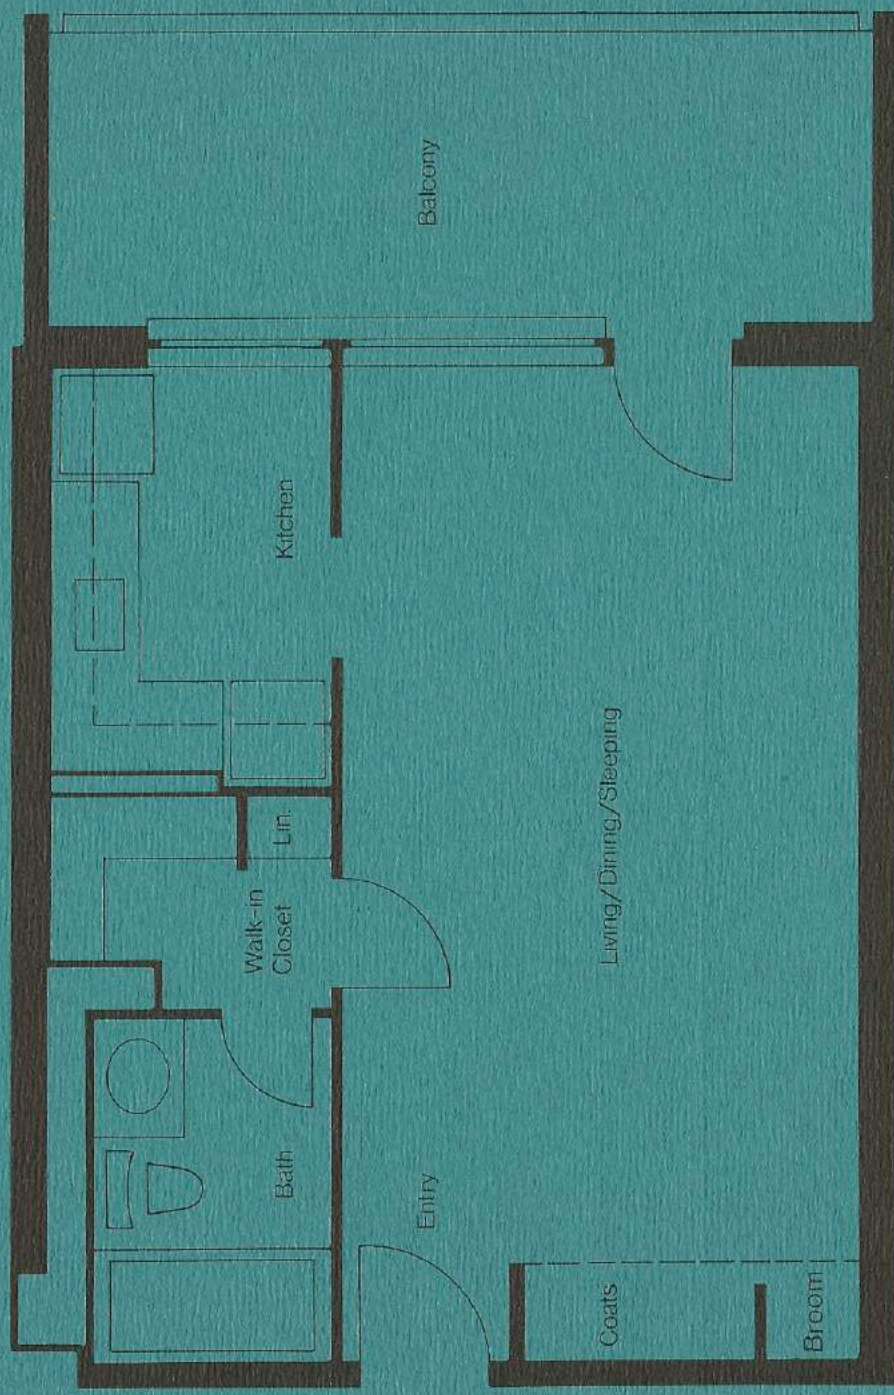

Bachelor

Large Bachelor

Large Monette

Bedroom apt - living, etc. Room

*Kitchen + living Room
Small apartment*

13715

Range?

Elevator

entry closed

One Bedroom

Two Bedroom

638 sq ft

504 square ft

Large One Bedroom

* Balcony + coat closet

* Suite No. 14 floor plan shown above.

Balcony + 64"

(702)

Large Two Bedroom