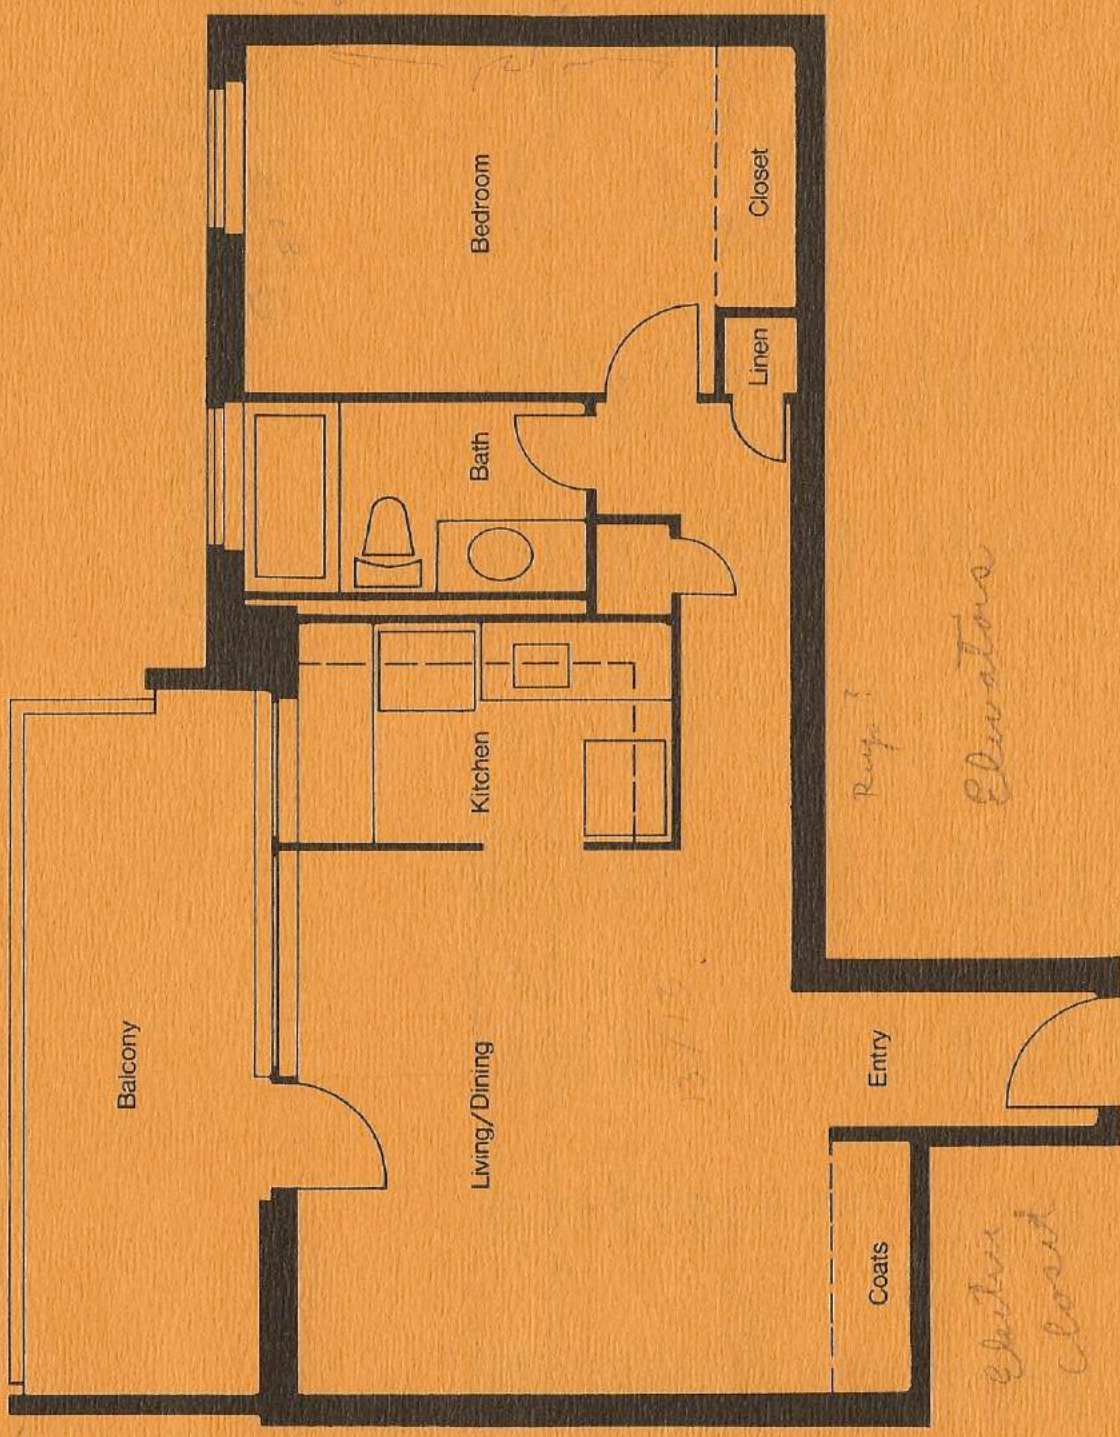

Bachelor

Large Bachelor

Large Monette

Bedroom apt - living, etc. Room

*Kitchen + living Room
Small apartment*

13715

Range?

Elevator

entry closed

One Bedroom

Two Bedroom

638 sq ft

504 square ft

Large One Bedroom

* Balcony + coat closet

* Suite No. 14 floor plan shown above.

Balcony + 64"

(702)

Large Two Bedroom