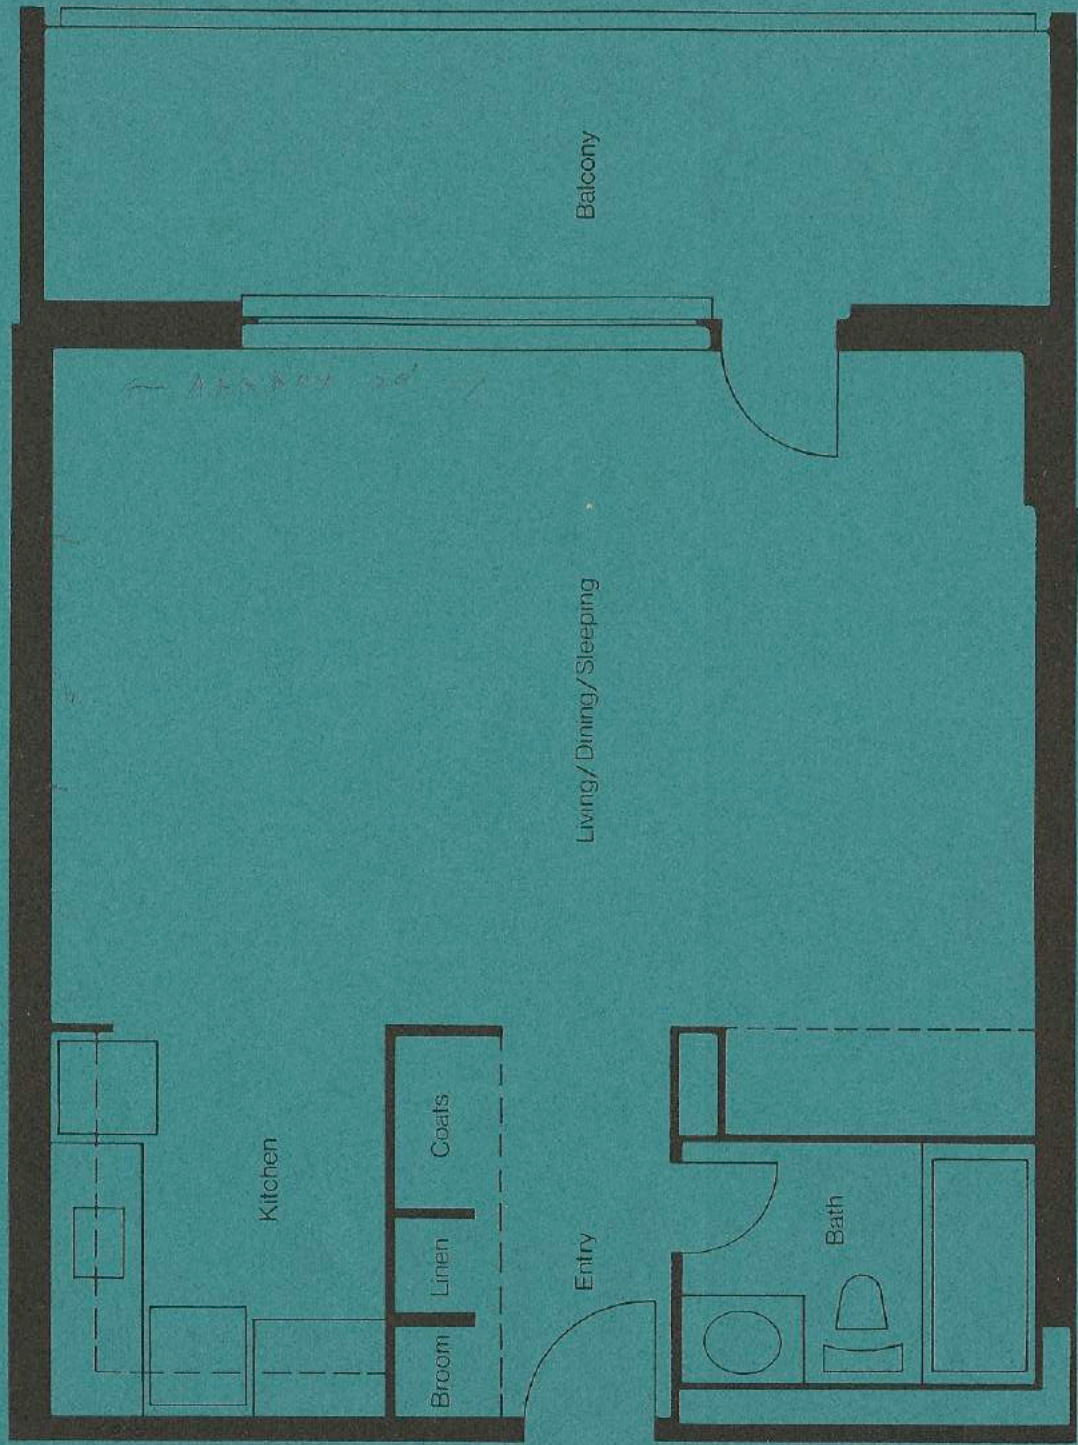

Bachelor

Large Bachelor

Large Monette

Bedroom apt - living, etc. Room

*Kitchen + living Room
Small apartment*

13715

Range?

Elevator

entry closed

One Bedroom

Two Bedroom

638 sq ft

504 square ft

Large One Bedroom

* Balcony + coat closet

* Suite No. 14 floor plan shown above.

Balcony + 64"

(702)

Large Two Bedroom