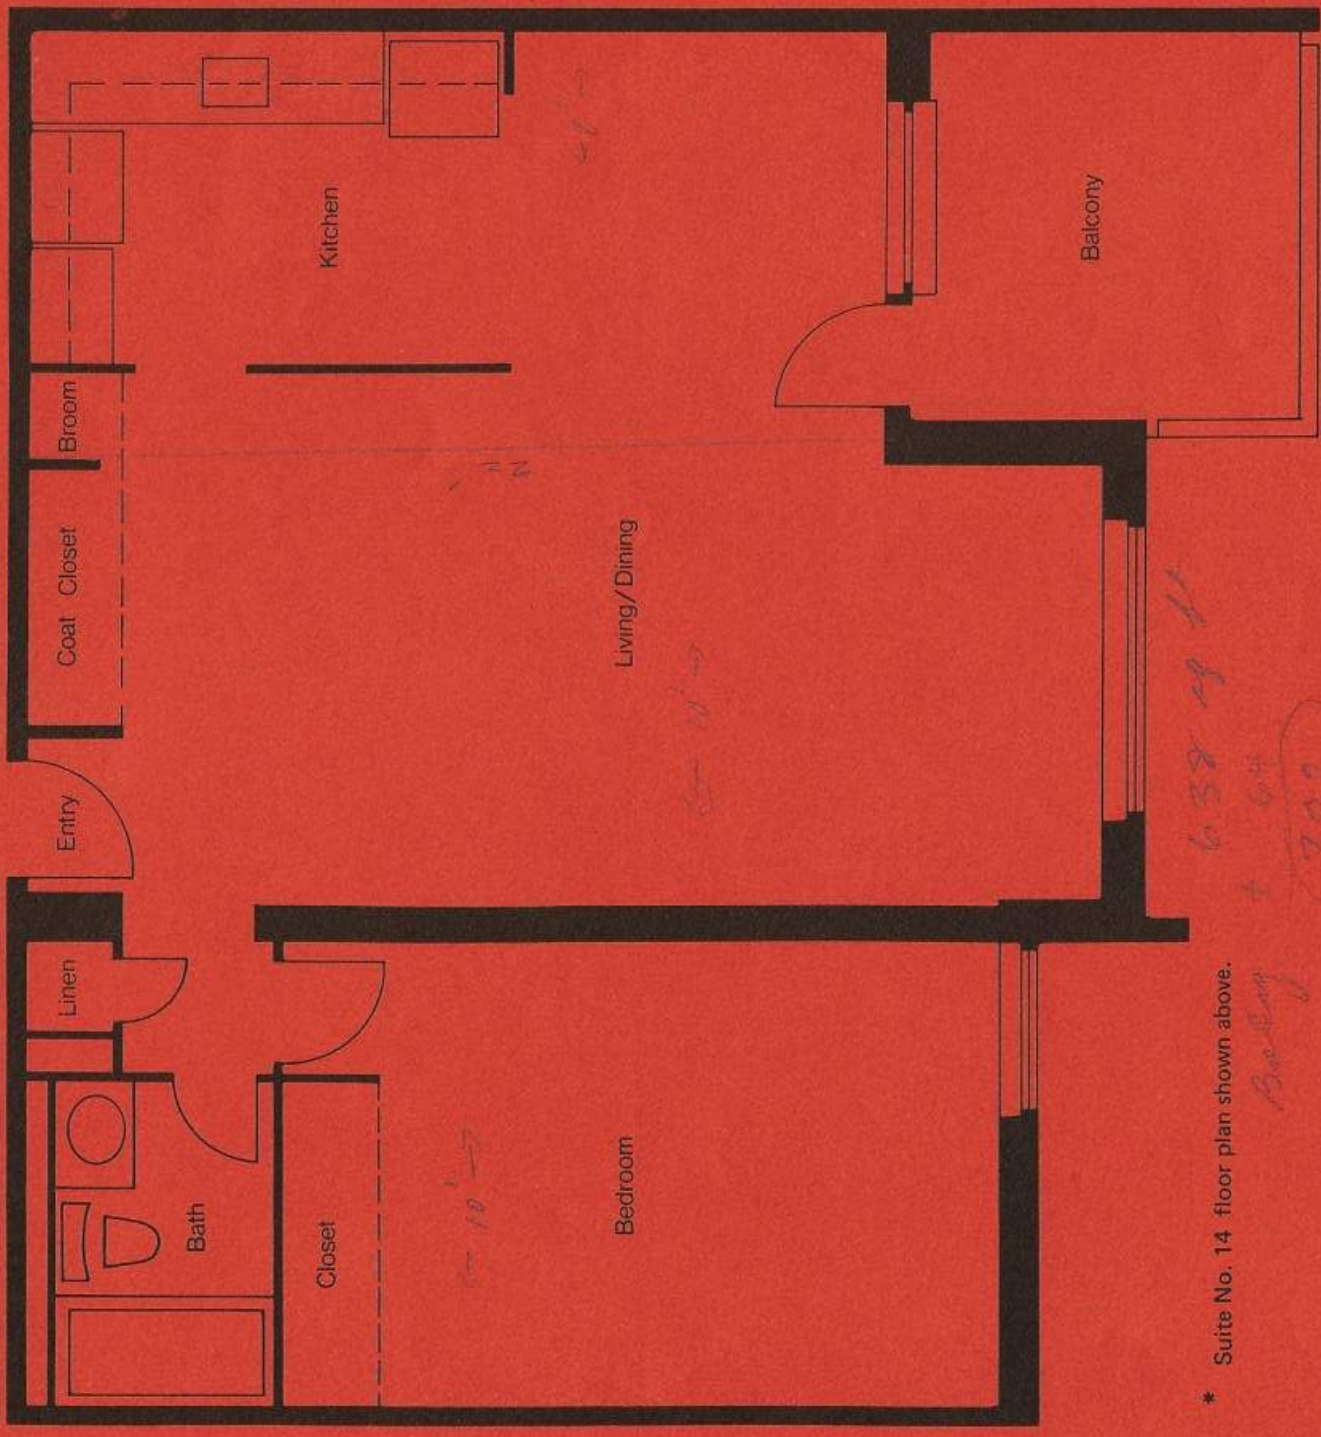

Bachelor

Large Bachelor

Large Monette

Bedroom apt - living, etc. Room

*Kitchen + living Room
Small apartment*

13715

Range?

Elevator

entry closed

One Bedroom

Two Bedroom

638 sq ft

504 square ft

Large One Bedroom

* Balcony + coat closet

* Suite No. 14 floor plan shown above.

Balcony + 64"

(702)

Large Two Bedroom