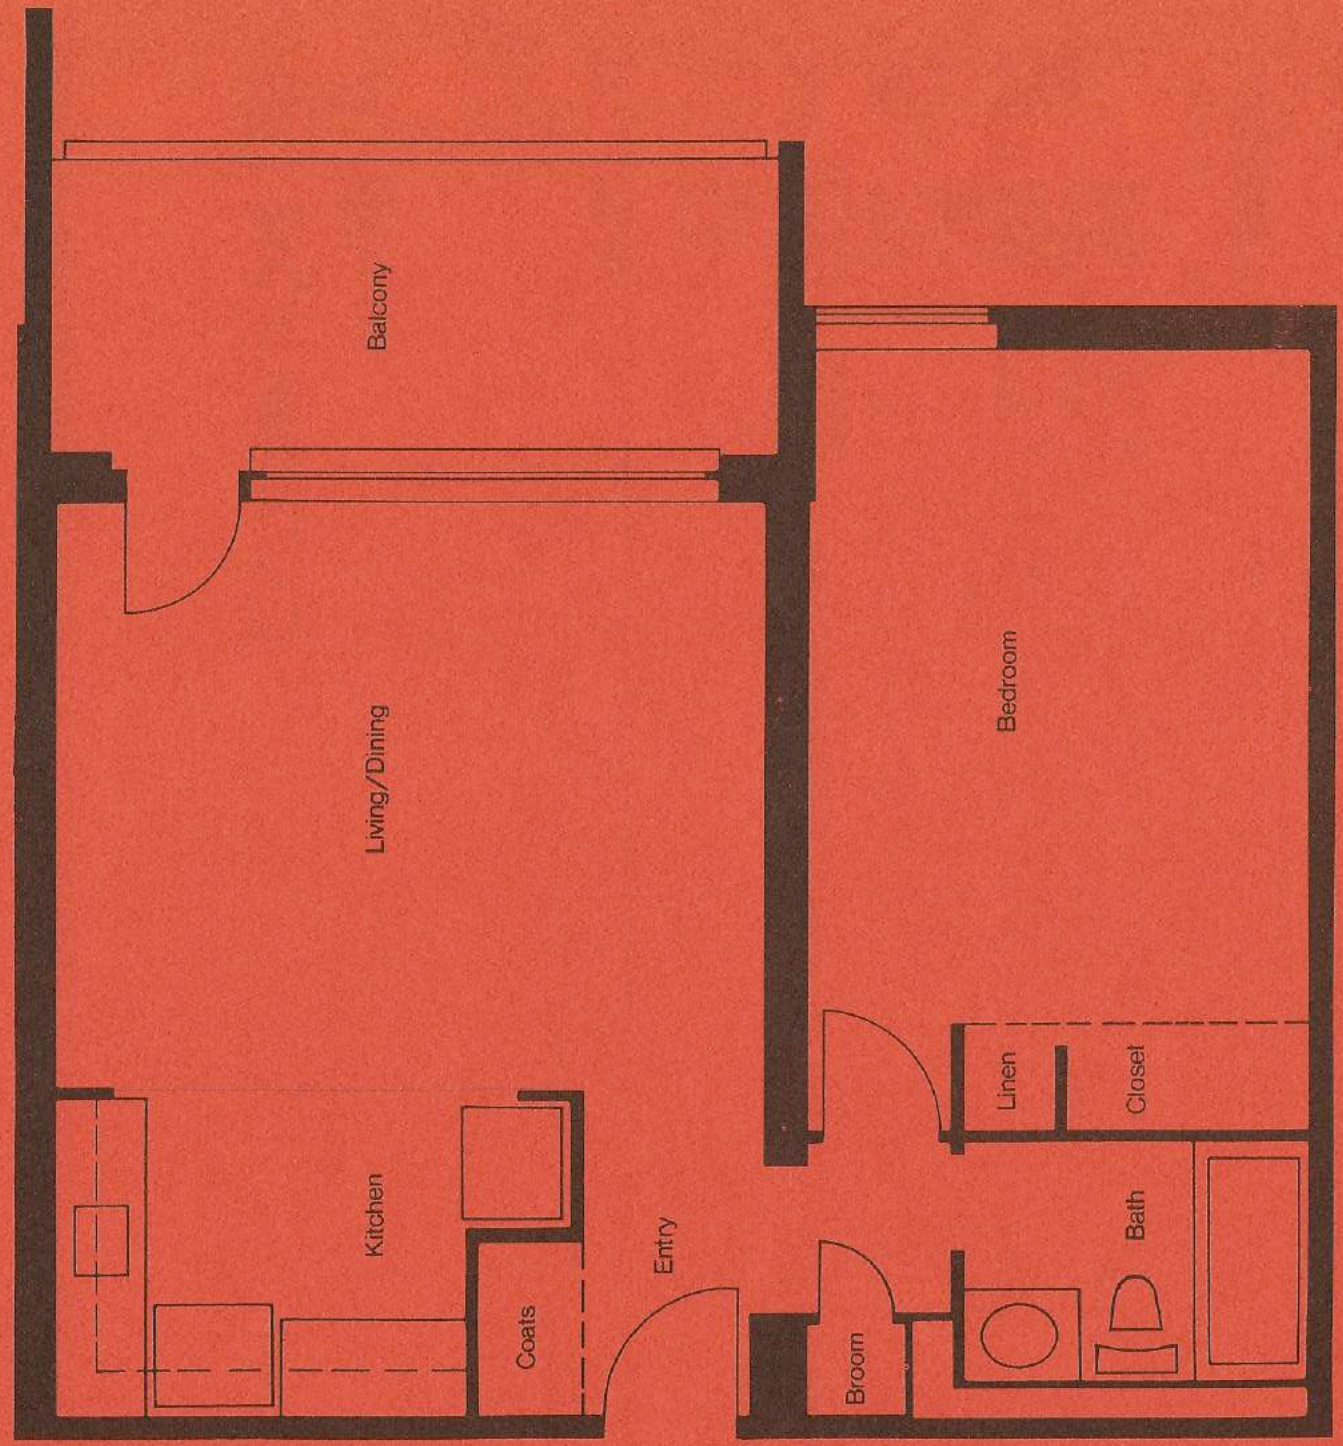

Bachelor

Large Bachelor

Large Monette

Bedroom apt - living, etc. Room

*Kitchen + living Room
Small apartment*

13715

Range?

Elevator

entry closed

One Bedroom

Two Bedroom

638 sq ft

504 square ft

Large One Bedroom

* Balcony + coat closet

* Suite No. 14 floor plan shown above.

Balcony + 64"

(702)

Large Two Bedroom