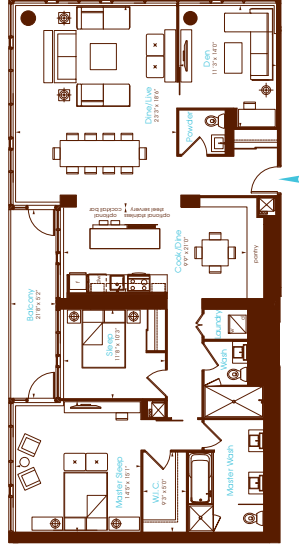

Brocade
One Bedroom
Interior 667 Square Feet
Terrace 514 Square Feet

Floor 06

Charlie
Condos that love you.

All dimensions are approximate. Sizes and specifications are subject to change without notice. E. & O. E. Actual useable floor space varies from stated floor area. All furniture is for illustrative purpose only. Window mullions will vary by floor.

Satin
One Bedroom + Den
Interior 753 Square Feet
Balcony 56 Square Feet

North

Floor 08

Floors 9-25

Charlie
Condos that love you.

All dimensions are approximate. Sizes and specifications are subject to change without notice. E. & O. E. Actual useable floor space varies from stated floor area. All furniture is for illustrative purpose only. Window mullions will vary by floor.

Linen
Two Bedroom + Den
Interior 1,434 Square Feet
Balcony 98 Square Feet

Floors 30-35

Charlie
Condos that love you.

All dimensions are approximate. Sizes and specifications are subject to change without notice. E. & O. E. Actual useable floor space varies from stated floor area. All furniture is for illustrative purpose only. Window mullions will vary by floor.

Silk

Two Bedroom + Den
Interior 1,775 Square Feet
Balcony 113 Square Feet

North

Charlie

Condos that love you.

All dimensions are approximate. Sizes and specifications are subject to change without notice. E. & O. E. Actual useable floor space varies from stated floor area. All furniture is for illustrative purpose only. Window mullions will vary by floor.