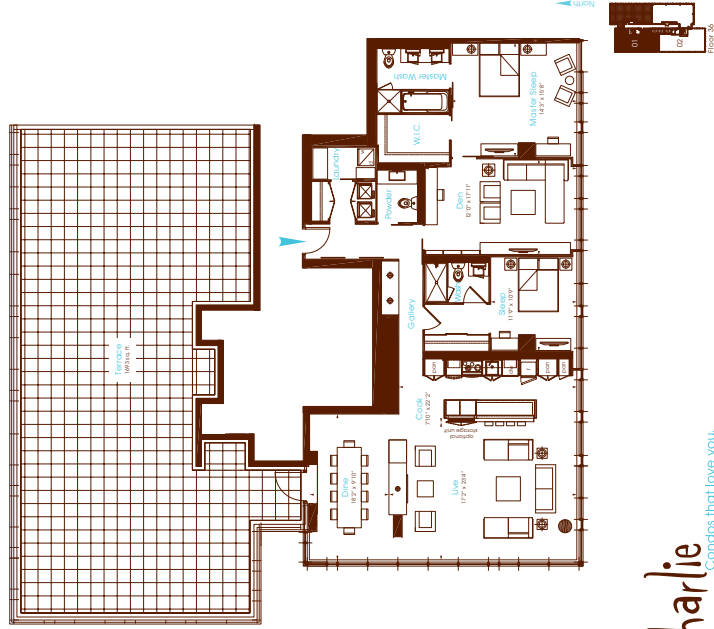

Penthouse I
Two Bedroom + Den
Interior 2015 Square Feet
Terrace 1693 Square Feet

Charlie
Condos that love you.