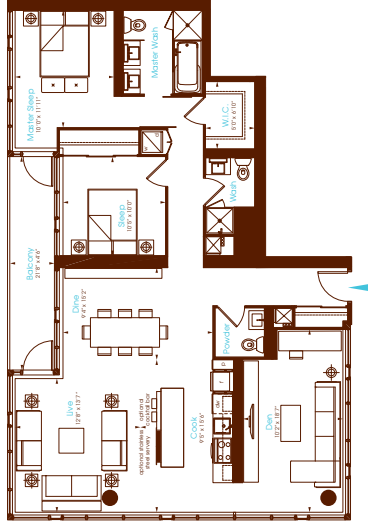

Brocade
One Bedroom
Interior 667 Square Feet
Terrace 514 Square Feet

Floor 06

Charlie
Condos that love you.

All dimensions are approximate. Sizes and specifications are subject to change without notice. E. & O. E. Actual useable floor space varies from stated floor area. All furniture is for illustrative purpose only. Window mullions will vary by floor.

Satin
One Bedroom + Den
Interior 753 Square Feet
Balcony 56 Square Feet

North

Floor 08

Floors 9-25

Charlie
Condos that love you.

All dimensions are approximate. Sizes and specifications are subject to change without notice. E. & O. E. Actual useable floor space varies from stated floor area. All furniture is for illustrative purpose only. Window mullions will vary by floor.

Linen
Two Bedroom + Den
Interior 1,434 Square Feet
Balcony 98 Square Feet

Floors 30-35

Charlie
Condos that love you.

All dimensions are approximate. Sizes and specifications are subject to change without notice. E. & O. E. Actual useable floor space varies from stated floor area. All furniture is for illustrative purpose only. Window mullions will vary by floor.

Silk

Two Bedroom + Den
Interior 1,775 Square Feet
Balcony 113 Square Feet

North

Charlie

Condos that love you.

All dimensions are approximate. Sizes and specifications are subject to change without notice. E. & O. E. Actual useable floor space varies from stated floor area. All furniture is for illustrative purpose only. Window mullions will vary by floor.