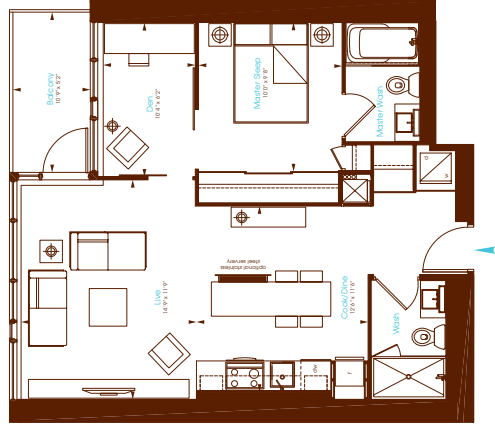

Brocade
One Bedroom
Interior 667 Square Feet
Terrace 514 Square Feet

Floor 06

Charlie
Condos that love you.

All dimensions are approximate. Sizes and specifications are subject to change without notice. E. & O. E. Actual useable floor space varies from stated floor area. All furniture is for illustrative purpose only. Window mullions will vary by floor.

Satin
One Bedroom + Den
Interior 753 Square Feet
Balcony 56 Square Feet

North

Floor 08

Floors 9-25

Charlie
Condos that love you.

All dimensions are approximate. Sizes and specifications are subject to change without notice. E. & O. E. Actual useable floor space varies from stated floor area. All furniture is for illustrative purpose only. Window mullions will vary by floor.

Linen
Two Bedroom + Den
Interior 1,434 Square Feet
Balcony 98 Square Feet

Floors 30-35

Charlie
Condos that love you.

All dimensions are approximate. Sizes and specifications are subject to change without notice. E. & O. E. Actual useable floor space varies from stated floor area. All furniture is for illustrative purpose only. Window mullions will vary by floor.

Silk

Two Bedroom + Den
Interior 1,775 Square Feet
Balcony 113 Square Feet

North

Charlie

Condos that love you.

All dimensions are approximate. Sizes and specifications are subject to change without notice. E. & O. E. Actual useable floor space varies from stated floor area. All furniture is for illustrative purpose only. Window mullions will vary by floor.