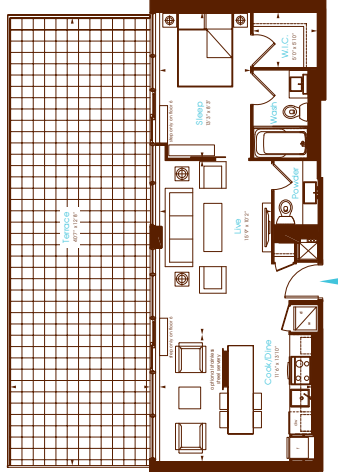

Brocade
One Bedroom
Interior 667 Square Feet
Terrace 514 Square Feet

Floor 06

Charlie
Condos that love you.

All dimensions are approximate. Sizes and specifications are subject to change without notice. E. & O. E. Actual useable floor space varies from stated floor area. All furniture is for illustrative purpose only. Window mullions will vary by floor.

Satin
One Bedroom + Den
Interior 753 Square Feet
Balcony 56 Square Feet

North

Floor 08

Floors 9-25

Charlie
Condos that love you.

All dimensions are approximate. Sizes and specifications are subject to change without notice. E. & O. E. Actual useable floor space varies from stated floor area. All furniture is for illustrative purpose only. Window mullions will vary by floor.

Linen
Two Bedroom + Den
Interior 1,434 Square Feet
Balcony 98 Square Feet

Floors 30-35

Charlie
Condos that love you.

All dimensions are approximate. Sizes and specifications are subject to change without notice. E. & O. E. Actual useable floor space varies from stated floor area. All furniture is for illustrative purpose only. Window mullions will vary by floor.

Silk

Two Bedroom + Den
Interior 1,775 Square Feet
Balcony 113 Square Feet

North

Charlie

Condos that love you.

All dimensions are approximate. Sizes and specifications are subject to change without notice. E. & O. E. Actual useable floor space varies from stated floor area. All furniture is for illustrative purpose only. Window mullions will vary by floor.