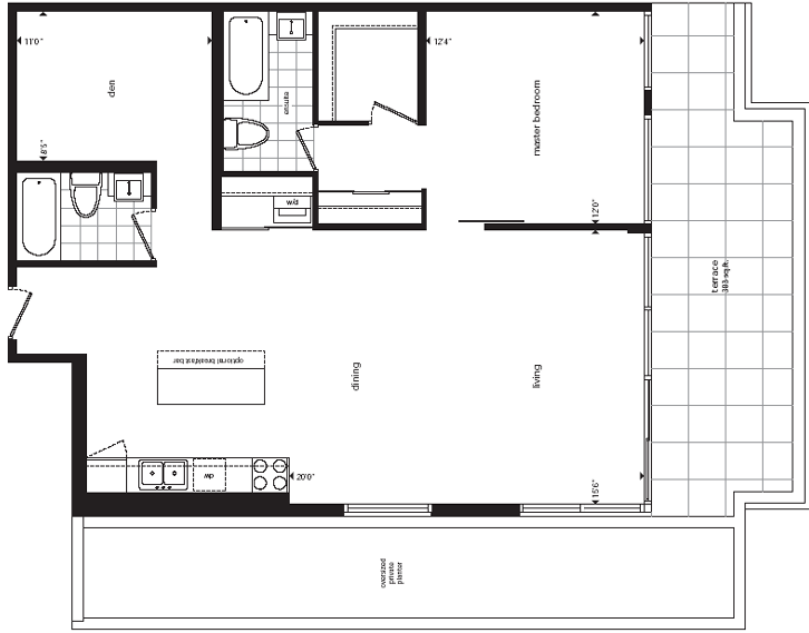

**303**  
**TWO BEDROOM**

791 SQ.FT.

north elevation

501

## ONE BEDROOM + DEN

1,016 sq.ft.

383 sq.ft. terrace

1,399 sq.ft. total

# cube

LOFTS IN LITTLE ITALY

**501**  
ONE BEDROOM  
+ DEN

1,029 SQ.FT.  
383 SQ.FT. TERRACE  
1,412 SQ.FT. TOTAL

*all prices and specifications are subject to change without notice. e.s.c.o.c.*

3000 BROADWAY

# 602 TWO BEDROOM, DEN + LIBRARY

2,116 sq. ft.  
318 sq. ft. balcony  
1,656 sq. ft. rooftop terrace  
4,090 sq. ft. total

rooftop terrace