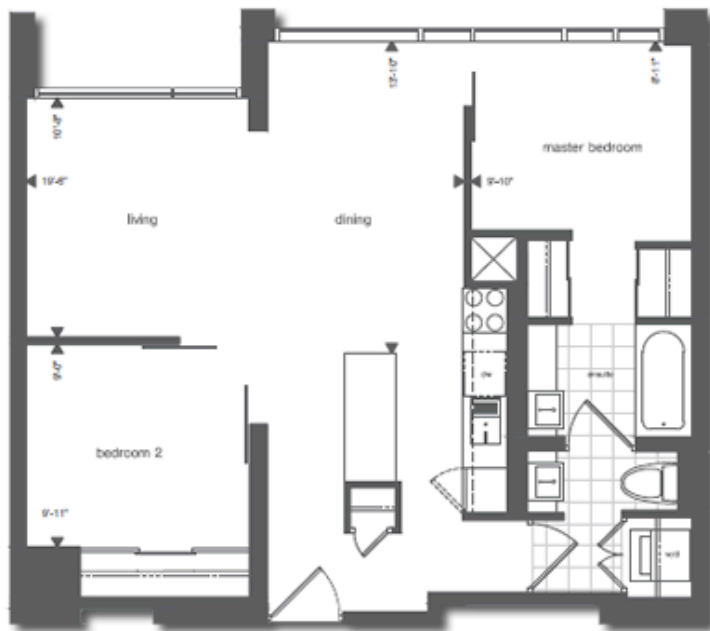

**303**  
**TWO BEDROOM**

791 SQ.FT.

north elevation

501

## ONE BEDROOM + DEN

1,016 sq.ft.

383 sq.ft. terrace

1,399 sq.ft. total

# cube

LOFTS IN LITTLE ITALY

**501**  
ONE BEDROOM  
+ DEN

1,029 SQ.FT.  
383 SQ.FT. TERRACE  
1,412 SQ.FT. TOTAL

*all prices and specifications are subject to change without notice. e.s.c.o.c.*

3000 BROADWAY

# 602 TWO BEDROOM, DEN + LIBRARY

2,116 sq. ft.  
318 sq. ft. balcony  
1,656 sq. ft. rooftop terrace  
4,090 sq. ft. total

rooftop terrace