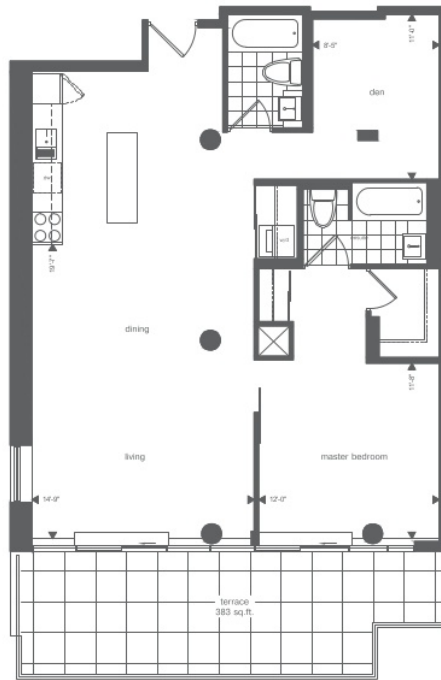

501
ONE BEDROOM
+ DEN

1,029 SQ.FT.
383 SQ.FT. TERRACE
1,412 SQ.FT. TOTAL