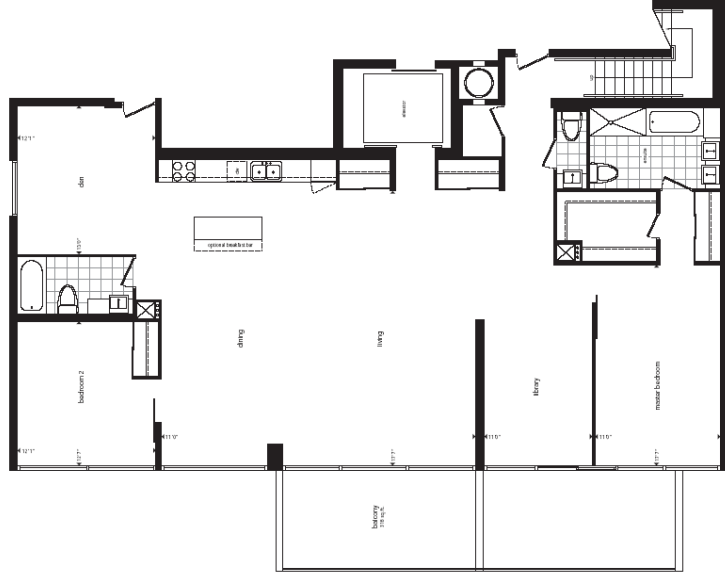

## ONE BEDROOM + DEN

1,016 sq.ft.

383 sq.ft. terrace

1,399 sq.ft. total

# cube

LOFTS IN LITTLE ITALY

**501**  
ONE BEDROOM  
+ DEN

1,029 SQ.FT.  
383 SQ.FT. TERRACE  
1,412 SQ.FT. TOTAL

*all prices and specifications are subject to change without notice. e.s.c.o.c.*

3000 BROADWAY

# 602 TWO BEDROOM, DEN + LIBRARY

2,116 sq. ft.  
318 sq. ft. balcony  
1,656 sq. ft. rooftop terrace  
4,090 sq. ft. total

rooftop terrace