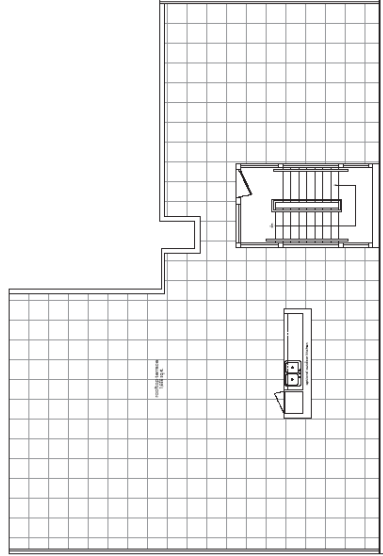

## ONE BEDROOM + DEN

1,016 sq.ft.

383 sq.ft. terrace

1,399 sq.ft. total

# cube

LOFTS IN LITTLE ITALY

**501**  
ONE BEDROOM  
+ DEN

1,029 SQ.FT.  
383 SQ.FT. TERRACE  
1,412 SQ.FT. TOTAL

*all prices and specifications are subject to change without notice. e.s.c.o.c.*

3000 BROADWAY

# 602 TWO BEDROOM, DEN + LIBRARY

2,116 sq. ft.  
318 sq. ft. balcony  
1,656 sq. ft. rooftop terrace  
4,090 sq. ft. total

rooftop terrace