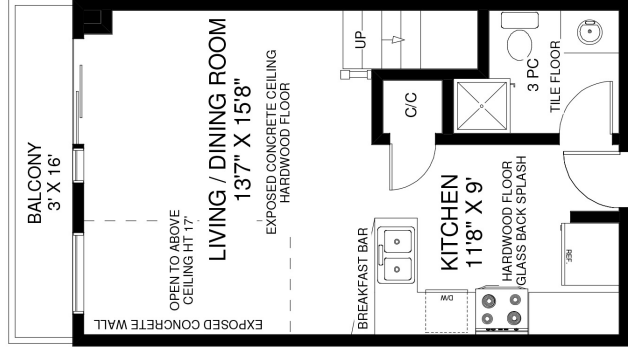

Electra Lofts

2 Bedrooms

APPROXIMATELY 850 SQ FT

Note: Measurements & Calculations are approximate. Provided as a guideline only.