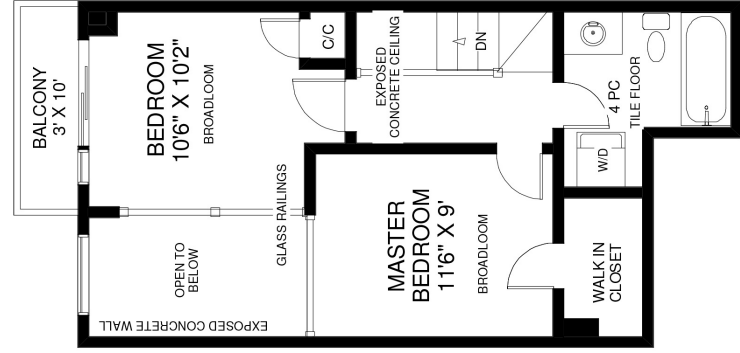

Electra Lofts

2 Bedrooms

APPROXIMATELY 850 SQ FT

Note: Measurements & Calculations are approximate. Provided as a guideline only.