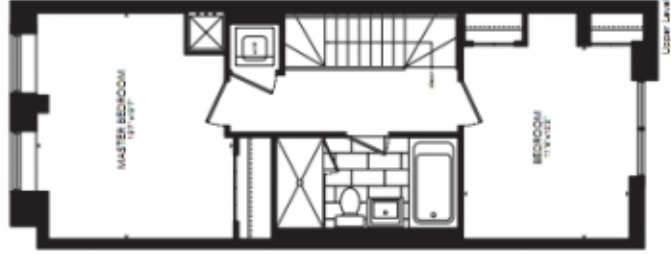

EARL

TWO BEDROOM
990 SQ. FT.

211

© 2008 The McGraw-Hill Companies. All rights reserved. No part of this publication may be reproduced without the prior written permission of The McGraw-Hill Companies.

ELEVEN
RESIDENCES

1100 W. WASHINGTON STREET, SUITE 1100

SHELBY

TWO BEDROOM
1,069 SQ.FT.

515

© 2008 The McGraw-Hill Companies. All rights reserved.

ELEVEN
RESOURCES
ECONOMY. QUALITY. SERVICE.

DEVONSHIRE

TWO BEDROOM
1,095 SQ.FT.

311

For more information, visit www.elevenhomes.com

ELEVEN
RESIDENCES

EVERETT, WASHINGTON

MUTUAL

TWO BEDROOM
1,099 SQ.FT.

312

© 2008 by Associated Builders and Contractors, Inc. All rights reserved.