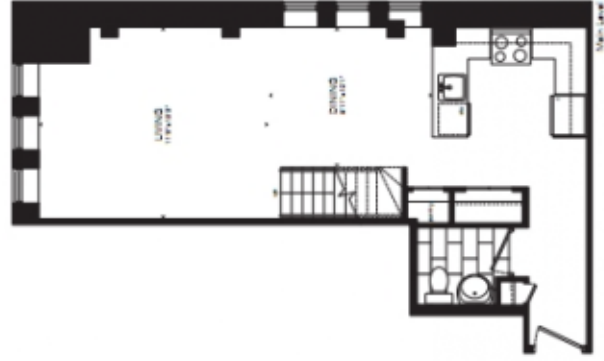

MUTUAL

TWO BEDROOM
1,099 SQ.FT.