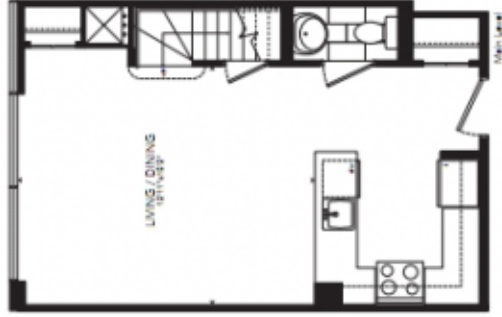

GRENVILLE

TWO BEDROOM
912 SQ. FT.

117 / 207 / 817

GROSVENOR

TWO BEDROOM
935 SQ. FT.

154-1316-1314

BERNARD

TWO BEDROOM
964 SQ. FT.

914

For more information, visit www.elevenhomes.com

ELEVEN
HOUSES

1111 10TH STREET, N.W.

SCOLLARD

TWO BEDROOM
966 SQ.FT.

516

© 2004 by The McGraw-Hill Companies. All rights reserved. www.mhfi.com

ELEVEN
RESIDENCES

11000 W. 11TH AVENUE, SUITE 100, DENVER, CO 80233

LOWTHER

TWO BEDROOM
975 SQ.FT.

107' 107' (112) 140'

107' 107'

© 2010 by ELEVEN BUILDERS, INC. ALL RIGHTS RESERVED. 10/10/10

ELEVEN
BUILDERS

107' 107' (112) 140'

BERRYMAN

TWO BEDROOM
979 SQ. FT.

314

© 2008 Sunbelt Homes, Inc. All rights reserved. Sunbelt Homes, Inc. is a registered trademark of Sunbelt Homes, Inc.

ELEVEN
RESIDENCES

11000 W. BERRYMAN AVE., SUITE 100, DALLAS, TX 75243