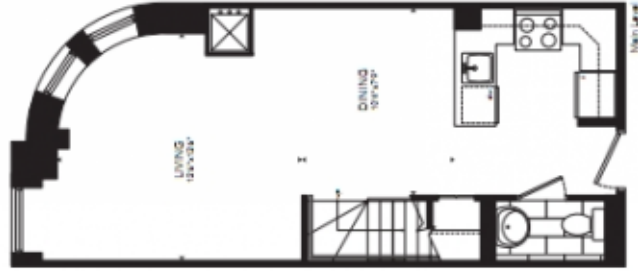

BERNARD

TWO BEDROOM
964 SQ. FT.