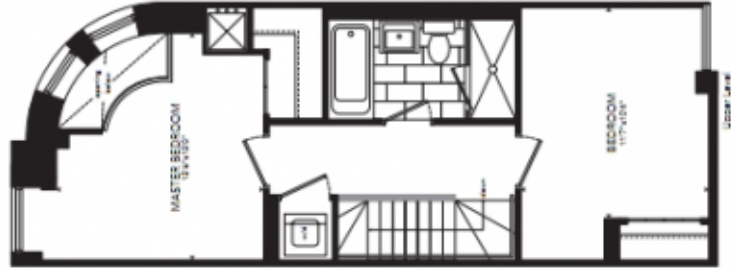

BERNARD

TWO BEDROOM
964 SQ. FT.