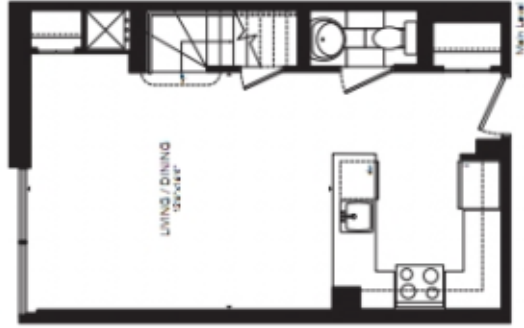

GRENVILLE

TWO BEDROOM
912 SQ. FT.

117 / 207 / 817

GROSVENOR

TWO BEDROOM
935 SQ. FT.

154-1316-1314

BERNARD

TWO BEDROOM
964 SQ. FT.

914

For more information, visit www.elevenhomes.com

ELEVEN
HOUSES

1111 10TH STREET, N.W.

SCOLLARD

TWO BEDROOM
966 SQ.FT.

516

© 2004 by The McGraw-Hill Companies. All rights reserved. www.mhfi.com

ELEVEN
RESIDENCES

11000 W. 11TH AVENUE, SUITE 100, DENVER, CO 80233

LOWTHER

TWO BEDROOM
975 SQ.FT.

107' 107' (112) 140'

107' 107'

© 2010 by ELEVEN BUILDERS, INC. ALL RIGHTS RESERVED. 10/10/10

ELEVEN
BUILDERS

107' 107' (112) 140'

BERRYMAN

TWO BEDROOM
979 SQ. FT.

314

© 2008 Sunbelt Homes, Inc. All rights reserved. Sunbelt Homes, Inc. is a registered trademark of Sunbelt Homes, Inc.

ELEVEN
RESIDENCES

11000 W. BERRYMAN AVE., SUITE 100, DALLAS, TX 75243