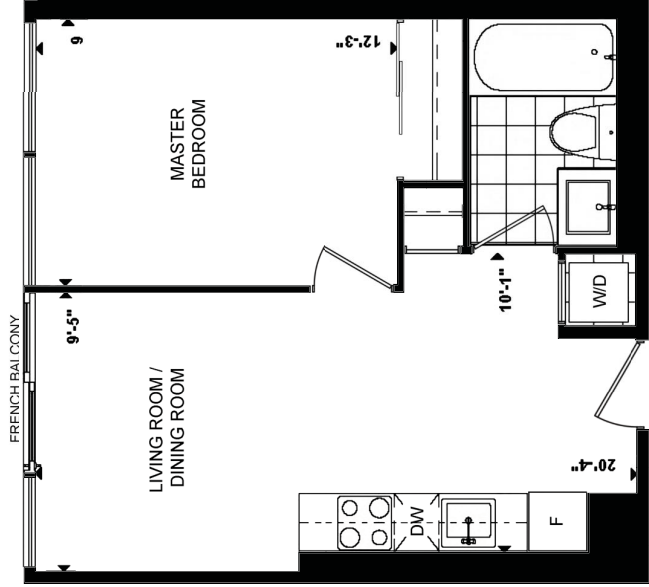

BT - Bachelor 352 SQ. FT.

edge

on Triangle Park

BF - Bachelor 367 SQ. FT.

edge
on Triangle Park

EBC - Bachelor 506 SQ. FT.

edge

on Triangle Park

1E1 - 1 Bedroom
309 SQ. FT.

edge
on Triangle Park

1C - 1 Bedroom 406 SQ. FT.

edge

on Triangle Park

W1G - 1 Bedroom 408 SQ. FT.

edge

on Triangle Park

1B1 - 1 Bedroom
412 SQ. FT.

edge
on Triangle Park

E1S - 1 Bedroom 415 SQ. FT.

edge

on Triangle Park

LOCATE
N
FLOOR PLAN

1C3 - 1 Bedroom 431 SQ. FT.

edge

on Triangle Park

1C1 - 1 Bedroom 448 SQ. FT.

edge

on Triangle Park

1E - 1 Bedroom 450 SQ. FT.

edge
on Triangle Park

E1J1 - 1 Bedroom 476 SQ. FT.

edge