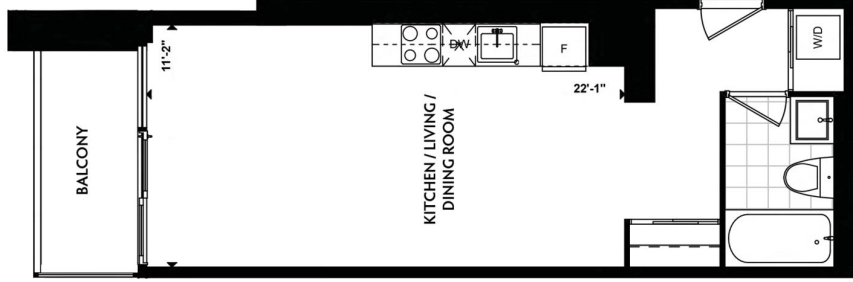

BT - Bachelor 352 SQ. FT.

edge

on Triangle Park

BF - Bachelor 367 SQ. FT.

edge
on Triangle Park

EBC - Bachelor 506 SQ. FT.

edge

on Triangle Park

1E1 - 1 Bedroom
309 SQ. FT.

edge
on Triangle Park

1C - 1 Bedroom 406 SQ. FT.

edge

on Triangle Park

W1G - 1 Bedroom 408 SQ. FT.

edge

on Triangle Park

1B1 - 1 Bedroom
412 SQ. FT.

edge
on Triangle Park

E1S - 1 Bedroom 415 SQ. FT.

edge

on Triangle Park

LOCATE
N
FLOOR PLAN

1C3 - 1 Bedroom 431 SQ. FT.

edge

on Triangle Park

1C1 - 1 Bedroom 448 SQ. FT.

edge

on Triangle Park

1E - 1 Bedroom 450 SQ. FT.

edge
on Triangle Park

E1J1 - 1 Bedroom 476 SQ. FT.

edge