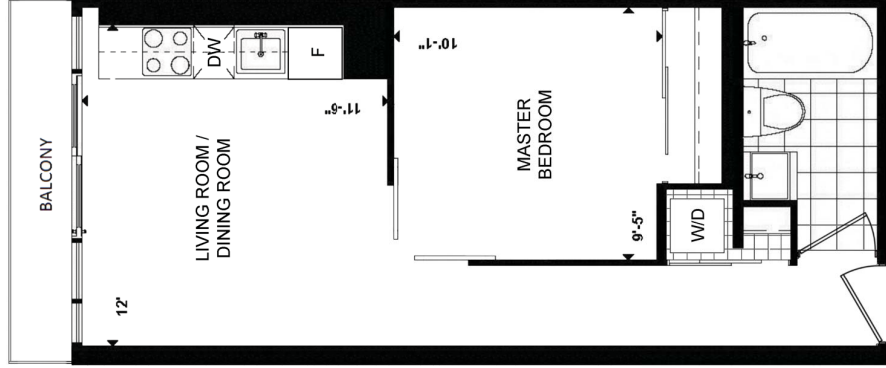

BT - Bachelor 352 SQ. FT.

edge

on Triangle Park

BF - Bachelor 367 SQ. FT.

edge
on Triangle Park

EBC - Bachelor 506 SQ. FT.

edge

on Triangle Park

1E1 - 1 Bedroom
309 SQ. FT.

edge
on Triangle Park

1C - 1 Bedroom 406 SQ. FT.

edge

on Triangle Park

W1G - 1 Bedroom 408 SQ. FT.

edge

on Triangle Park

1B1 - 1 Bedroom
412 SQ. FT.

edge
on Triangle Park

E1S - 1 Bedroom 415 SQ. FT.

edge

on Triangle Park

LOCATE
N
FLOOR PLAN

1C3 - 1 Bedroom 431 SQ. FT.

edge

on Triangle Park

1C1 - 1 Bedroom 448 SQ. FT.

edge

on Triangle Park

1E - 1 Bedroom 450 SQ. FT.

edge
on Triangle Park

E1J1 - 1 Bedroom 476 SQ. FT.

edge