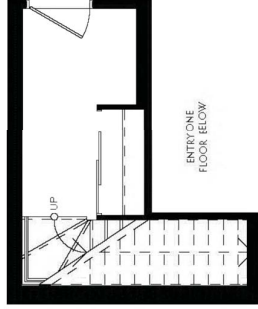

BT - Bachelor 352 SQ. FT.

edge

on Triangle Park

BF - Bachelor 367 SQ. FT.

edge
on Triangle Park

EBC - Bachelor 506 SQ. FT.

edge

on Triangle Park

1E1 - 1 Bedroom
309 SQ. FT.

edge
on Triangle Park

1C - 1 Bedroom 406 SQ. FT.

edge

on Triangle Park

W1G - 1 Bedroom 408 SQ. FT.

edge

on Triangle Park

1B1 - 1 Bedroom
412 SQ. FT.

edge
on Triangle Park

E1S - 1 Bedroom 415 SQ. FT.

edge

on Triangle Park

LOCATE
N
FLOOR PLAN

1C3 - 1 Bedroom 431 SQ. FT.

edge

on Triangle Park

1C1 - 1 Bedroom 448 SQ. FT.

edge

on Triangle Park

1E - 1 Bedroom 450 SQ. FT.

edge
on Triangle Park

E1J1 - 1 Bedroom 476 SQ. FT.

edge