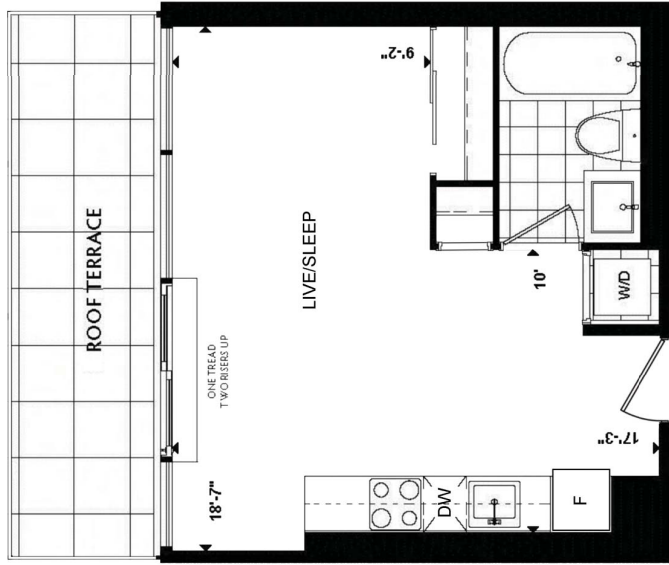

BT - Bachelor 352 SQ. FT.

edge

on Triangle Park

BF - Bachelor 367 SQ. FT.

edge
on Triangle Park

EBC - Bachelor 506 SQ. FT.

edge

on Triangle Park

1E1 - 1 Bedroom
309 SQ. FT.

edge
on Triangle Park

1C - 1 Bedroom 406 SQ. FT.

edge

on Triangle Park

W1G - 1 Bedroom 408 SQ. FT.

edge

on Triangle Park

1B1 - 1 Bedroom
412 SQ. FT.

edge
on Triangle Park

E1S - 1 Bedroom 415 SQ. FT.

edge

on Triangle Park

LOCATE
N
FLOOR PLAN

1C3 - 1 Bedroom 431 SQ. FT.

edge

on Triangle Park

1C1 - 1 Bedroom 448 SQ. FT.

edge

on Triangle Park

1E - 1 Bedroom 450 SQ. FT.

edge
on Triangle Park

E1J1 - 1 Bedroom 476 SQ. FT.

edge