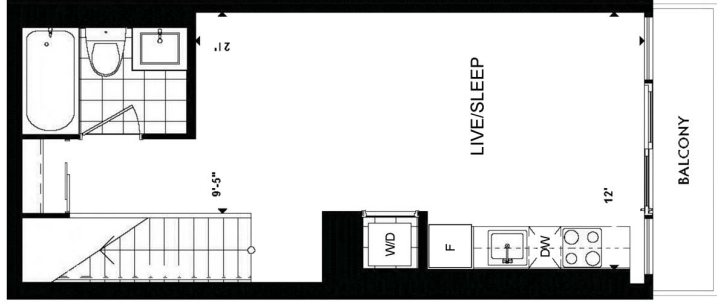

BT - Bachelor 352 SQ. FT.

edge

on Triangle Park

BF - Bachelor 367 SQ. FT.

edge
on Triangle Park

EBC - Bachelor 506 SQ. FT.

edge

on Triangle Park

1E1 - 1 Bedroom
309 SQ. FT.

edge
on Triangle Park

1C - 1 Bedroom 406 SQ. FT.

edge

on Triangle Park

W1G - 1 Bedroom 408 SQ. FT.

edge

on Triangle Park

1B1 - 1 Bedroom
412 SQ. FT.

edge
on Triangle Park

E1S - 1 Bedroom 415 SQ. FT.

edge

on Triangle Park

LOCATE
N
FLOOR PLAN

1C3 - 1 Bedroom 431 SQ. FT.

edge