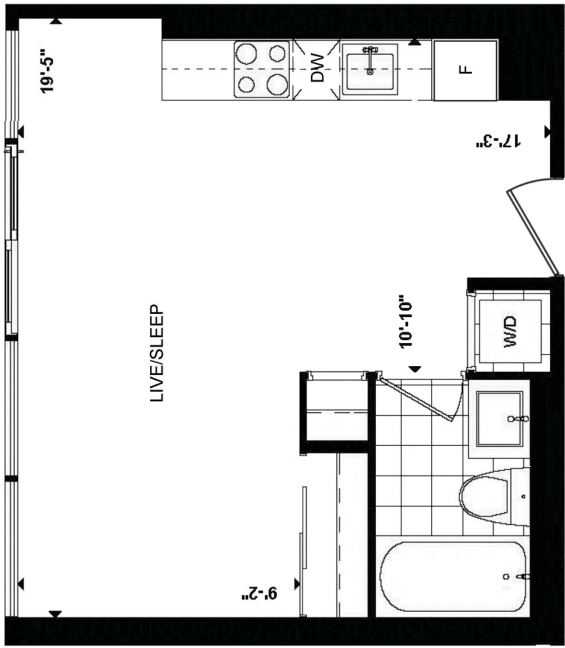

BT - Bachelor 352 SQ. FT.

edge

on Triangle Park

BF - Bachelor 367 SQ. FT.

edge
on Triangle Park

EBC - Bachelor 506 SQ. FT.

edge

on Triangle Park

1E1 - 1 Bedroom
309 SQ. FT.

edge
on Triangle Park

1C - 1 Bedroom 406 SQ. FT.

edge

on Triangle Park

W1G - 1 Bedroom 408 SQ. FT.

edge

on Triangle Park

1B1 - 1 Bedroom
412 SQ. FT.

edge
on Triangle Park

E1S - 1 Bedroom 415 SQ. FT.

edge

on Triangle Park

LOCATE
N
FLOOR PLAN

1C3 - 1 Bedroom 431 SQ. FT.

edge

on Triangle Park

1C1 - 1 Bedroom 448 SQ. FT.

edge

on Triangle Park

1E - 1 Bedroom 450 SQ. FT.

edge
on Triangle Park

E1J1 - 1 Bedroom 476 SQ. FT.

edge