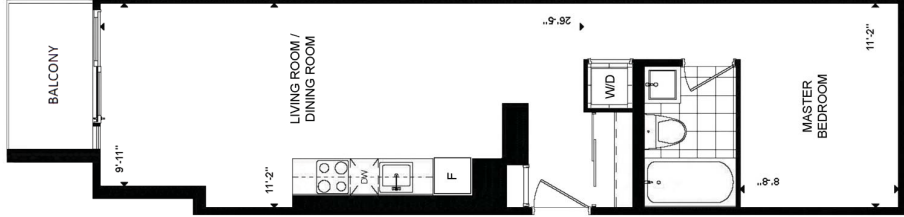

on Triangle Park

1C1 - 1 Bedroom 448 SQ. FT.

edge

on Triangle Park

1E - 1 Bedroom 450 SQ. FT.

edge
on Triangle Park

E1J1 - 1 Bedroom 476 SQ. FT.

edge

on Triangle Park

1C2 - 1 Bedroom
489 SQ. FT.

edge
on Triangle Park

W1C4 - 1 Bedroom 507 SQ. FT.

edge

on Triangle Park

W1F - 1 Bedroom 514 SQ. FT.

edge

on Triangle Park

W1F1 - 1 Bedroom 516 SQ. FT.

edge

on Triangle Park

W1F2 - 1 Bedroom 561 SQ. FT.

edge

on Triangle Park

E1TT - 1 Bedroom 576 SQ. FT.

edge

on Triangle Park

1H - 1 Bedroom 603 SQ. FT.

edge

on Triangle Park

E1AC - 1 Bedroom 713 SQ. FT.

EDGE

on Triangle Park