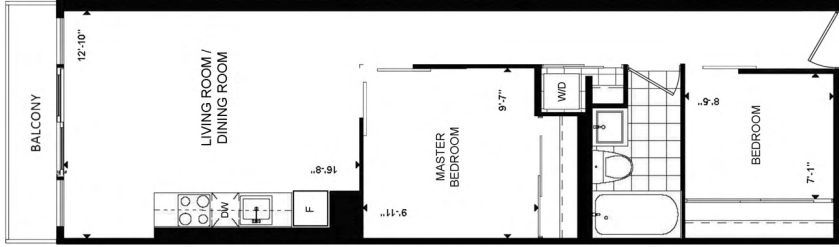

edge
on Triangle Park

W2G2 - 2 Bedrooms 590 SQ. FT.

edge

on Triangle Park

W2G-1 - 2 Bedrooms 595 SQ. FT.

edge

on Triangle Park

E2C - 2 Bedrooms 901 SQ. FT.