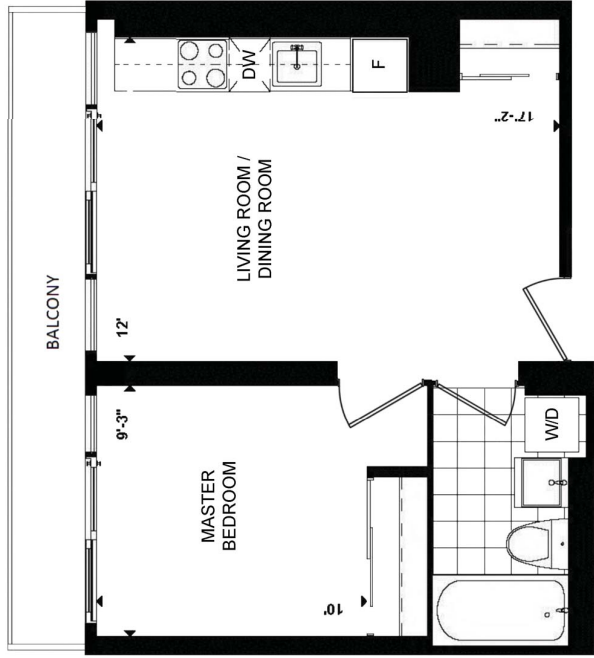

BT - Bachelor 352 SQ. FT.

edge

on Triangle Park

BF - Bachelor 367 SQ. FT.

edge
on Triangle Park

EBC - Bachelor 506 SQ. FT.

edge

on Triangle Park

1E1 - 1 Bedroom
309 SQ. FT.

edge
on Triangle Park

1C - 1 Bedroom 406 SQ. FT.

edge

on Triangle Park

W1G - 1 Bedroom 408 SQ. FT.

edge

on Triangle Park

1B1 - 1 Bedroom
412 SQ. FT.

edge
on Triangle Park

E1S - 1 Bedroom 415 SQ. FT.

edge

on Triangle Park

LOCATE
N
FLOOR PLAN

1C3 - 1 Bedroom 431 SQ. FT.

edge

on Triangle Park

1C1 - 1 Bedroom 448 SQ. FT.

edge

on Triangle Park

1E - 1 Bedroom 450 SQ. FT.

edge
on Triangle Park

E1J1 - 1 Bedroom 476 SQ. FT.

edge