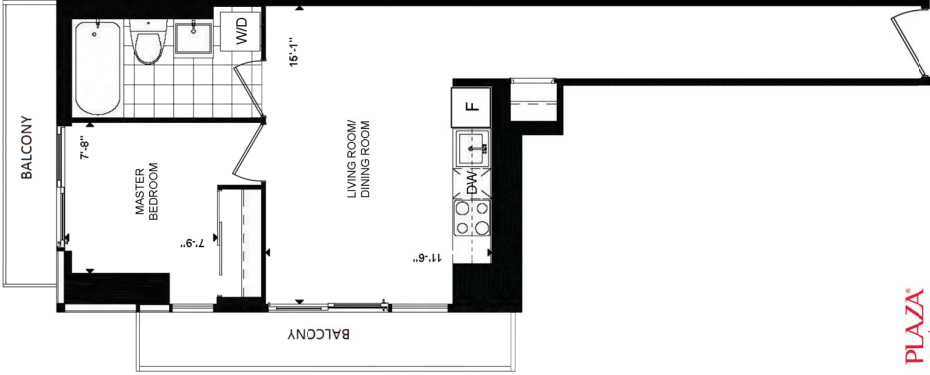

BT - Bachelor 352 SQ. FT.

edge

on Triangle Park

BF - Bachelor 367 SQ. FT.

edge
on Triangle Park

EBC - Bachelor 506 SQ. FT.

edge

on Triangle Park

on Triangle Park

1C1 - 1 Bedroom 448 SQ. FT.

edge

on Triangle Park

1E - 1 Bedroom 450 SQ. FT.

edge
on Triangle Park

E1J1 - 1 Bedroom 476 SQ. FT.

edge

on Triangle Park

1C2 - 1 Bedroom
489 SQ. FT.

edge
on Triangle Park

W1C4 - 1 Bedroom 507 SQ. FT.

edge

on Triangle Park

W1F - 1 Bedroom 514 SQ. FT.

edge

on Triangle Park

W1F1 - 1 Bedroom 516 SQ. FT.

edge

on Triangle Park

W1F2 - 1 Bedroom 561 SQ. FT.

edge

on Triangle Park

E1TT - 1 Bedroom 576 SQ. FT.