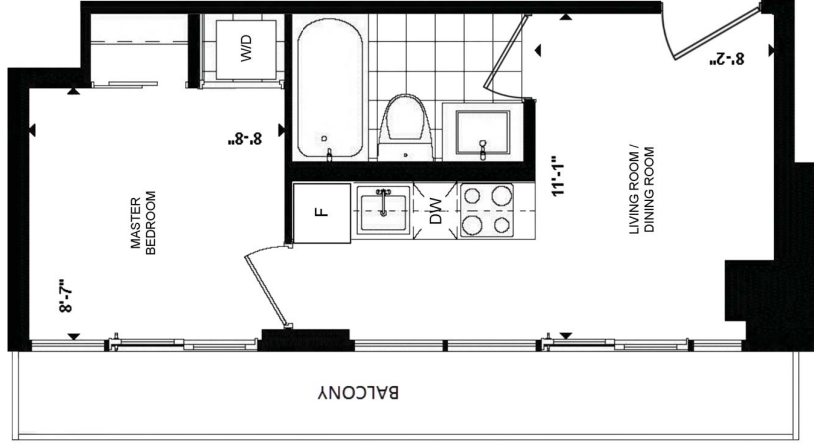

BT - Bachelor 352 SQ. FT.

edge

on Triangle Park

BF - Bachelor 367 SQ. FT.

edge
on Triangle Park

EBC - Bachelor 506 SQ. FT.

edge

on Triangle Park

1E1 - 1 Bedroom
309 SQ. FT.

edge
on Triangle Park

1C - 1 Bedroom 406 SQ. FT.

edge

on Triangle Park

W1G - 1 Bedroom 408 SQ. FT.

edge

on Triangle Park

1B1 - 1 Bedroom
412 SQ. FT.

edge
on Triangle Park

E1S - 1 Bedroom 415 SQ. FT.

edge

on Triangle Park

LOCATE
N
FLOOR PLAN

1C3 - 1 Bedroom 431 SQ. FT.

edge

on Triangle Park

1C1 - 1 Bedroom 448 SQ. FT.

edge

on Triangle Park

1E - 1 Bedroom 450 SQ. FT.

edge
on Triangle Park

E1J1 - 1 Bedroom 476 SQ. FT.

edge