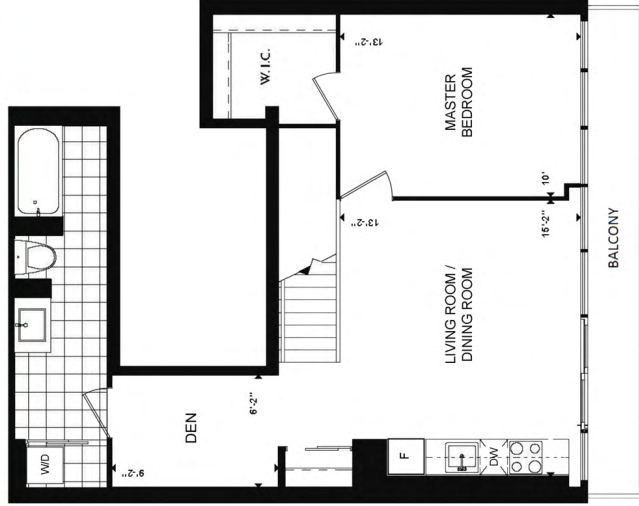

BT - Bachelor 352 SQ. FT.

edge

on Triangle Park

BF - Bachelor 367 SQ. FT.

edge
on Triangle Park

EBC - Bachelor 506 SQ. FT.

edge

on Triangle Park

1E1 - 1 Bedroom
309 SQ. FT.

edge
on Triangle Park

1C - 1 Bedroom 406 SQ. FT.

edge

on Triangle Park

W1G - 1 Bedroom 408 SQ. FT.

edge

on Triangle Park

ENTRY ONE
FLOOR BELOW

12/14/14
FLOOR PLAN 12/14/14

N

E1B+D - 1 Bedroom + Den 724 SQ. FT.

edge

on Triangle Park

RENDERING
MODEL 1318 14

W2K - 1 Bedrooms + 1 Den
728 SQ. FT.

edge
on Triangle Park

W2G2 - 2 Bedrooms 590 SQ. FT.

edge

on Triangle Park

W2G-1 - 2 Bedrooms 595 SQ. FT.

edge

on Triangle Park

E2C - 2 Bedrooms 901 SQ. FT.