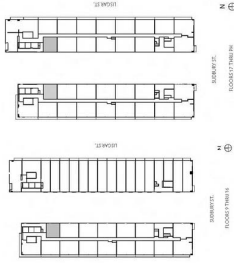

BT - Bachelor 352 SQ. FT.

edge

on Triangle Park

BF - Bachelor 367 SQ. FT.

edge
on Triangle Park

EBC - Bachelor 506 SQ. FT.

edge

on Triangle Park

1E1 - 1 Bedroom
309 SQ. FT.

edge
on Triangle Park

1C - 1 Bedroom 406 SQ. FT.

edge

on Triangle Park

W1G - 1 Bedroom 408 SQ. FT.

edge

on Triangle Park

1B1 - 1 Bedroom
412 SQ. FT.

edge
on Triangle Park

E1S - 1 Bedroom 415 SQ. FT.

edge

on Triangle Park

LOCATE
N
FLOOR PLAN

1C3 - 1 Bedroom 431 SQ. FT.

edge

on Triangle Park

1C1 - 1 Bedroom 448 SQ. FT.

edge

on Triangle Park

1E - 1 Bedroom 450 SQ. FT.

edge
on Triangle Park

E1J1 - 1 Bedroom 476 SQ. FT.

edge