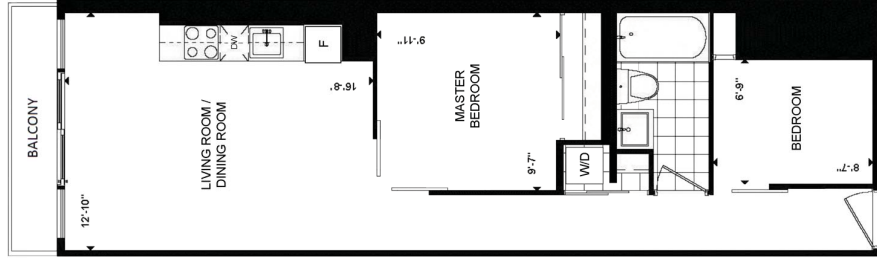

on Triangle Park

W1F1 - 1 Bedroom 516 SQ. FT.

edge

on Triangle Park

W1F2 - 1 Bedroom 561 SQ. FT.

edge

on Triangle Park

E1TT - 1 Bedroom 576 SQ. FT.

edge

on Triangle Park

1H - 1 Bedroom 603 SQ. FT.

edge

on Triangle Park

E1AC - 1 Bedroom 713 SQ. FT.

EDGE

on Triangle Park

ENTRY ONE
FLOOR BELOW

12/14/14
FLOOR PLAN 12/14/14

N

E1B+D - 1 Bedroom + Den 724 SQ. FT.

edge

on Triangle Park

RENDERING
MODEL 1318 14

W2K - 1 Bedrooms + 1 Den
728 SQ. FT.

edge
on Triangle Park

W2G2 - 2 Bedrooms 590 SQ. FT.

edge

on Triangle Park

W2G-1 - 2 Bedrooms 595 SQ. FT.

edge

on Triangle Park

E2C - 2 Bedrooms 901 SQ. FT.