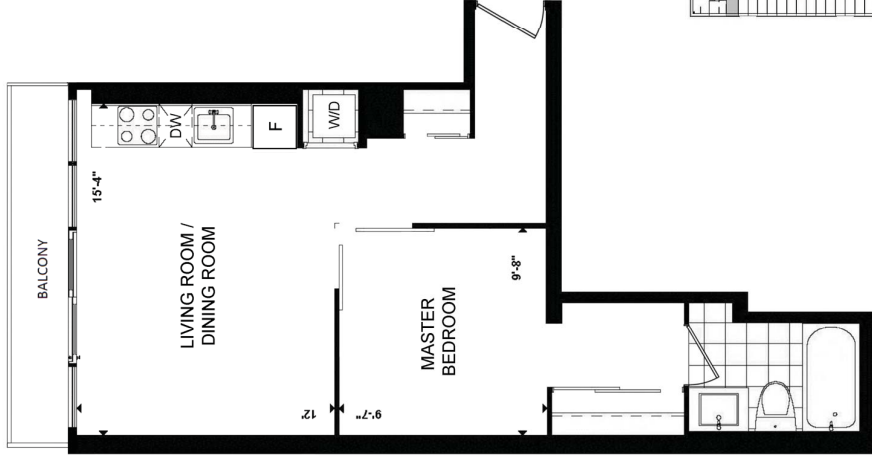

1B1 - 1 Bedroom
412 SQ. FT.

edge
on Triangle Park

E1S - 1 Bedroom 415 SQ. FT.

edge

on Triangle Park

LOCATE
N
FLOOR PLAN

1C3 - 1 Bedroom 431 SQ. FT.

edge

on Triangle Park

1C1 - 1 Bedroom 448 SQ. FT.

edge

on Triangle Park

1E - 1 Bedroom 450 SQ. FT.

edge
on Triangle Park

E1J1 - 1 Bedroom 476 SQ. FT.

edge

on Triangle Park

1C2 - 1 Bedroom
489 SQ. FT.

edge
on Triangle Park

W1C4 - 1 Bedroom 507 SQ. FT.

edge

on Triangle Park

W1F - 1 Bedroom 514 SQ. FT.

edge

on Triangle Park

W1F1 - 1 Bedroom 516 SQ. FT.

edge

on Triangle Park

W1F2 - 1 Bedroom 561 SQ. FT.

edge

on Triangle Park

E1TT - 1 Bedroom 576 SQ. FT.