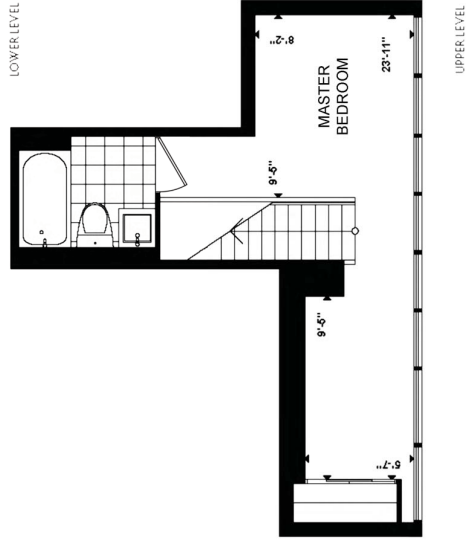

BT - Bachelor 352 SQ. FT.

edge

on Triangle Park

BF - Bachelor 367 SQ. FT.

edge
on Triangle Park

EBC - Bachelor 506 SQ. FT.

edge

on Triangle Park

on Triangle Park

W1F1 - 1 Bedroom 516 SQ. FT.

edge

on Triangle Park

W1F2 - 1 Bedroom 561 SQ. FT.

edge

on Triangle Park

E1TT - 1 Bedroom 576 SQ. FT.

edge

on Triangle Park

1H - 1 Bedroom 603 SQ. FT.

edge

on Triangle Park

E1AC - 1 Bedroom 713 SQ. FT.

EDGE

on Triangle Park

ENTRY ONE
FLOOR BELOW

12/14/14
FLOOR PLAN 12/14/14

N

E1B+D - 1 Bedroom + Den 724 SQ. FT.

edge

on Triangle Park

RENDERING
MODEL 1318 14

W2K - 1 Bedrooms + 1 Den
728 SQ. FT.