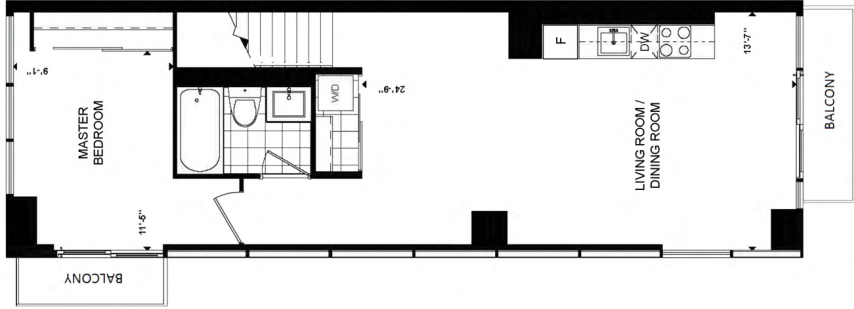

on Triangle Park

W1F1 - 1 Bedroom 516 SQ. FT.

edge

on Triangle Park

W1F2 - 1 Bedroom 561 SQ. FT.

edge

on Triangle Park

E1TT - 1 Bedroom 576 SQ. FT.

edge

on Triangle Park

1H - 1 Bedroom 603 SQ. FT.

edge

on Triangle Park

E1AC - 1 Bedroom 713 SQ. FT.

EDGE

on Triangle Park

ENTRY ONE
FLOOR BELOW

12/14/14
FLOOR PLAN 12/14/14

N

E1B+D - 1 Bedroom + Den 724 SQ. FT.

edge

on Triangle Park

RENDERING
MODEL 1318 14

W2K - 1 Bedrooms + 1 Den
728 SQ. FT.