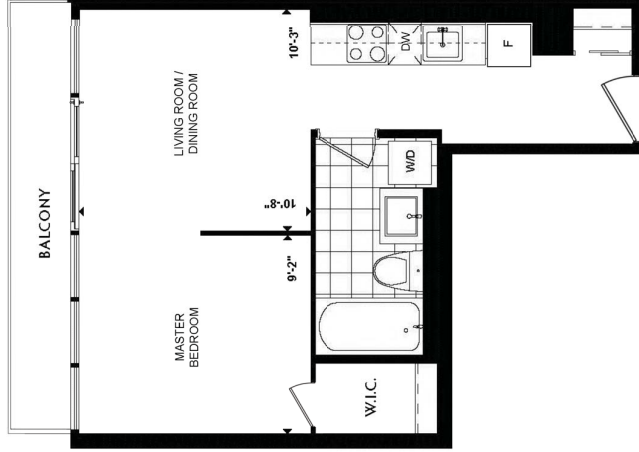

BT - Bachelor 352 SQ. FT.

edge

on Triangle Park

BF - Bachelor 367 SQ. FT.

edge
on Triangle Park

EBC - Bachelor 506 SQ. FT.

edge

on Triangle Park

1E1 - 1 Bedroom
309 SQ. FT.

edge
on Triangle Park

1C - 1 Bedroom 406 SQ. FT.

edge

on Triangle Park

W1G - 1 Bedroom 408 SQ. FT.

edge

on Triangle Park

1B1 - 1 Bedroom
412 SQ. FT.

edge
on Triangle Park

E1S - 1 Bedroom 415 SQ. FT.

edge

on Triangle Park

LOCATE
N
FLOOR PLAN

1C3 - 1 Bedroom 431 SQ. FT.

edge

on Triangle Park

1C1 - 1 Bedroom 448 SQ. FT.

edge

on Triangle Park

1E - 1 Bedroom 450 SQ. FT.

edge
on Triangle Park

E1J1 - 1 Bedroom 476 SQ. FT.

edge