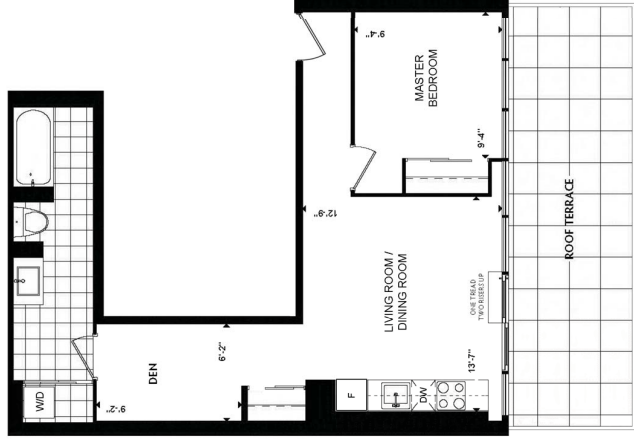

BT - Bachelor 352 SQ. FT.

edge

on Triangle Park

BF - Bachelor 367 SQ. FT.

edge
on Triangle Park

EBC - Bachelor 506 SQ. FT.

edge

on Triangle Park

on Triangle Park

1C2 - 1 Bedroom
489 SQ. FT.

edge
on Triangle Park

W1C4 - 1 Bedroom 507 SQ. FT.

edge

on Triangle Park

W1F - 1 Bedroom 514 SQ. FT.

edge

on Triangle Park

W1F1 - 1 Bedroom 516 SQ. FT.

edge

on Triangle Park

W1F2 - 1 Bedroom 561 SQ. FT.

edge

on Triangle Park

E1TT - 1 Bedroom 576 SQ. FT.

edge

on Triangle Park

1H - 1 Bedroom 603 SQ. FT.

edge

on Triangle Park

E1AC - 1 Bedroom 713 SQ. FT.

EDGE

on Triangle Park