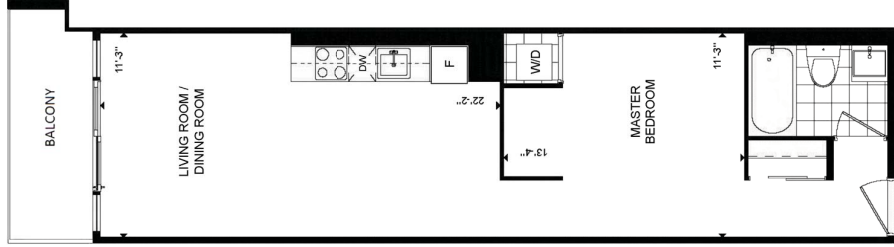

on Triangle Park

1C1 - 1 Bedroom 448 SQ. FT.

edge

on Triangle Park

1E - 1 Bedroom 450 SQ. FT.

edge
on Triangle Park

E1J1 - 1 Bedroom 476 SQ. FT.

edge

on Triangle Park

1C2 - 1 Bedroom
489 SQ. FT.

edge
on Triangle Park

W1C4 - 1 Bedroom 507 SQ. FT.

edge

on Triangle Park

W1F - 1 Bedroom 514 SQ. FT.

edge

on Triangle Park

W1F1 - 1 Bedroom 516 SQ. FT.

edge

on Triangle Park

W1F2 - 1 Bedroom 561 SQ. FT.

edge

on Triangle Park

E1TT - 1 Bedroom 576 SQ. FT.

edge

on Triangle Park

1H - 1 Bedroom 603 SQ. FT.

edge

on Triangle Park

E1AC - 1 Bedroom 713 SQ. FT.

EDGE

on Triangle Park