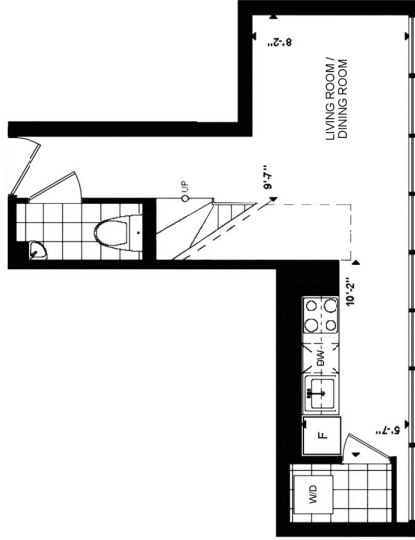

BT - Bachelor 352 SQ. FT.

edge

on Triangle Park

BF - Bachelor 367 SQ. FT.

edge
on Triangle Park

EBC - Bachelor 506 SQ. FT.

edge

on Triangle Park

on Triangle Park

W1F1 - 1 Bedroom 516 SQ. FT.

edge

on Triangle Park

W1F2 - 1 Bedroom 561 SQ. FT.

edge

on Triangle Park

E1TT - 1 Bedroom 576 SQ. FT.

edge

on Triangle Park

1H - 1 Bedroom 603 SQ. FT.

edge

on Triangle Park

E1AC - 1 Bedroom 713 SQ. FT.

EDGE

on Triangle Park

ENTRY ONE
FLOOR BELOW

12/14/14
FLOOR PLAN 12/14/14

N

E1B+D - 1 Bedroom + Den 724 SQ. FT.

edge

on Triangle Park

RENDERING
MODEL 1318 14

W2K - 1 Bedrooms + 1 Den
728 SQ. FT.