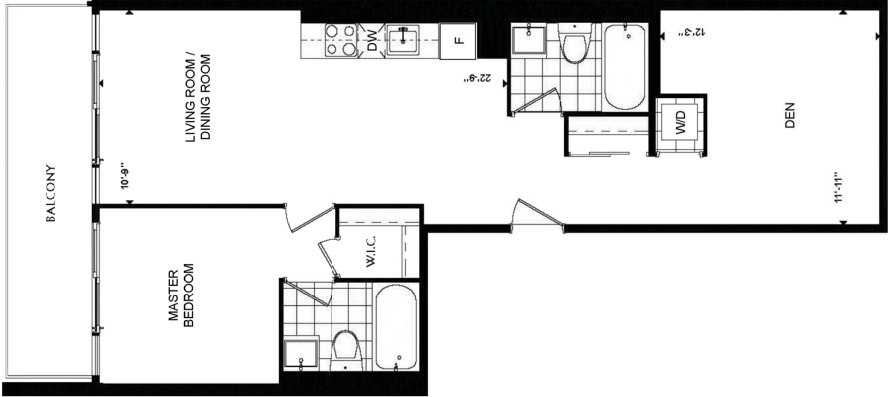

BT - Bachelor 352 SQ. FT.

edge

on Triangle Park

BF - Bachelor 367 SQ. FT.

edge
on Triangle Park

EBC - Bachelor 506 SQ. FT.

edge

on Triangle Park

edge

on Triangle Park

1H - 1 Bedroom 603 SQ. FT.

edge

on Triangle Park

E1AC - 1 Bedroom 713 SQ. FT.

EDGE

on Triangle Park

ENTRY ONE
FLOOR BELOW

12/14/14
FLOOR PLAN 12/14/14

N

E1B+D - 1 Bedroom + Den 724 SQ. FT.

edge

on Triangle Park

RENDERING
MODEL 1318 14

W2K - 1 Bedrooms + 1 Den
728 SQ. FT.

edge
on Triangle Park

W2G2 - 2 Bedrooms 590 SQ. FT.

edge

on Triangle Park

W2G-1 - 2 Bedrooms 595 SQ. FT.

edge

on Triangle Park

E2C - 2 Bedrooms 901 SQ. FT.