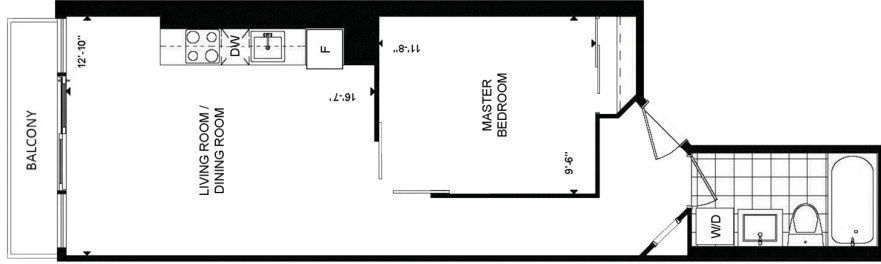

on Triangle Park

1C1 - 1 Bedroom 448 SQ. FT.

edge

on Triangle Park

1E - 1 Bedroom 450 SQ. FT.

edge
on Triangle Park

E1J1 - 1 Bedroom 476 SQ. FT.

edge

on Triangle Park

1C2 - 1 Bedroom
489 SQ. FT.

edge
on Triangle Park

W1C4 - 1 Bedroom 507 SQ. FT.

edge

on Triangle Park

W1F - 1 Bedroom 514 SQ. FT.

edge

on Triangle Park

W1F1 - 1 Bedroom 516 SQ. FT.

edge

on Triangle Park

W1F2 - 1 Bedroom 561 SQ. FT.

edge

on Triangle Park

E1TT - 1 Bedroom 576 SQ. FT.

edge

on Triangle Park

1H - 1 Bedroom 603 SQ. FT.

edge

on Triangle Park

E1AC - 1 Bedroom 713 SQ. FT.

EDGE

on Triangle Park