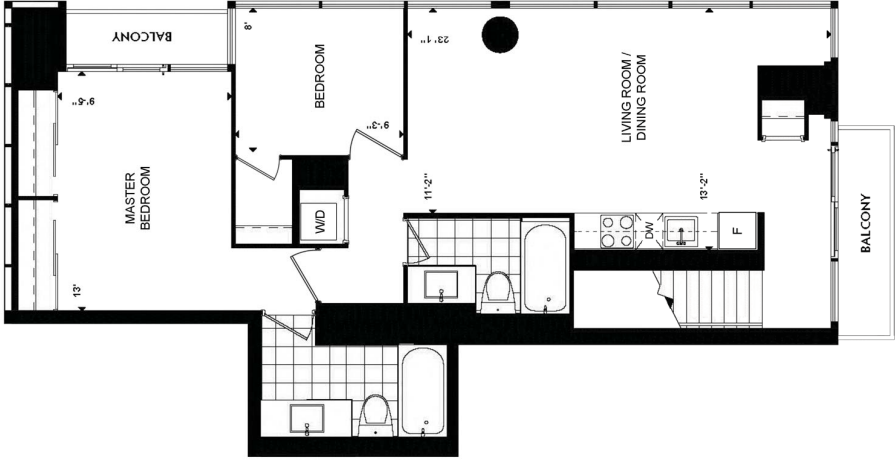

E2C - 2 Bedrooms 901 SQ. FT.

edge

on Triangle Park

ENTRY ONE
FLOOR BELOW