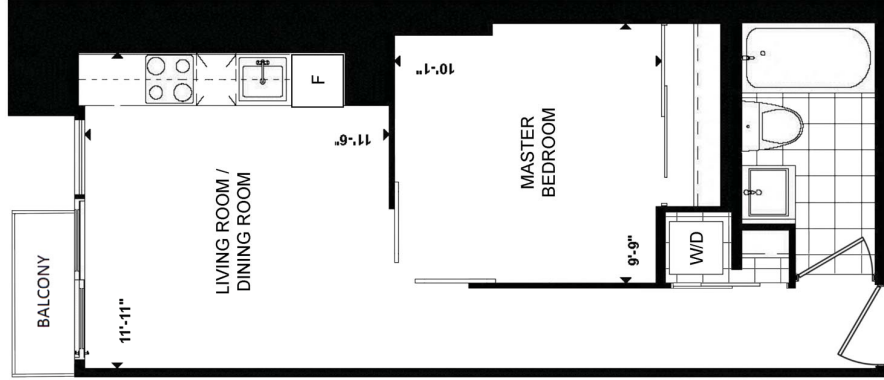

1E1 - 1 Bedroom
309 SQ. FT.

edge
on Triangle Park

1C - 1 Bedroom 406 SQ. FT.

edge

on Triangle Park

W1G - 1 Bedroom 408 SQ. FT.

edge

on Triangle Park

1B1 - 1 Bedroom
412 SQ. FT.

edge
on Triangle Park

E1S - 1 Bedroom 415 SQ. FT.

edge

on Triangle Park

LOCATE
N
FLOOR PLAN

1C3 - 1 Bedroom 431 SQ. FT.

edge

on Triangle Park

1C1 - 1 Bedroom 448 SQ. FT.

edge

on Triangle Park

1E - 1 Bedroom 450 SQ. FT.

edge
on Triangle Park

E1J1 - 1 Bedroom 476 SQ. FT.

edge

on Triangle Park

1C2 - 1 Bedroom
489 SQ. FT.

edge
on Triangle Park

W1C4 - 1 Bedroom 507 SQ. FT.

edge

on Triangle Park

W1F - 1 Bedroom 514 SQ. FT.

edge