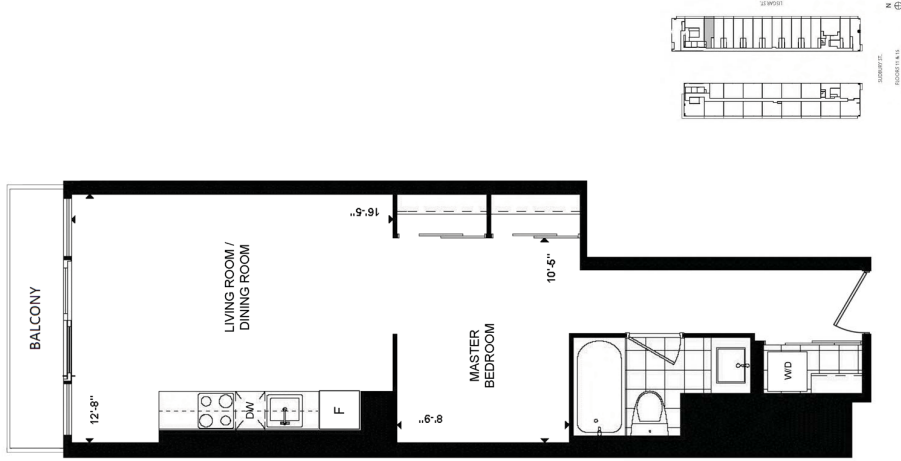

1B1 - 1 Bedroom
412 SQ. FT.

edge
on Triangle Park

E1S - 1 Bedroom 415 SQ. FT.

edge

on Triangle Park

LOCATE
N
FLOOR PLAN

1C3 - 1 Bedroom 431 SQ. FT.

edge

on Triangle Park

1C1 - 1 Bedroom 448 SQ. FT.

edge

on Triangle Park

1E - 1 Bedroom 450 SQ. FT.

edge
on Triangle Park

E1J1 - 1 Bedroom 476 SQ. FT.

edge

on Triangle Park

1C2 - 1 Bedroom
489 SQ. FT.

edge
on Triangle Park

W1C4 - 1 Bedroom 507 SQ. FT.

edge

on Triangle Park

W1F - 1 Bedroom 514 SQ. FT.

edge

on Triangle Park

W1F1 - 1 Bedroom 516 SQ. FT.

edge

on Triangle Park

W1F2 - 1 Bedroom 561 SQ. FT.

edge

on Triangle Park

E1TT - 1 Bedroom 576 SQ. FT.