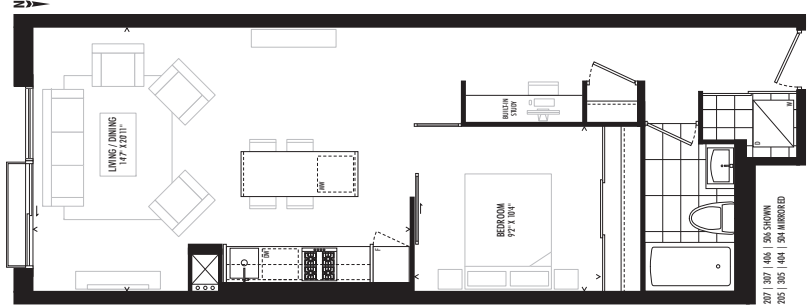

205 | 207 | 305 | 307 | 404 | 406 | 504 | 506
ONE BEDROOM + STUDY

655 SQ.FT.
PLUS JULIETTE BALCONY

207 | 307 | 406 | 506 SHOWN
205 | 305 | 404 | 504 MIRRORRED