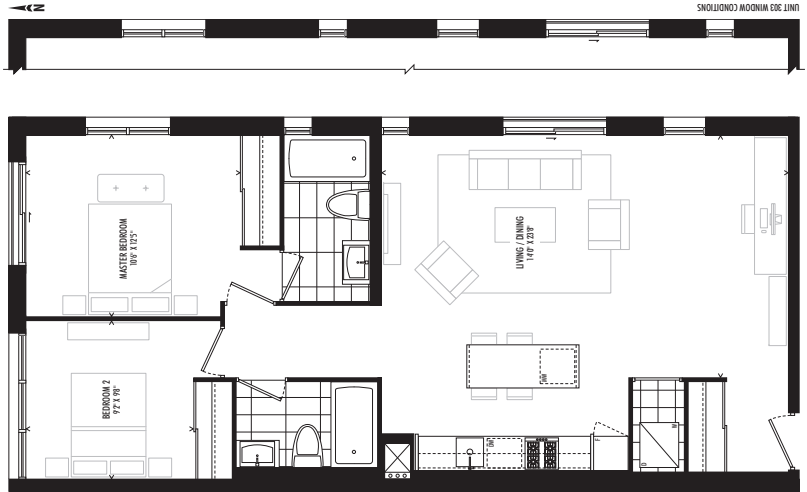

203 | 303
TWO BEDROOM
968 SQ.FT.
PLUS JULIETTE BALCONY