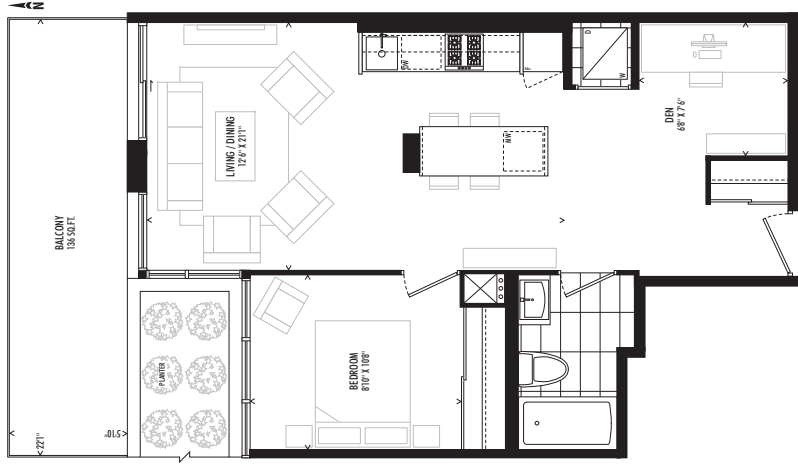

202 | 302
ONE BEDROOM

574 SQ.FT.
PLUS JULIETTE BALCONY

All sizes and specifications are subject to change without notice. E.O.D.

510
ONE BEDROOM

592 SQ.FT.

PLUS 105 SQ.FT. BALCONY

201 | 301
ONE BEDROOM
629 SQ.FT.
PLUS JULIETTE BALCONY

All sizes and specifications are subject to change without notice. E.O.T.

501

ONE BEDROOM + DEN

638 SQ.FT.

PLUS 136 SQ.FT. BALCONY

205 | 207 | 305 | 307 | 404 | 406 | 504 | 506
 ONE BEDROOM + STUDY

655 SQ.FT.
 PLUS JULIETTE BALCONY

207 | 307 | 406 | 506 SHOWN
 205 | 305 | 404 | 504 MIRRORRED

All sizes and specifications are subject to change without notice. E.A.O.

212 | 312

ONE BEDROOM + DEN

659 SQ.FT.

PLUS JULIETTE BALCONY

All sizes and specifications are subject to change without notice. E.O.D.

209 | 309 | 408 | 508
ONE BEDROOM

668 SQ.FT.
PLUS JULIETTE BALCONY

All sizes and specifications are subject to change without notice. E.A.O.T.

206 | 208 | 306 | 308 | 405 | 407 | 505 | 507
 ONE BEDROOM + DEN