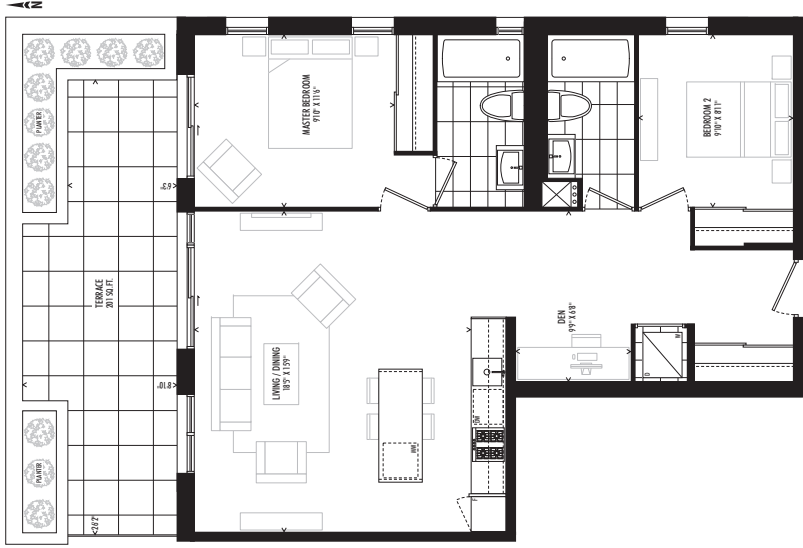

202 | 302
ONE BEDROOM

574 SQ.FT.
PLUS JULIETTE BALCONY

All sizes and specifications are subject to change without notice. E.O.D.

510
ONE BEDROOM

592 SQ.FT.

PLUS 105 SQ.FT. BALCONY

201 | 301
ONE BEDROOM
629 SQ.FT.
PLUS JULIETTE BALCONY

502

TWO BEDROOM + DEN

874 SQ.FT.

PLUS 186 SQ.FT. BALCONY

All sizes and specifications are subject to change without notice. E.O.T.

402

TWO BEDROOM + DEN

933 SQ.FT.

PLUS 201 SQ.FT. TERRACE

LEVEL 4

203 | 303
TWO BEDROOM
968 SQ.FT.
PLUS JULIETTE BALCONY

All sizes and specifications are subject to change without notice. E.A.O.