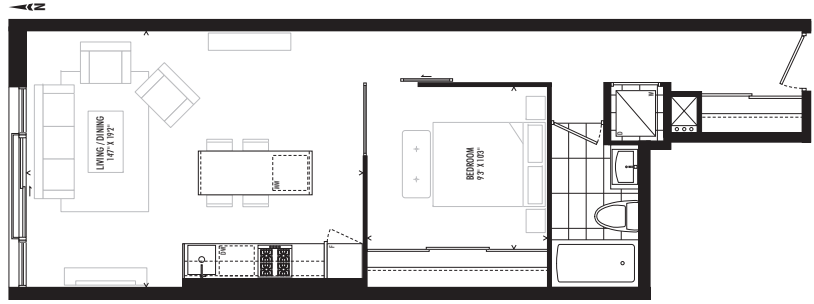

201 | 301
ONE BEDROOM
629 SQ.FT.
PLUS JULIETTE BALCONY