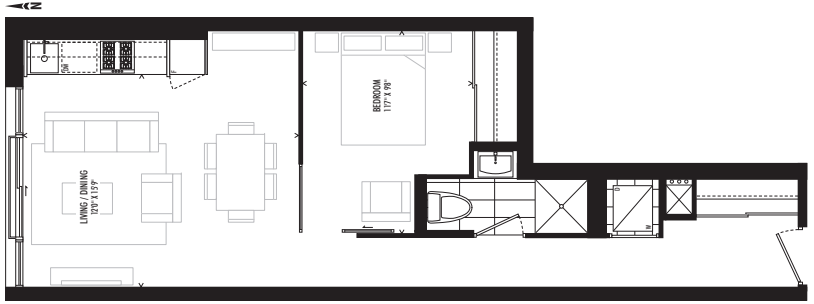

202 | 302
ONE BEDROOM

574 SQ.FT.
PLUS JULIETTE BALCONY