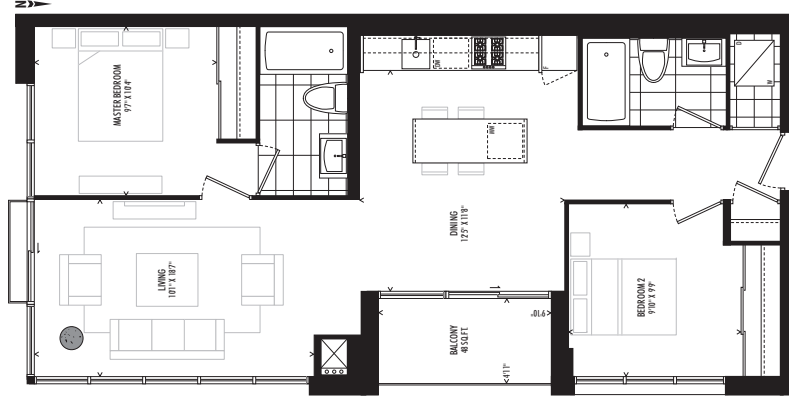

202 | 302
ONE BEDROOM

574 SQ.FT.
PLUS JULIETTE BALCONY

All sizes and specifications are subject to change without notice. E.O.D.

510
ONE BEDROOM

592 SQ.FT.

PLUS 105 SQ.FT. BALCONY

201 | 301
ONE BEDROOM
629 SQ.FT.
PLUS JULIETTE BALCONY

All sizes and specifications are subject to change without notice. E.F.O.T.

409

TWO BEDROOM

827 SQ.FT.

PLUS 195 SQ.FT. TERRACE

!T
LOFTS IN
LITTLE ITALY

204 | 304 | 403 | 503
TWO BEDROOM

859 SQ.FT.
PLUS 48 SQ.FT. BALCONY

502

TWO BEDROOM + DEN

874 SQ.FT.

PLUS 186 SQ.FT. BALCONY

All sizes and specifications are subject to change without notice. E.O.T.

402

TWO BEDROOM + DEN

933 SQ.FT.

PLUS 201 SQ.FT. TERRACE

LEVEL 4

203 | 303
TWO BEDROOM
968 SQ.FT.
PLUS JULIETTE BALCONY

All sizes and specifications are subject to change without notice. E.A.O.