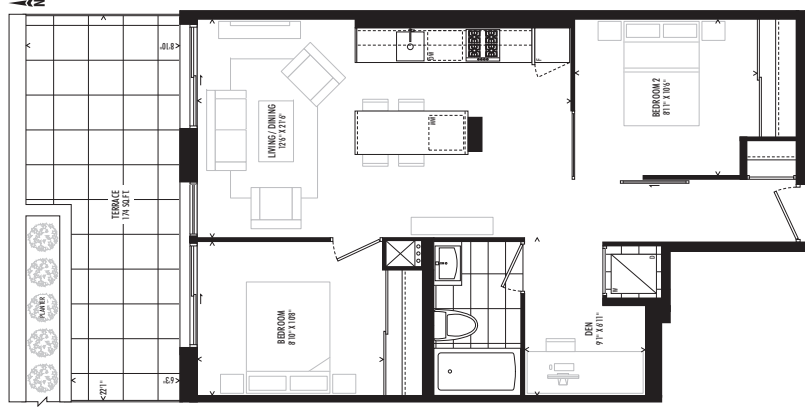

202 | 302
ONE BEDROOM

574 SQ.FT.
PLUS JULIETTE BALCONY

All sizes and specifications are subject to change without notice. E.O.D.

510
ONE BEDROOM

592 SQ.FT.

PLUS 105 SQ.FT. BALCONY

201 | 301
ONE BEDROOM
629 SQ.FT.
PLUS JULIETTE BALCONY

209 | 309 | 408 | 508
ONE BEDROOM

668 SQ.FT.
PLUS JULIETTE BALCONY

All sizes and specifications are subject to change without notice. E.A.O.T.

206 | 208 | 306 | 308 | 405 | 407 | 505 | 507
 ONE BEDROOM + DEN

672 SQ.FT.
 PLUS JULIETTE BALCONY

208 | 308 | 407 | 507 SHOWN
 206 | 306 | 405 | 505 MIRRORRED

210 | 310
ONE BEDROOM + DEN
703 SQ.FT.
PLUS JULIETTE BALCONY

All sizes and specifications are subject to change without notice. E.F.O.T.

401

TWO BEDROOM + DEN

732 SQ.FT.

PLUS 174 SQ.FT. TERRACE

509

TWO BEDROOM

771 SQ.FT.

PLUS 178 SQ.FT. BALCONY