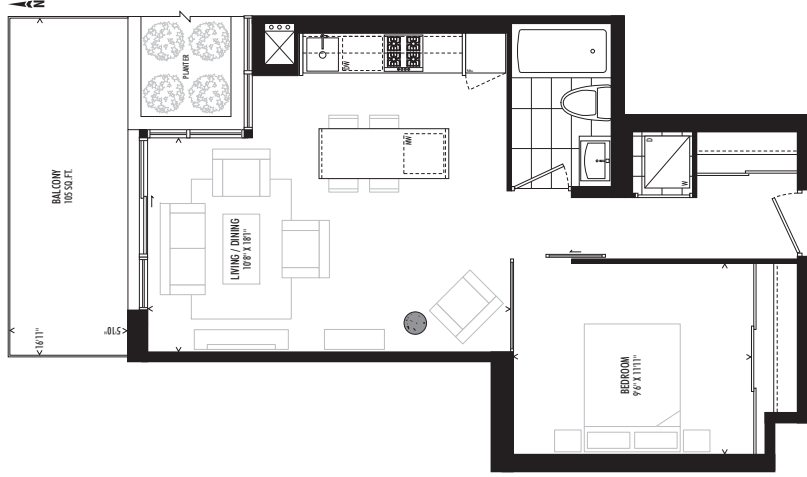

202 | 302
ONE BEDROOM

574 SQ.FT.
PLUS JULIETTE BALCONY

All sizes and specifications are subject to change without notice. E.O.D.

510
ONE BEDROOM

592 SQ.FT.

PLUS 105 SQ.FT. BALCONY

201 | 301
ONE BEDROOM
629 SQ.FT.
PLUS JULIETTE BALCONY

All sizes and specifications are subject to change without notice. E.O.T.

501

ONE BEDROOM + DEN

638 SQ.FT.

PLUS 136 SQ.FT. BALCONY

205 | 207 | 305 | 307 | 404 | 406 | 504 | 506
 ONE BEDROOM + STUDY

655 SQ.FT.
 PLUS JULIETTE BALCONY

207 | 307 | 406 | 506 SHOWN
 205 | 305 | 404 | 504 MIRRORRED

All sizes and specifications are subject to change without notice. E.A.O.

212 | 312

ONE BEDROOM + DEN

659 SQ.FT.

PLUS JULIETTE BALCONY

All sizes and specifications are subject to change without notice. E.O.D.

209 | 309 | 408 | 508
ONE BEDROOM

668 SQ.FT.
PLUS JULIETTE BALCONY

All sizes and specifications are subject to change without notice. E.A.O.T.

206 | 208 | 306 | 308 | 405 | 407 | 505 | 507
 ONE BEDROOM + DEN