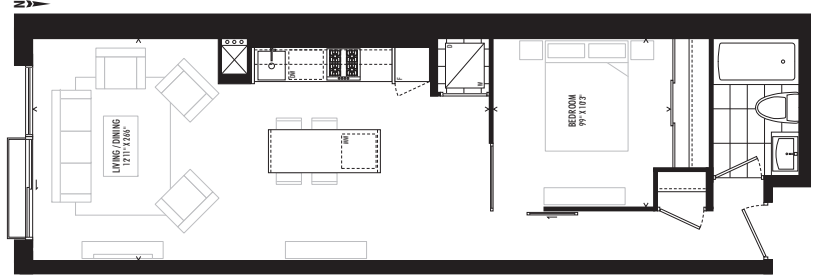

209 | 309 | 408 | 508
ONE BEDROOM

668 SQ.FT.
PLUS JULIETTE BALCONY