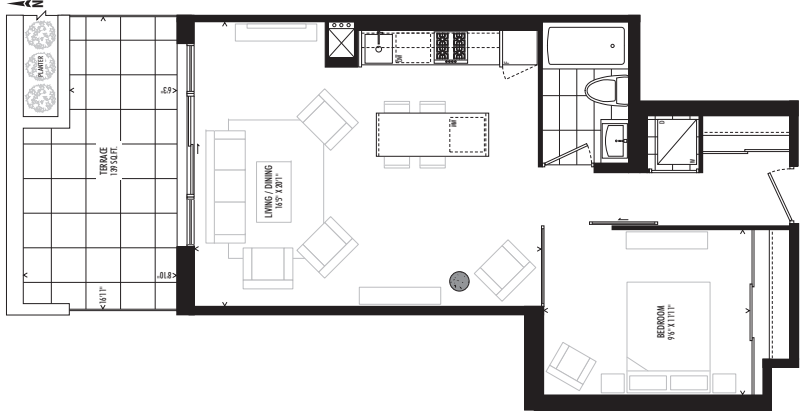

202 | 302
ONE BEDROOM

574 SQ.FT.
PLUS JULIETTE BALCONY

All sizes and specifications are subject to change without notice. E.O.D.

510
ONE BEDROOM

592 SQ.FT.

PLUS 105 SQ.FT. BALCONY

201 | 301
ONE BEDROOM
629 SQ.FT.
PLUS JULIETTE BALCONY

All sizes and specifications are subject to change without notice. E.O.T.

501

ONE BEDROOM + DEN

638 SQ.FT.

PLUS 136 SQ.FT. BALCONY

205 | 207 | 305 | 307 | 404 | 406 | 504 | 506
 ONE BEDROOM + STUDY

655 SQ.FT.
 PLUS JULIETTE BALCONY

207 | 307 | 406 | 506 SHOWN
 205 | 305 | 404 | 504 MIRRORRED

All sizes and specifications are subject to change without notice. E.A.O.

212 | 312

ONE BEDROOM + DEN

659 SQ.FT.

PLUS JULIETTE BALCONY

All sizes and specifications are subject to change without notice. E.O.D.

209 | 309 | 408 | 508
ONE BEDROOM

668 SQ.FT.
PLUS JULIETTE BALCONY

All sizes and specifications are subject to change without notice. E.A.O.T.

206 | 208 | 306 | 308 | 405 | 407 | 505 | 507
 ONE BEDROOM + DEN