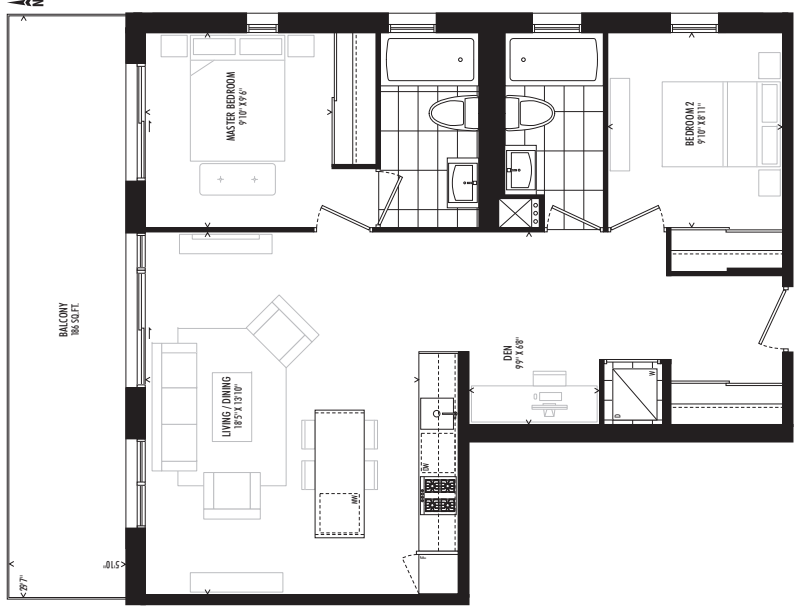

502

TWO BEDROOM + DEN

874 SQ.FT.

PLUS 186 SQ.FT. BALCONY