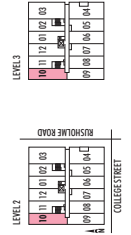

210 | 310
ONE BEDROOM + DEN
703 SQ.FT.
PLUS JULIETTE BALCONY