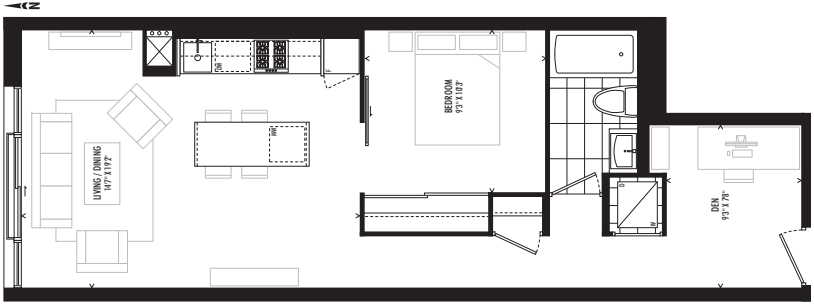

212 | 312

ONE BEDROOM + DEN

659 SQ.FT.

PLUS JULIETTE BALCONY