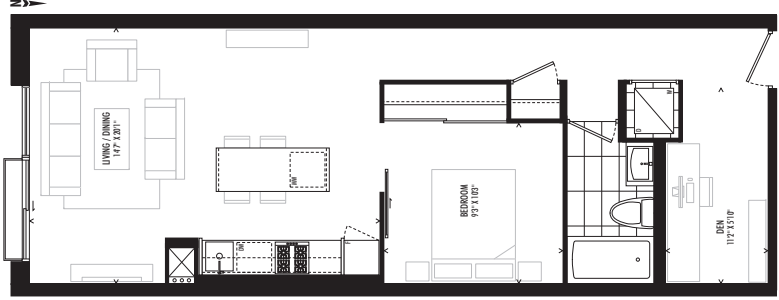

206 | 208 | 306 | 308 | 405 | 407 | 505 | 507
ONE BEDROOM + DEN

672 SQ.FT.
PLUS JULIETTE BALCONY