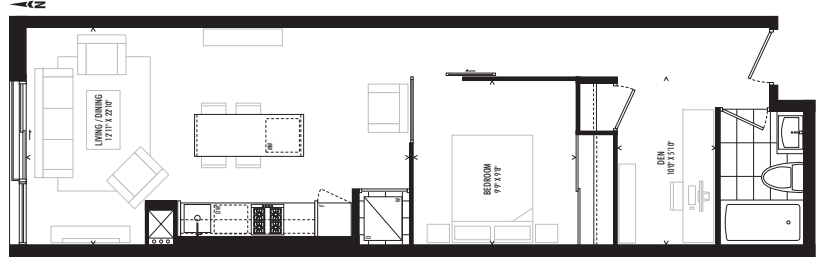

210 | 310
ONE BEDROOM + DEN
703 SQ.FT.
PLUS JULIETTE BALCONY