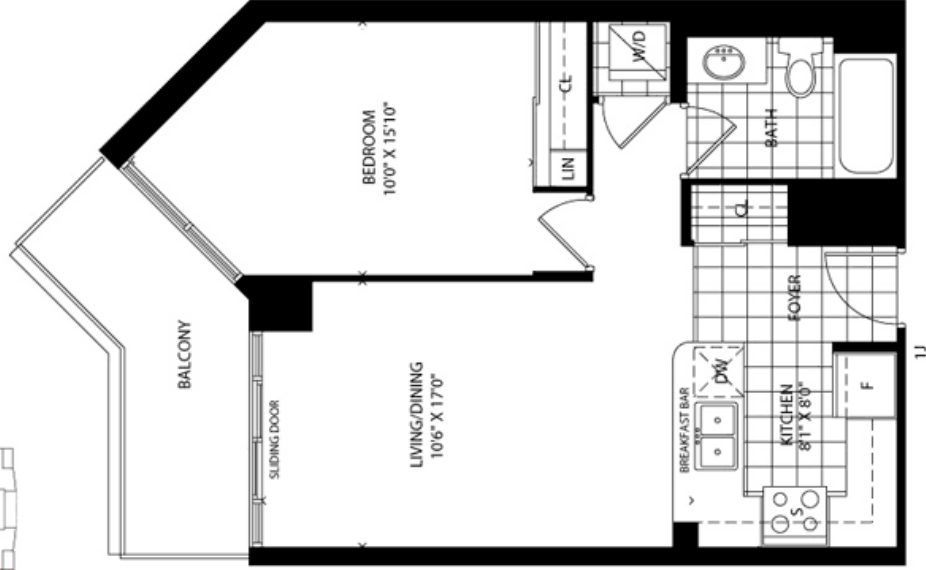

york
547 sq. ft.

GALAXY

577 sq. ft.

TYPICAL FLOOR

windsor
585 sq. ft.

simcoe
585 sq. ft.

SPHERE

651 sq. ft.

TYPICAL FLOOR

harbour

667 sq. ft.

bay
701 sq. ft.

baldwin
814 sq. ft.

2F

TOWER TYPICAL FLOOR

bond
829 sq. ft.

TOWER TYPICAL FLOOR

victoria

836 sq. ft.

2E

ETERNITY

869 sq. ft.

duncan
877 sq. ft.

lombard

912 sq. ft.

TOWER TYPICAL FLOOR

ECLIPSE

964 sq. ft.

INFINITY

966 sq. ft.