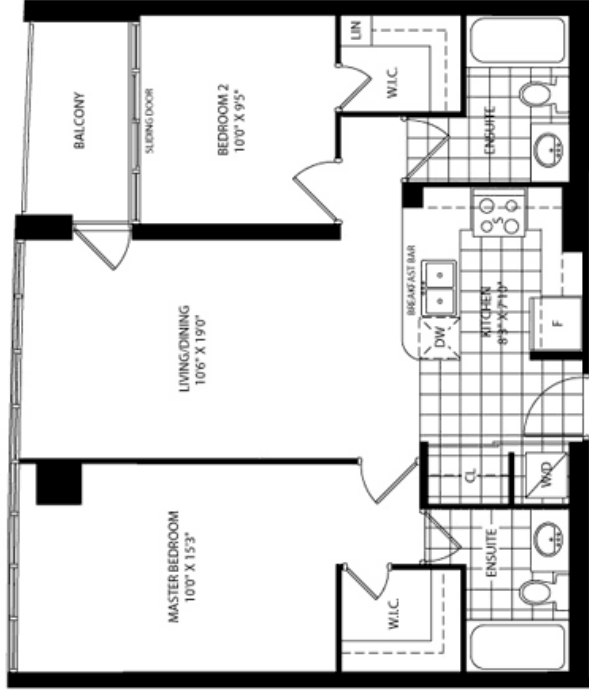

york
547 sq. ft.

GALAXY

577 sq. ft.

TYPICAL FLOOR

windsor
585 sq. ft.

simcoe
585 sq. ft.

SPHERE

651 sq. ft.

TYPICAL FLOOR

harbour

667 sq. ft.

bay
701 sq. ft.

baldwin
814 sq. ft.

2F

TOWER TYPICAL FLOOR

bond
829 sq. ft.

TOWER TYPICAL FLOOR

victoria

836 sq. ft.

2E

ETERNITY

869 sq. ft.

duncan
877 sq. ft.

lombard

912 sq. ft.

TOWER TYPICAL FLOOR

ECLIPSE

964 sq. ft.

INFINITY

966 sq. ft.