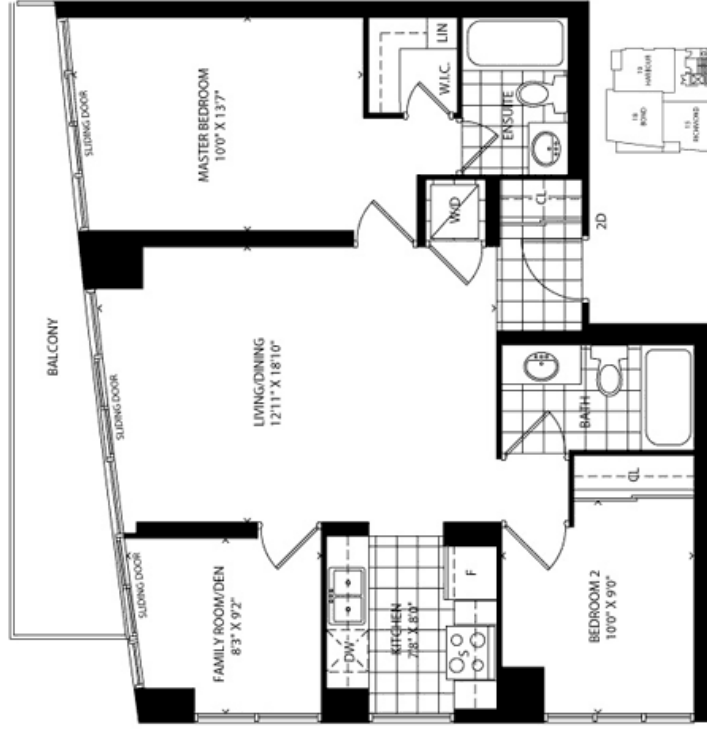

york
547 sq. ft.

GALAXY

577 sq. ft.

TYPICAL FLOOR

windsor
585 sq. ft.

simcoe
585 sq. ft.

SPHERE

651 sq. ft.

TYPICAL FLOOR

harbour

667 sq. ft.

bay
701 sq. ft.

baldwin
814 sq. ft.

2F

TOWER TYPICAL FLOOR

bond
829 sq. ft.

TOWER TYPICAL FLOOR

victoria

836 sq. ft.

2E

ETERNITY

869 sq. ft.

duncan
877 sq. ft.

lombard

912 sq. ft.

TOWER TYPICAL FLOOR

ECLIPSE

964 sq. ft.

INFINITY

966 sq. ft.