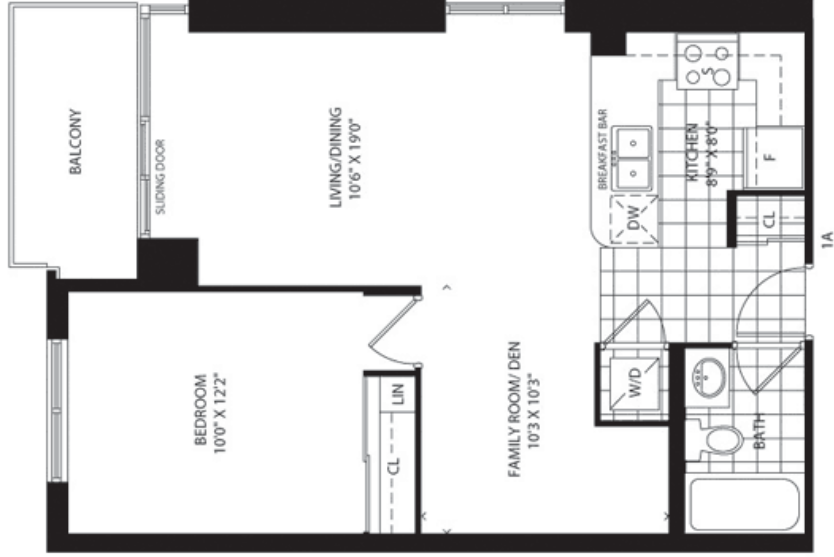

york
547 sq. ft.

GALAXY

577 sq. ft.

TYPICAL FLOOR

windsor
585 sq. ft.

simcoe
585 sq. ft.

SPHERE

651 sq. ft.

TYPICAL FLOOR

harbour

667 sq. ft.

bay
701 sq. ft.

baldwin
814 sq. ft.

2F

TOWER TYPICAL FLOOR

bond
829 sq. ft.

TOWER TYPICAL FLOOR

victoria

836 sq. ft.

2E

ETERNITY

869 sq. ft.

duncan
877 sq. ft.

lombard

912 sq. ft.

TOWER TYPICAL FLOOR

ECLIPSE

964 sq. ft.

INFINITY

966 sq. ft.