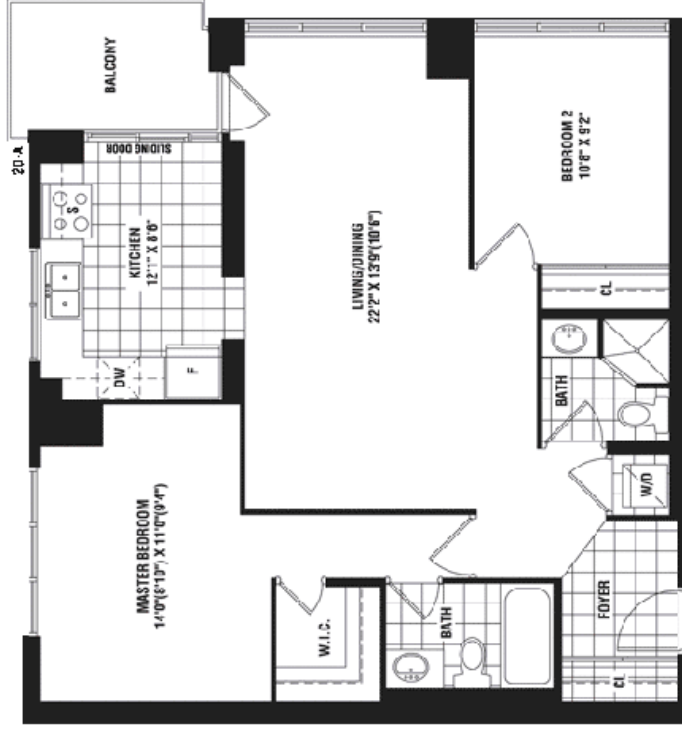

york
547 sq. ft.

GALAXY

577 sq. ft.

TYPICAL FLOOR

windsor
585 sq. ft.

simcoe
585 sq. ft.

SPHERE

651 sq. ft.

TYPICAL FLOOR

harbour

667 sq. ft.

bay
701 sq. ft.

baldwin
814 sq. ft.

2F

TOWER TYPICAL FLOOR

bond
829 sq. ft.

TOWER TYPICAL FLOOR

victoria

836 sq. ft.

2E

ETERNITY

869 sq. ft.

duncan
877 sq. ft.

lombard

912 sq. ft.

TOWER TYPICAL FLOOR

ECLIPSE

964 sq. ft.

INFINITY

966 sq. ft.