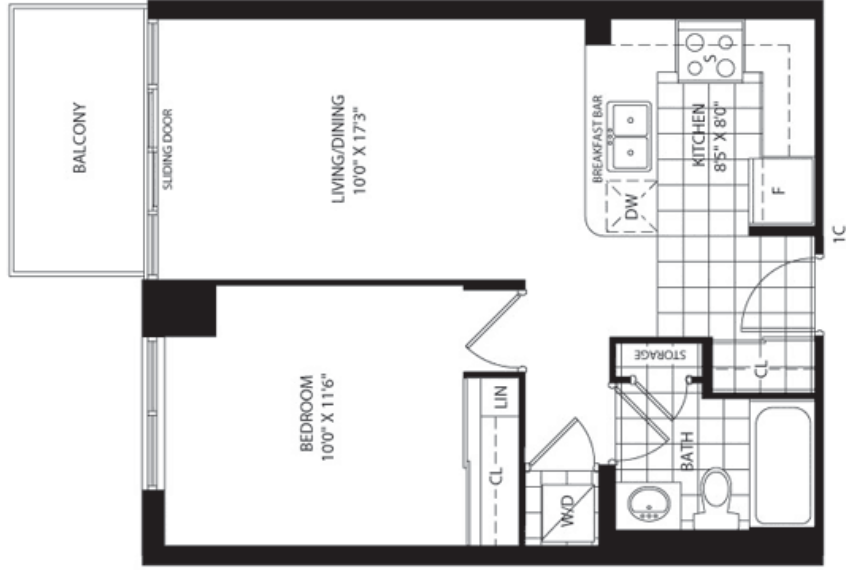

york
547 sq. ft.

GALAXY

577 sq. ft.

TYPICAL FLOOR

windsor
585 sq. ft.

simcoe
585 sq. ft.

SPHERE

651 sq. ft.

TYPICAL FLOOR

harbour

667 sq. ft.

bay
701 sq. ft.

baldwin
814 sq. ft.

2F

TOWER TYPICAL FLOOR

bond
829 sq. ft.

TOWER TYPICAL FLOOR

victoria

836 sq. ft.

2E

ETERNITY

869 sq. ft.

duncan
877 sq. ft.

lombard

912 sq. ft.

TOWER TYPICAL FLOOR

ECLIPSE

964 sq. ft.

INFINITY

966 sq. ft.