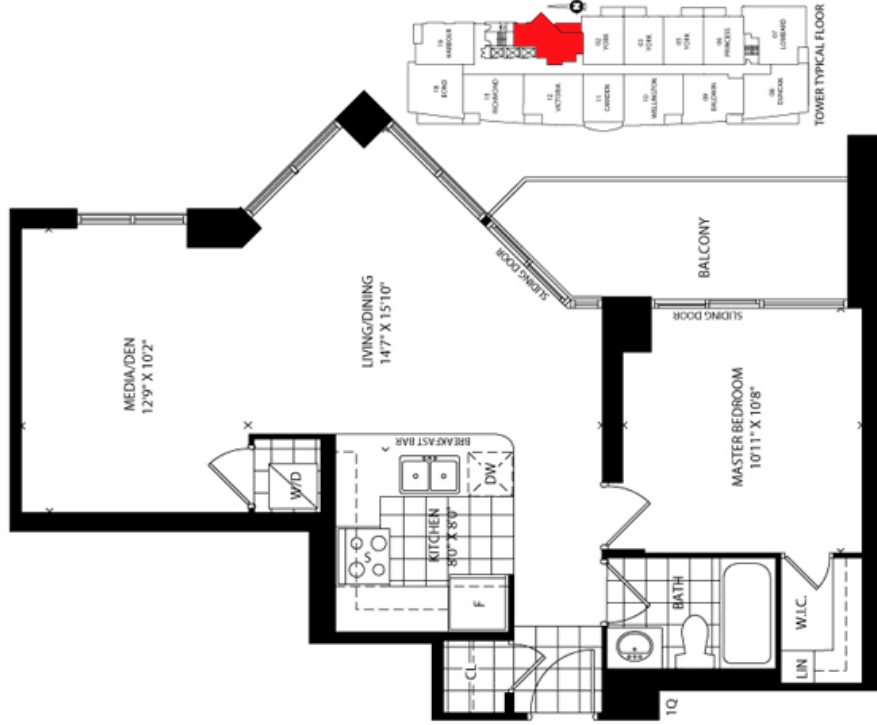

york
547 sq. ft.

GALAXY

577 sq. ft.

TYPICAL FLOOR

windsor
585 sq. ft.

simcoe
585 sq. ft.

SPHERE

651 sq. ft.

TYPICAL FLOOR

harbour

667 sq. ft.

bay
701 sq. ft.

baldwin
814 sq. ft.

2F

TOWER TYPICAL FLOOR

bond
829 sq. ft.

TOWER TYPICAL FLOOR

victoria

836 sq. ft.

2E

ETERNITY

869 sq. ft.

duncan
877 sq. ft.

lombard

912 sq. ft.

TOWER TYPICAL FLOOR

ECLIPSE

964 sq. ft.

INFINITY

966 sq. ft.