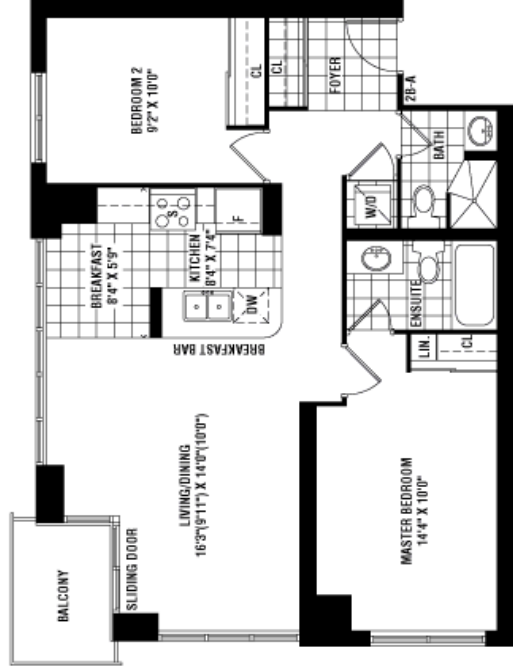

york
547 sq. ft.

GALAXY

577 sq. ft.

TYPICAL FLOOR

windsor
585 sq. ft.

simcoe
585 sq. ft.

SPHERE

651 sq. ft.

TYPICAL FLOOR

harbour

667 sq. ft.

bay
701 sq. ft.

baldwin
814 sq. ft.

2F

TOWER TYPICAL FLOOR

bond
829 sq. ft.

TOWER TYPICAL FLOOR

victoria

836 sq. ft.

2E

ETERNITY

869 sq. ft.

duncan
877 sq. ft.

lombard

912 sq. ft.

TOWER TYPICAL FLOOR

ECLIPSE

964 sq. ft.

INFINITY

966 sq. ft.