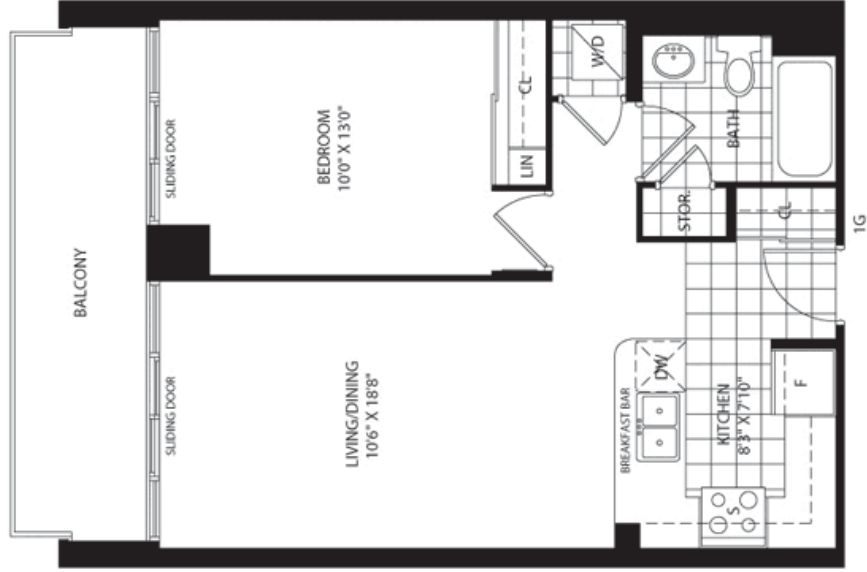

york
547 sq. ft.

GALAXY

577 sq. ft.

TYPICAL FLOOR

windsor
585 sq. ft.

simcoe
585 sq. ft.

SPHERE

651 sq. ft.

TYPICAL FLOOR

harbour

667 sq. ft.

bay
701 sq. ft.

baldwin
814 sq. ft.

2F

TOWER TYPICAL FLOOR

bond
829 sq. ft.

TOWER TYPICAL FLOOR

victoria

836 sq. ft.

2E

ETERNITY

869 sq. ft.

duncan
877 sq. ft.

lombard

912 sq. ft.

TOWER TYPICAL FLOOR

ECLIPSE

964 sq. ft.

INFINITY

966 sq. ft.