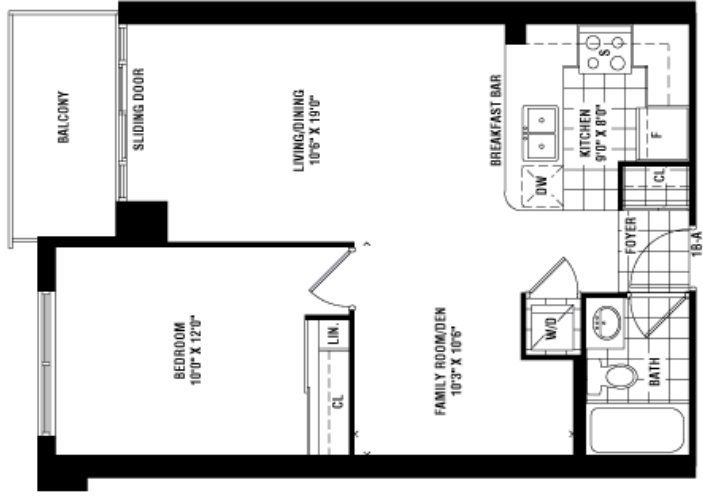

york
547 sq. ft.

GALAXY

577 sq. ft.

TYPICAL FLOOR

windsor
585 sq. ft.

simcoe
585 sq. ft.

SPHERE

651 sq. ft.

TYPICAL FLOOR

harbour

667 sq. ft.

bay
701 sq. ft.

baldwin
814 sq. ft.

2F

TOWER TYPICAL FLOOR

bond
829 sq. ft.

TOWER TYPICAL FLOOR

victoria

836 sq. ft.

2E

ETERNITY

869 sq. ft.

duncan
877 sq. ft.

lombard

912 sq. ft.

TOWER TYPICAL FLOOR

ECLIPSE

964 sq. ft.

INFINITY

966 sq. ft.