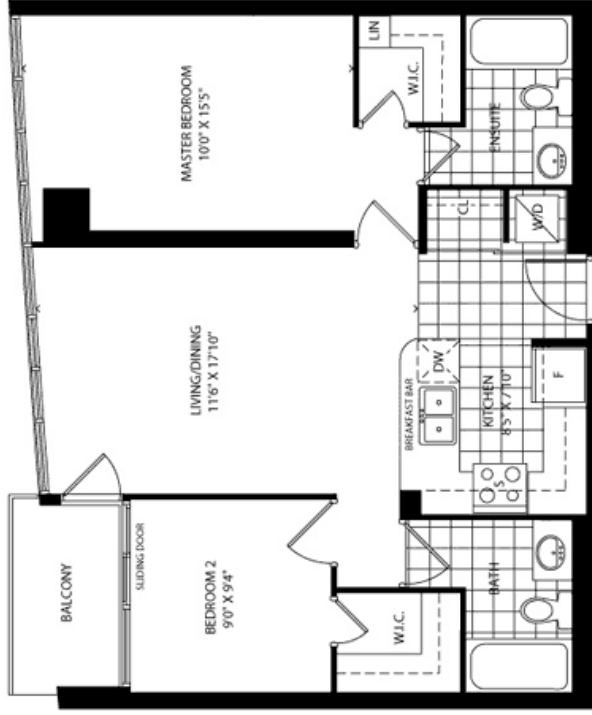

york
547 sq. ft.

GALAXY

577 sq. ft.

TYPICAL FLOOR

windsor
585 sq. ft.

simcoe
585 sq. ft.

SPHERE

651 sq. ft.

TYPICAL FLOOR

harbour

667 sq. ft.

bay
701 sq. ft.

baldwin
814 sq. ft.

2F

TOWER TYPICAL FLOOR

bond
829 sq. ft.

TOWER TYPICAL FLOOR

victoria

836 sq. ft.

2E

ETERNITY

869 sq. ft.

duncan
877 sq. ft.

lombard

912 sq. ft.

TOWER TYPICAL FLOOR

ECLIPSE

964 sq. ft.

INFINITY

966 sq. ft.