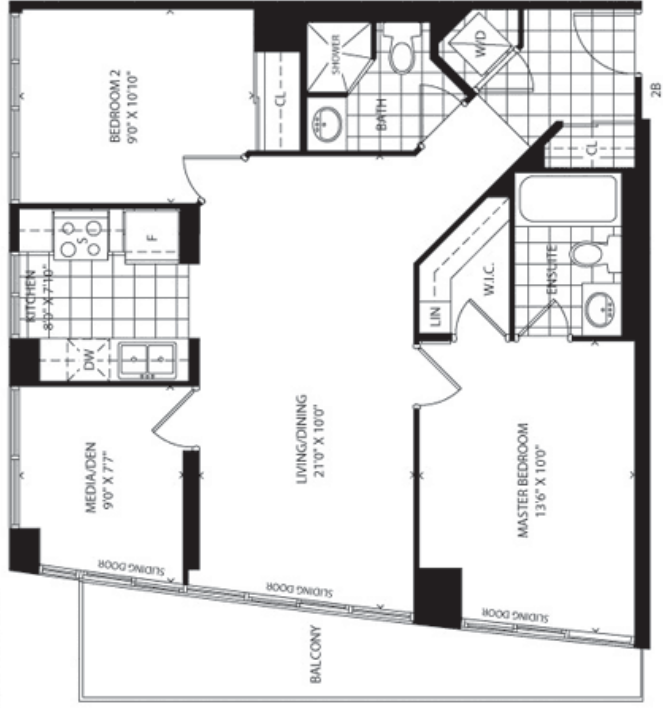

york
547 sq. ft.

GALAXY

577 sq. ft.

TYPICAL FLOOR

windsor
585 sq. ft.

simcoe
585 sq. ft.

SPHERE

651 sq. ft.

TYPICAL FLOOR

harbour

667 sq. ft.

bay
701 sq. ft.

baldwin
814 sq. ft.

2F

TOWER TYPICAL FLOOR

bond
829 sq. ft.

TOWER TYPICAL FLOOR

victoria

836 sq. ft.

2E

ETERNITY

869 sq. ft.

duncan
877 sq. ft.

lombard

912 sq. ft.

TOWER TYPICAL FLOOR

ECLIPSE

964 sq. ft.

INFINITY

966 sq. ft.