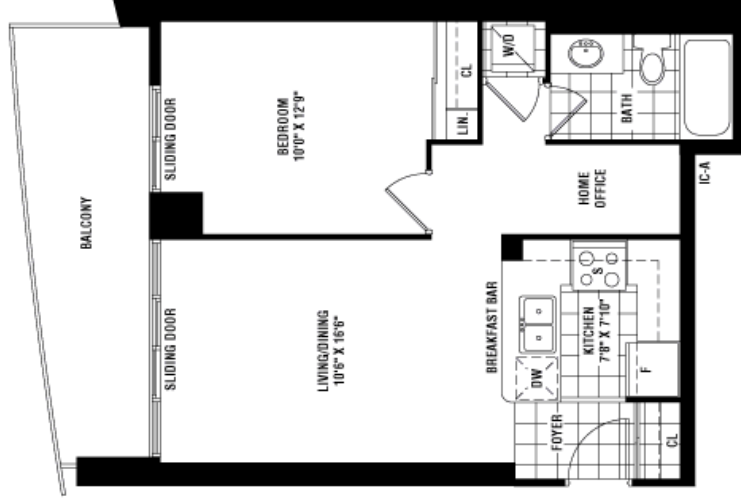

york
547 sq. ft.

GALAXY

577 sq. ft.

TYPICAL FLOOR

windsor
585 sq. ft.

simcoe
585 sq. ft.

SPHERE

651 sq. ft.

TYPICAL FLOOR

harbour

667 sq. ft.

bay
701 sq. ft.

baldwin
814 sq. ft.

2F

TOWER TYPICAL FLOOR

bond
829 sq. ft.

TOWER TYPICAL FLOOR

victoria

836 sq. ft.

2E

ETERNITY

869 sq. ft.

duncan
877 sq. ft.

lombard

912 sq. ft.

TOWER TYPICAL FLOOR

ECLIPSE

964 sq. ft.

INFINITY

966 sq. ft.