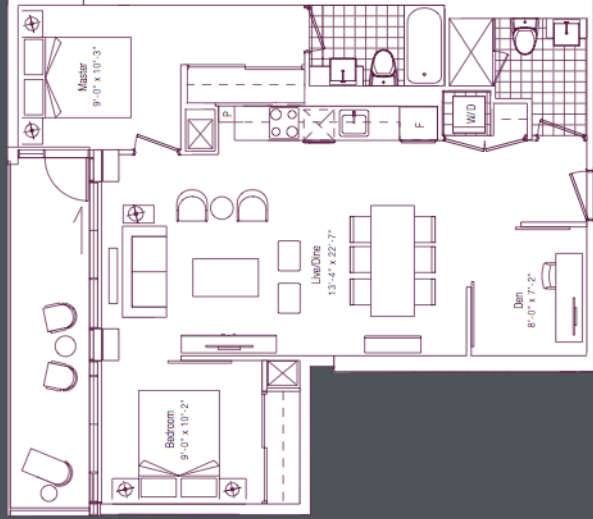

star light 895 ^{SQ. FT.}

two bedroom + den