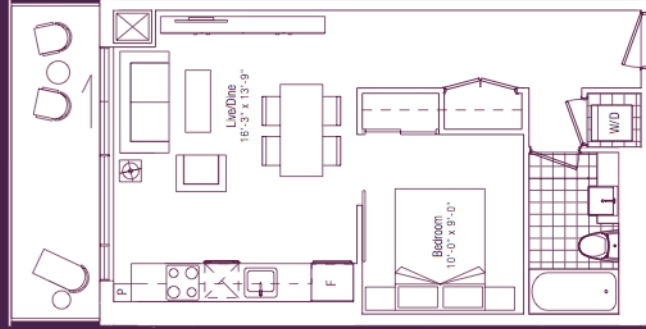

first light 535 SQ. FT.

one bedroom