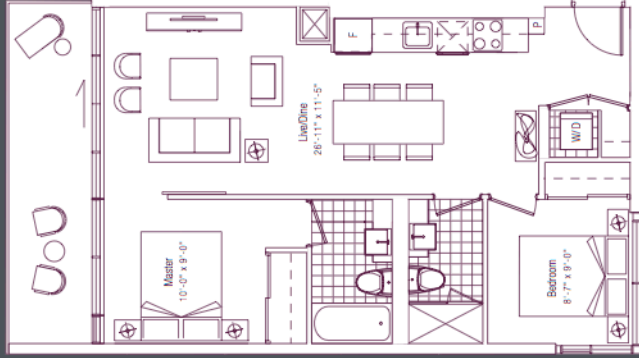

daylight 763 SQ. FT.

two bedroom

unit 04 only