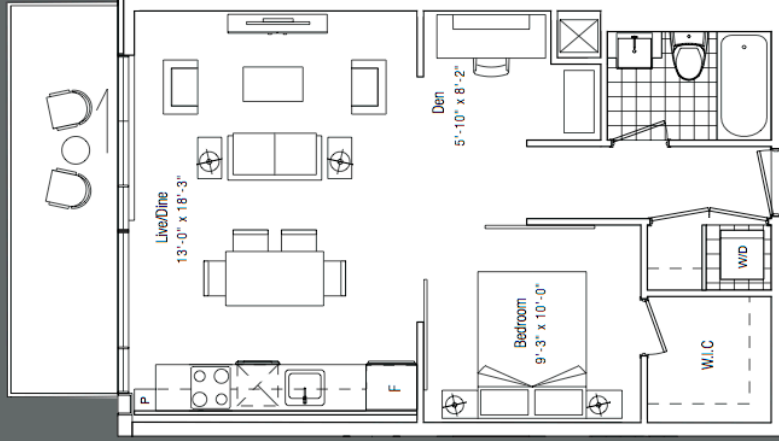

morning light 597 SQ. FT.

one bedroom + den