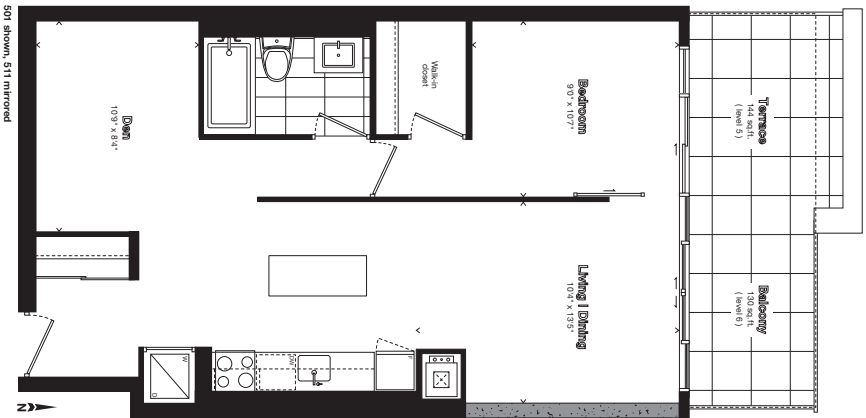

692
sq.ft.
+ 144 sq.ft. terrace

Nero.

501 | 511 | 601 | 611 // One Bedroom + Den