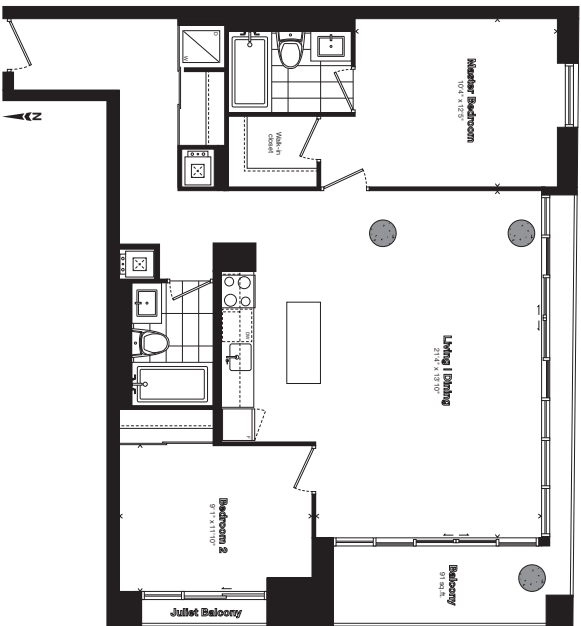

988 sq.ft.
+ 91 sq.ft. balcony

Nero.

311 // Two Bedroom