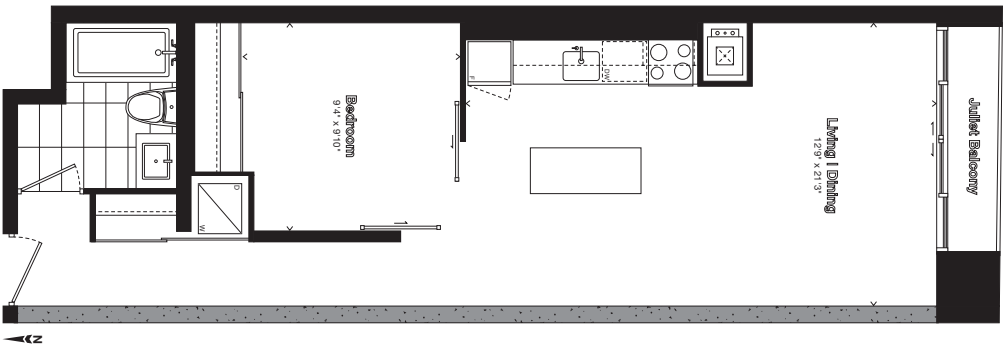

572
+ Juliet balcony
sq.ft.

Nero.

204 | 306 | 406 // One Bedroom