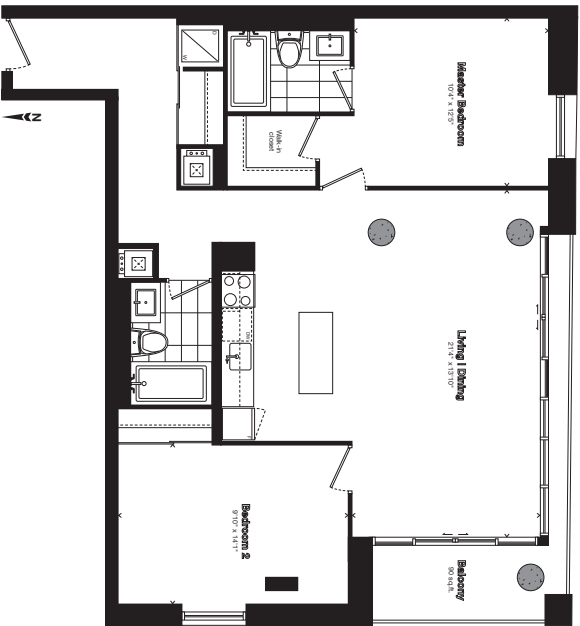

1,017
+ 90 sq.ft. balcony
sq.ft.

Nero.

209 // Two Bedroom