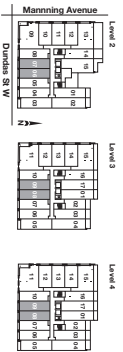

579

+ Juliet balcony

sq.ft.

Nero.

206 | 207 | 308 | 309 | 408 | 409 // One Bedroom