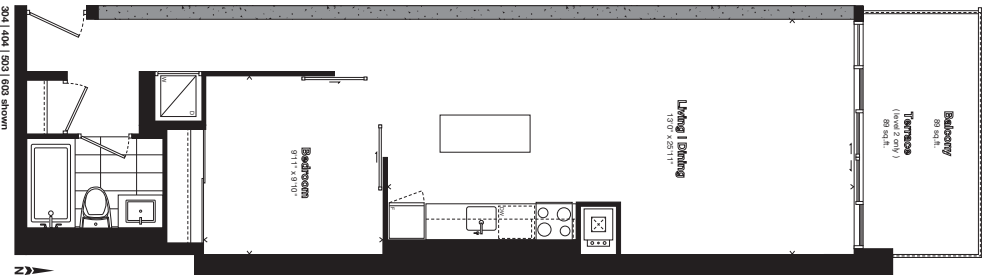

674 sq.ft.
+ 89 sq.ft. balcony

Nero.

202 | 304 | 404 | 503 | 603 // One Bedroom