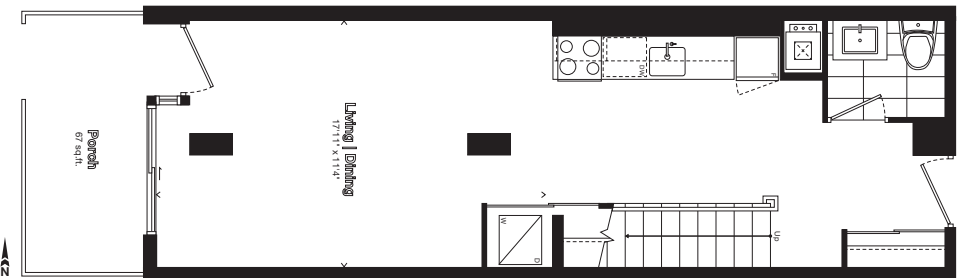

Manning Avenue

Level 5

Level 6

Dundas St. W.

All sizes and specifications are subjective changes without notice. E.A.O.E.

Nero.

502 | 602 // One Bedroom + Den

804
+ 120 sq.ft. terrace
sq.ft.

All sizes and specifications are subjective change without notice. E.A.O.E.

Nero.

215 // One Bedroom + Den

885
sq.ft.
+ 416 sq.ft. terrace

213 | 315 | 415 // Two Bedroom

315 | 415 - 863 sq.ft.

Nero.

All sizes and specifications are subjective change without notice. E.A.O.E.

891
+ 67 sq.ft. porch
sq.ft.

Loftouse
MAIN LEVEL

Nero.

102 // One Bedroom + Den

Nero.

102 // One Bedroom + Den

Lofthouse
UPPER LEVEL

891 sq.ft.
+ 67 sq.ft. porch