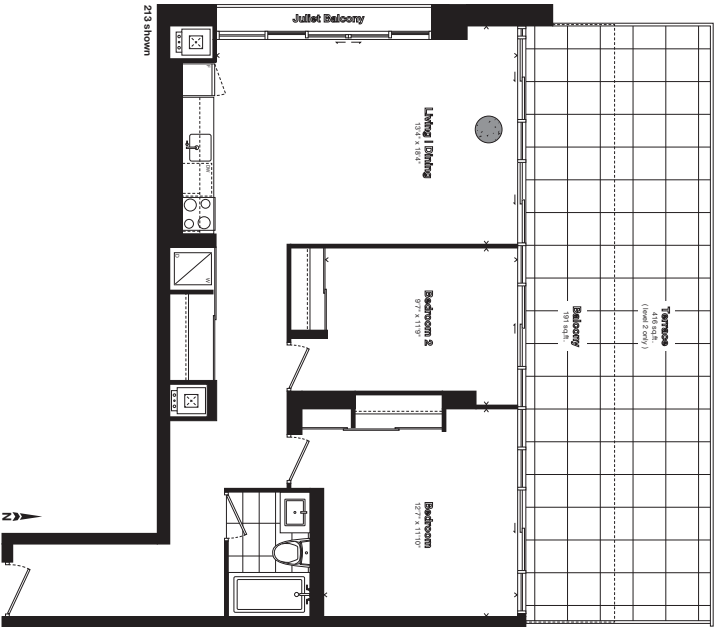

885
sq.ft.
+ 416 sq.ft. terrace

213 | 315 | 415 // Two Bedroom

315 | 415 - 863 sq.ft.

Nero.