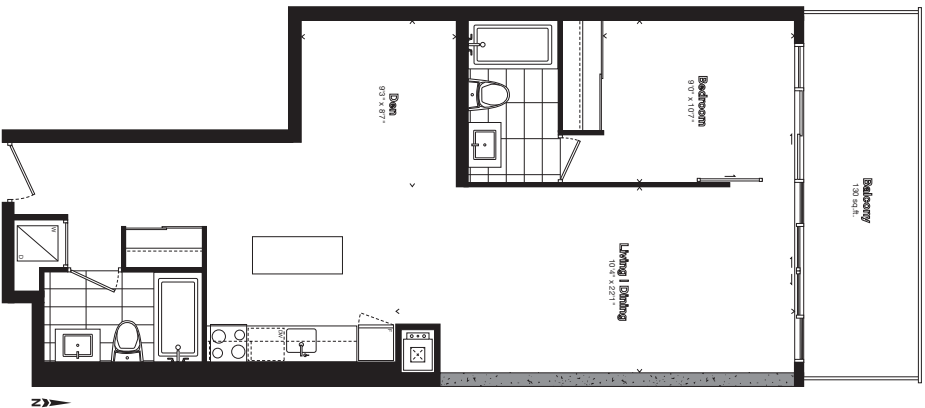

795
sq.ft.
+ 130 sq.ft. balcony

Manning Avenue

Level 5

Level 6

Dundas St. W.

Nero.

502 | 602 // One Bedroom + Den