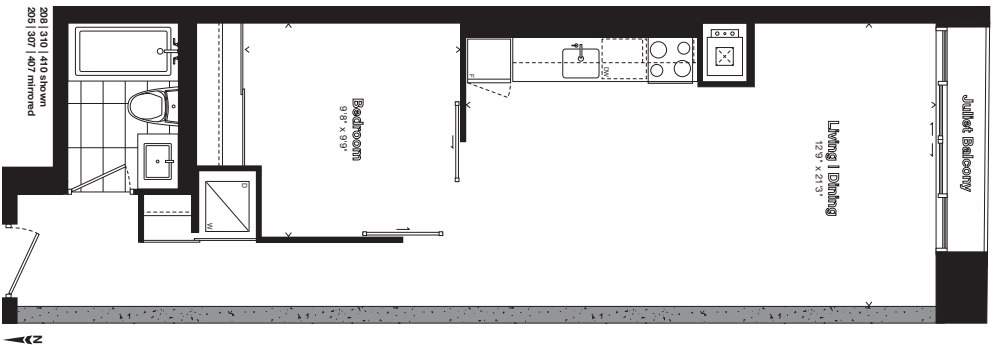

566
+ Juliet balcony
sq.ft.

Nero.

205 | 208 | 307 | 310 | 407 | 410 // One Bedroom