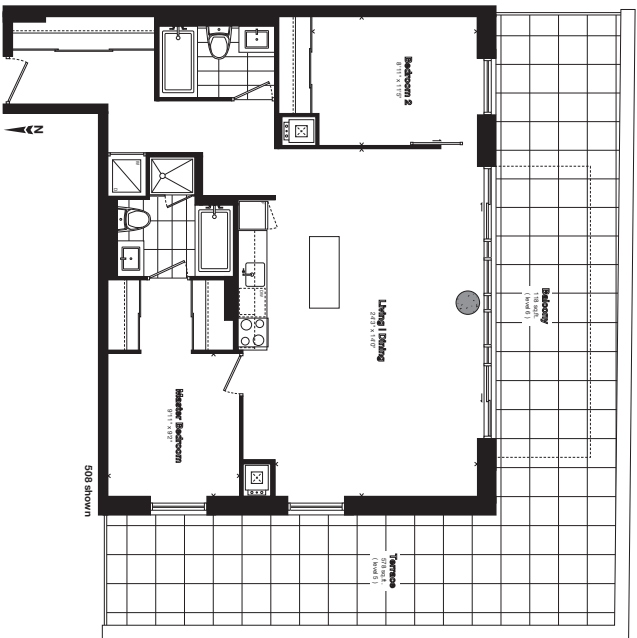

1,009
+ 578 sq.ft. terrace
sq.ft.

Nero.

508 | 608 // Two Bedroom