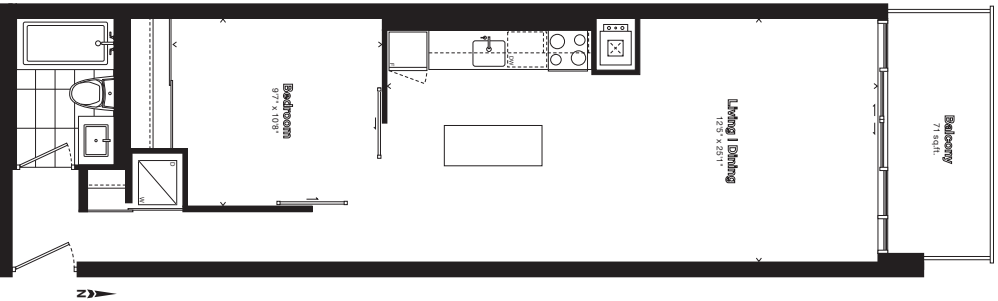

605
sq.ft.
+ 71 sq.ft. balcony

301 | 401 shown

Level 3

Level 4

317 | 417 - 618 sq.ft.

Nero.

301 | 317 | 401 | 417 // One Bedroom