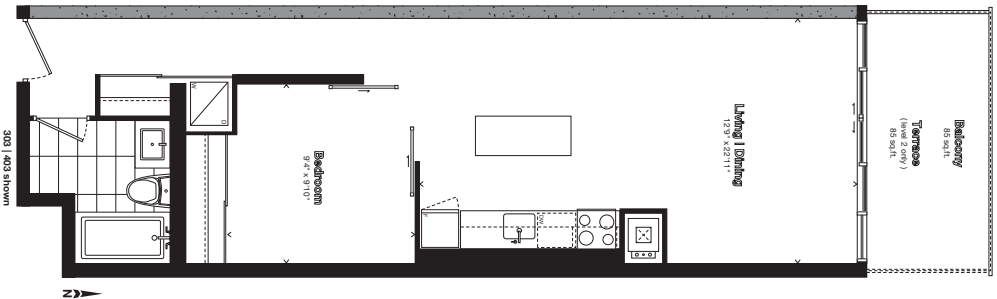

601
sq.ft.
+ 85 sq.ft. balcony

201 - 623 sq.ft.

Nero.

201 | 303 | 403 // One Bedroom