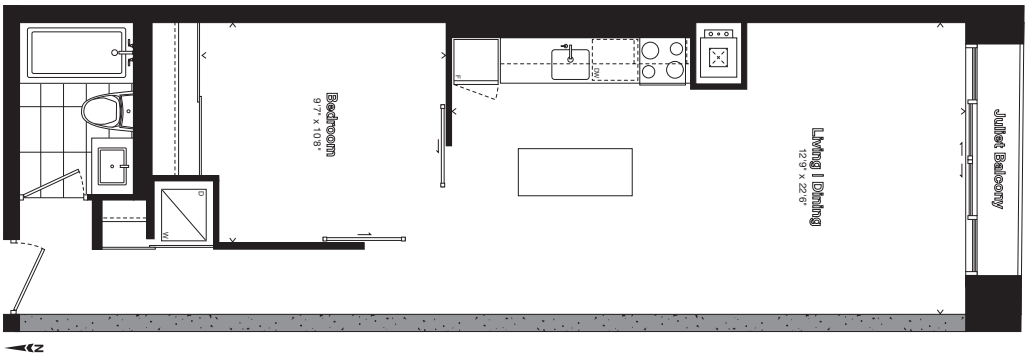

579

+ Juliet balcony

sq.ft.

Nero.

206 | 207 | 308 | 309 | 408 | 409 // One Bedroom