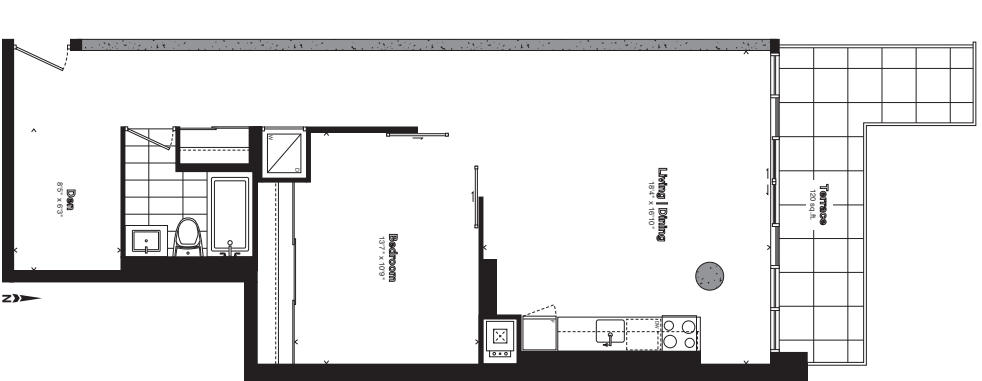

804
+ 120 sq.ft. terrace
sq.ft.

Nero.

215 // One Bedroom + Den