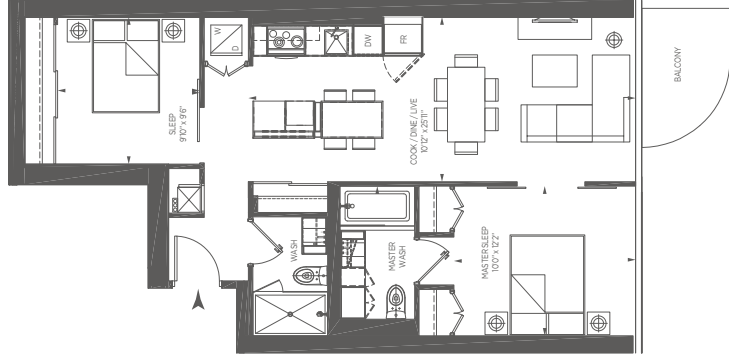

829 SQ.FT.
2 BEDROOM

Fame.

ONE BLOOR
/ TORONTO /

GREAT GULF