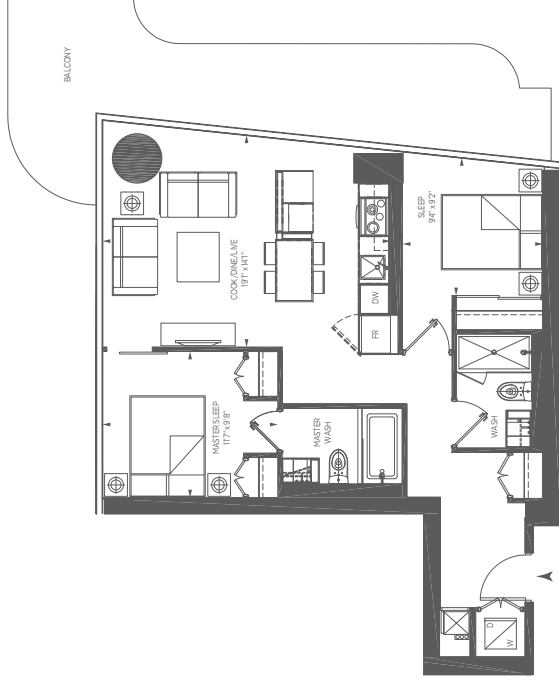

812 SQ.FT.
2 BEDROOM

Energy.

ONE BLOOR
/ TORONTO /

GREAT GULF