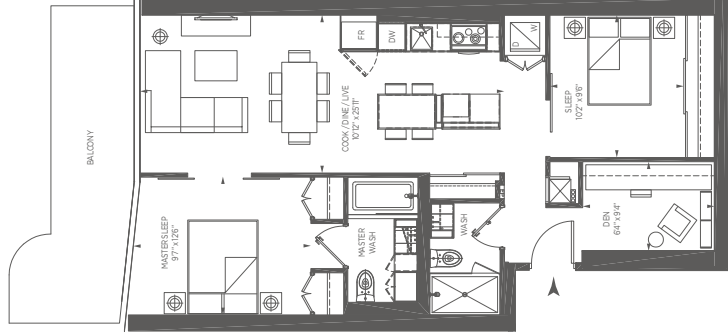

899 SQ.FT.

2 BEDROOM + DEN

Happiness.

ONE BLOOR

/ TORONTO /

GREAT GULF