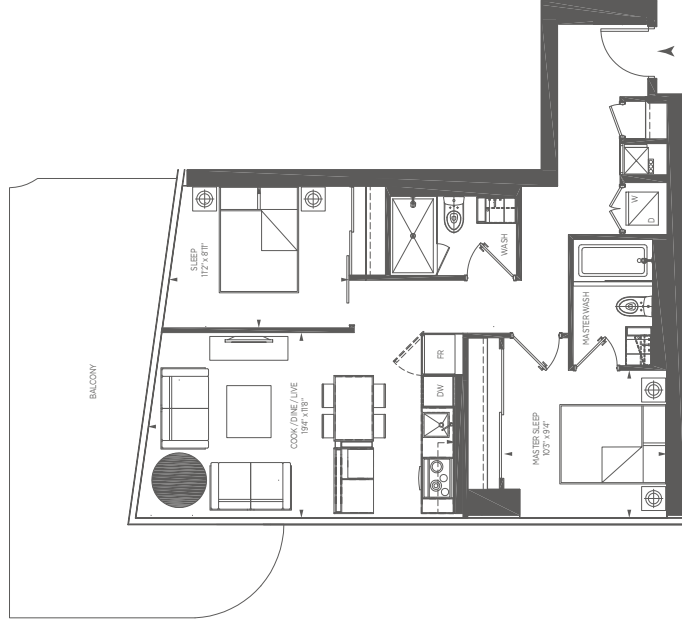

798 SQ.FT.
2 BEDROOM

Elation.

ONE BLOOR
/ TORONTO /

GREAT GULF