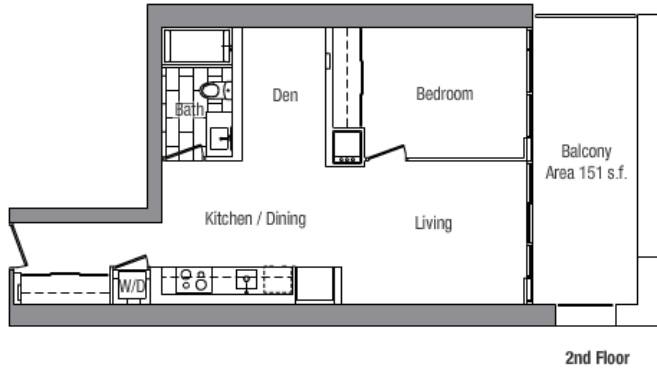

SUITE 03

ONE BEDROOM + DEN

2nd Floor

3rd, 6th Floor

5th Floor

Balcony
Area 155 s.f.

Balcony
Area 61 s.f.

Balcony
Area 78 s.f.

	2nd Flr.	3rd Flr.	5th Flr.	6th Flr.
Suite Area	688 s.f.	688 s.f.	688 s.f.	688 s.f.
Terrace/Balcony Area	155 s.f.	61 s.f.	78 s.f.	61 s.f.
Total Area	843 s.f.	749 s.f.	766 s.f.	749 s.f.

SUITE 05

ONE BEDROOM + DEN