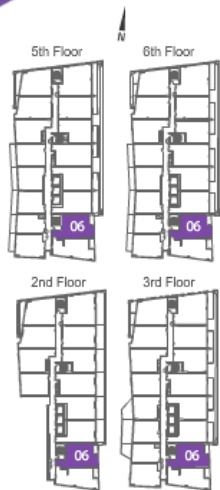

SUITE 02

ONE BEDROOM + DEN

2nd Floor

3rd, 6th Floor

5th Floor

	2nd Flr.	3rd Flr.	5th Flr.	6th Flr.
Suite Area	767 s.f.	767 s.f.	767 s.f.	767 s.f.
Terrace/Balcony Area	155 s.f.	78 s.f.	61 s.f.	78 s.f.
Total Area	922 s.f.	845 s.f.	828 s.f.	845 s.f.

SUITE 03

ONE BEDROOM + DEN

2nd Floor

3rd, 6th Floor

5th Floor

Balcony
Area 155 s.f.

Balcony
Area 61 s.f.

Balcony
Area 78 s.f.

	2nd Flr.	3rd Flr.	5th Flr.	6th Flr.
Suite Area	688 s.f.	688 s.f.	688 s.f.	688 s.f.
Terrace/Balcony Area	155 s.f.	61 s.f.	78 s.f.	61 s.f.
Total Area	843 s.f.	749 s.f.	766 s.f.	749 s.f.

SUITE 05

ONE BEDROOM + DEN

	2nd Flr.	3rd Flr.	5th Flr.	6th Flr.
Suite Area	695 s.f.	695 s.f.	695 s.f.	695 s.f.
Terrace/Balcony Area	151 s.f.	92 s.f.	100 s.f.	92 s.f.
Total Area	846 s.f.	787 s.f.	795 s.f.	787 s.f.

SUITE 06
ONE BEDROOM + DEN