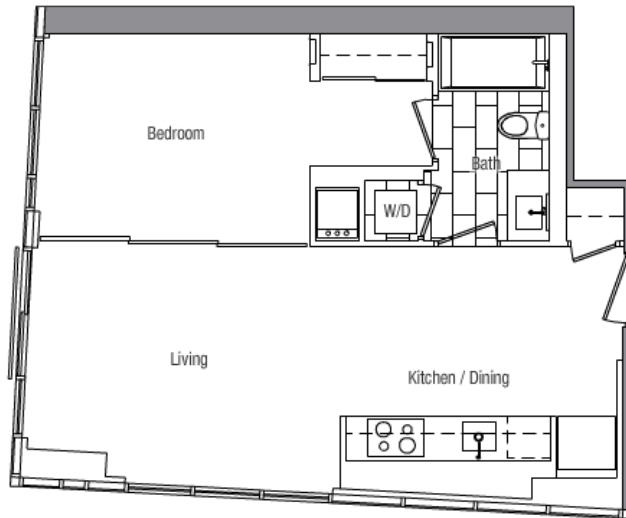

3rd Floor

	2nd Flr.	3rd Flr.	5th Flr.	6th Flr.
Suite Area	-	590 s.f.	590 s.f.	590 s.f.
Terrace/Balcony Area	-	-	83 s.f.	83 s.f.
Total Area	-	590 s.f.	673 s.f.	673 s.f.