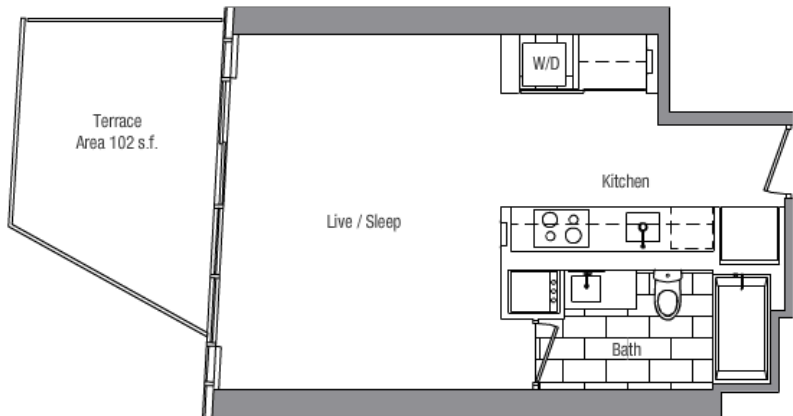

5th, 6th Floor

3rd Floor

	2nd Flr.	3rd Flr.	5th Flr.	6th Flr.
Suite Area	-	590 s.f.	590 s.f.	590 s.f.
Terrace/Balcony Area	-	-	83 s.f.	83 s.f.
Total Area	-	590 s.f.	673 s.f.	673 s.f.

SUITE 09

BACHELOR

5th, 6th Floor