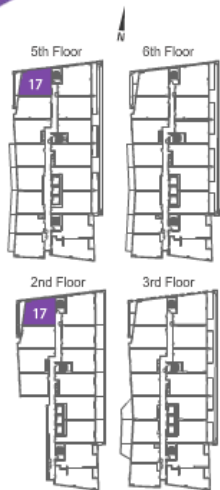

2nd Flr.	3rd Flr.	5th Flr.	6th Flr.
Suite Area	698 s.f.	-	698 s.f.	-
Terrace/Balcony Area	102 s.f.	-	102 s.f.	-
Total Area	800 s.f.	-	800 s.f.	-