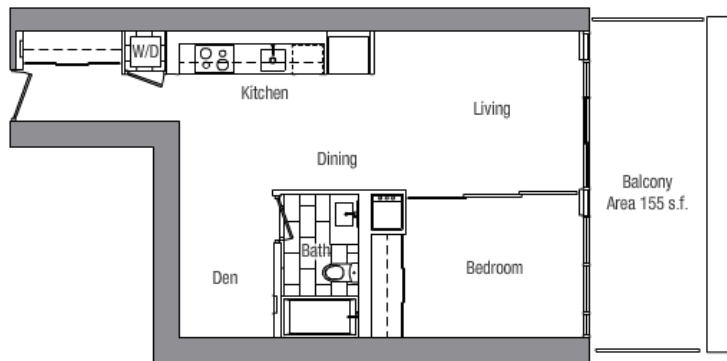

SUITE 02

ONE BEDROOM + DEN

2nd Floor

3rd, 6th Floor

5th Floor

	2nd Flr.	3rd Flr.	5th Flr.	6th Flr.
Suite Area	767 s.f.	767 s.f.	767 s.f.	767 s.f.
Terrace/Balcony Area	155 s.f.	78 s.f.	61 s.f.	78 s.f.
Total Area	922 s.f.	845 s.f.	828 s.f.	845 s.f.

SUITE 03

ONE BEDROOM + DEN

2nd Floor

3rd, 6th Floor

5th Floor

Balcony
Area 155 s.f.

Balcony
Area 61 s.f.

Balcony
Area 78 s.f.