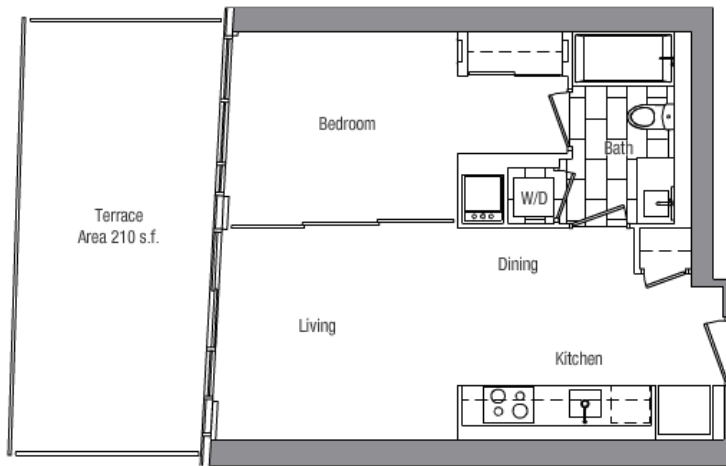

3rd Floor

	2nd Flr.	3rd Flr.	5th Flr.	6th Flr.
Suite Area	-	540 s.f.	540 s.f.	540 s.f.
Terrace/Balcony Area	-	210 s.f.	110 s.f.	110 s.f.
Total Area	-	750 s.f.	650 s.f.	650 s.f.