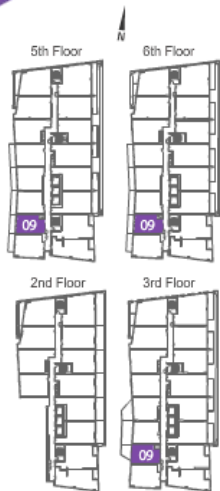

SUITE 676 S.F.
TOTAL 676 S.F.

SUITE 05

ONE BEDROOM + DEN

SUITE 698 S.F.
TOTAL 698 S.F.

Upper Typical

Lower Typical

SUITE 06

ONE BEDROOM + DEN

	2nd Flr.	3rd Flr.	5th Flr.	6th Flr.
Suite Area	683 s.f.	683 s.f.	683 s.f.	683 s.f.
Terrace/Balcony Area	40 s.f.	40 s.f.	40 s.f.	40 s.f.
Total Area	723 s.f.	723 s.f.	723 s.f.	723 s.f.

SUITE 08

ONE BEDROOM

5th, 6th Floor

3rd Floor

	2nd Flr.	3rd Flr.	5th Flr.	6th Flr.
Suite Area	-	590 s.f.	590 s.f.	590 s.f.
Terrace/Balcony Area	-	-	83 s.f.	83 s.f.
Total Area	-	590 s.f.	673 s.f.	673 s.f.

SUITE 09

BACHELOR

5th, 6th Floor

3rd Floor

	2nd Flr.	3rd Flr.	5th Flr.	6th Flr.
Suite Area	-	443 s.f.	443 s.f.	443 s.f.
Terrace/Balcony Area	-	102 s.f.	92 s.f.	92 s.f.
Total Area	-	545 s.f.	535 s.f.	535 s.f.

SUITE 10

ONE BEDROOM

5th, 6th Floor