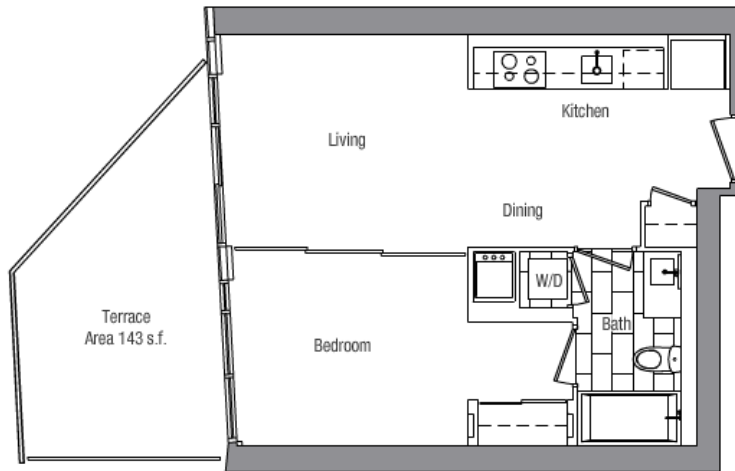

SUITE 01
TWO BEDROOM

SUITE 1008 S.F.
BALCONY 130 S.F.
TOTAL 1138 S.F.

Upper Typical

Lower Typical

SUITE 02

ONE BEDROOM + DEN

SUITE 748 S.F.
BALCONY 28 S.F.
TOTAL 776 S.F.

SUITE 03
ONE BEDROOM + DEN

3rd Floor

	2nd Flr.	3rd Flr.	5th Flr.	6th Flr.
Suite Area	-	540 s.f.	540 s.f.	540 s.f.
Terrace/Balcony Area	-	210 s.f.	110 s.f.	110 s.f.
Total Area	-	750 s.f.	650 s.f.	650 s.f.

SUITE 11

ONE BEDROOM

5th, 6th Floor