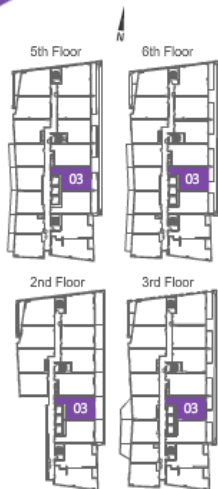

SUITE 540 S.F.

BALCONY 110 S.F.

TOTAL 650 S.F.

SUITE 11
ONE BEDROOM

SUITE 535 S.F.
BALCONY 110 S.F.
TOTAL 645 S.F.

SUITE 12
ONE BEDROOM

SUITE 572 S.F.
BALCONY 110 S.F.
TOTAL 682 S.F.

SUITE 15

TWO BEDROOM

SUITE 838 S.F.
BALCONY 100 S.F.
TOTAL 938 S.F.

SUITE 01

ONE BEDROOM + STUDY

2nd Floor

3rd, 6th Floor

5th Floor

	2nd Flr.	3rd Flr.	5th Flr.	6th Flr.
Suite Area	600 s.f.	600 s.f.	600 s.f.	600 s.f.
Terrace/Balcony Area	155 s.f.	61 s.f.	78 s.f.	61 s.f.
Total Area	755 s.f.	661 s.f.	678 s.f.	661 s.f.

SUITE 02

ONE BEDROOM + DEN

2nd Floor

3rd, 6th Floor

5th Floor

	2nd Flr.	3rd Flr.	5th Flr.	6th Flr.
Suite Area	767 s.f.	767 s.f.	767 s.f.	767 s.f.
Terrace/Balcony Area	155 s.f.	78 s.f.	61 s.f.	78 s.f.
Total Area	922 s.f.	845 s.f.	828 s.f.	845 s.f.

SUITE 03

ONE BEDROOM + DEN

2nd Floor

3rd, 6th Floor

5th Floor

Balcony
Area 155 s.f.

Balcony
Area 61 s.f.

Balcony
Area 78 s.f.