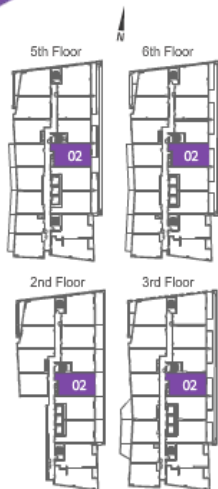

SUITE 540 S.F.

BALCONY 110 S.F.

TOTAL 650 S.F.

SUITE 11
ONE BEDROOM

SUITE 535 S.F.
BALCONY 110 S.F.
TOTAL 645 S.F.

SUITE 12
ONE BEDROOM

SUITE 572 S.F.
BALCONY 110 S.F.
TOTAL 682 S.F.

SUITE 15

TWO BEDROOM

SUITE 838 S.F.
BALCONY 100 S.F.
TOTAL 938 S.F.

SUITE 01

ONE BEDROOM + STUDY

2nd Floor

3rd, 6th Floor

5th Floor

	2nd Flr.	3rd Flr.	5th Flr.	6th Flr.
Suite Area	600 s.f.	600 s.f.	600 s.f.	600 s.f.
Terrace/Balcony Area	155 s.f.	61 s.f.	78 s.f.	61 s.f.
Total Area	755 s.f.	661 s.f.	678 s.f.	661 s.f.

SUITE 02

ONE BEDROOM + DEN

2nd Floor

3rd, 6th Floor

5th Floor

	2nd Flr.	3rd Flr.	5th Flr.	6th Flr.
Suite Area	767 s.f.	767 s.f.	767 s.f.	767 s.f.
Terrace/Balcony Area	155 s.f.	78 s.f.	61 s.f.	78 s.f.
Total Area	922 s.f.	845 s.f.	828 s.f.	845 s.f.

SUITE 03

ONE BEDROOM + DEN

2nd Floor

3rd, 6th Floor

5th Floor

Balcony
Area 155 s.f.

Balcony
Area 61 s.f.

Balcony
Area 78 s.f.