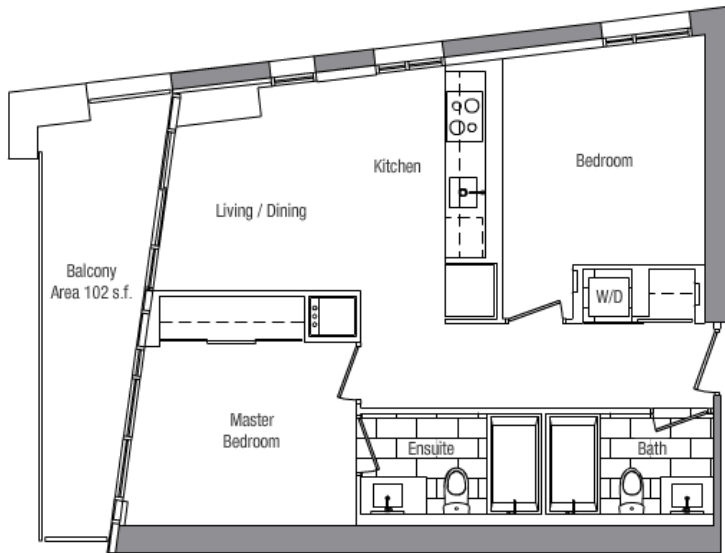

SUITE 17

TWO BEDROOM

2nd, 5th Floor