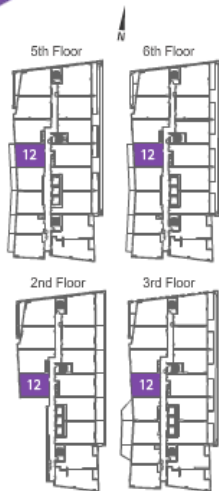

SUITE 12

ONE BEDROOM

5th, 6th Floor