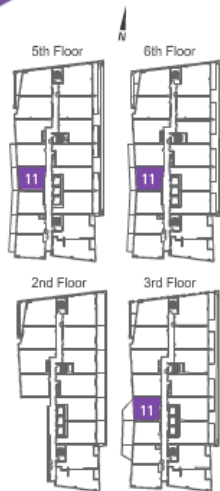

SUITE 676 S.F.
TOTAL 676 S.F.

SUITE 05

ONE BEDROOM + DEN

SUITE 698 S.F.
TOTAL 698 S.F.

Upper Typical

Lower Typical

SUITE 06

ONE BEDROOM + DEN

5th, 6th Floor

3rd Floor

	2nd Flr.	3rd Flr.	5th Flr.	6th Flr.
Suite Area	-	590 s.f.	590 s.f.	590 s.f.
Terrace/Balcony Area	-	-	83 s.f.	83 s.f.
Total Area	-	590 s.f.	673 s.f.	673 s.f.

SUITE 09

BACHELOR

5th, 6th Floor

3rd Floor

	2nd Flr.	3rd Flr.	5th Flr.	6th Flr.
Suite Area	-	443 s.f.	443 s.f.	443 s.f.
Terrace/Balcony Area	-	102 s.f.	92 s.f.	92 s.f.
Total Area	-	545 s.f.	535 s.f.	535 s.f.

SUITE 10

ONE BEDROOM

5th, 6th Floor

3rd Floor

	2nd Flr.	3rd Flr.	5th Flr.	6th Flr.
Suite Area	-	540 s.f.	540 s.f.	540 s.f.
Terrace/Balcony Area	-	210 s.f.	110 s.f.	110 s.f.
Total Area	-	750 s.f.	650 s.f.	650 s.f.

SUITE 11

ONE BEDROOM

5th, 6th Floor