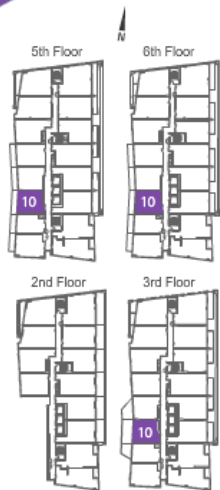

SUITE 676 S.F.
TOTAL 676 S.F.

SUITE 05

ONE BEDROOM + DEN

SUITE 698 S.F.
TOTAL 698 S.F.

Upper Typical

Lower Typical

SUITE 06

ONE BEDROOM + DEN

	2nd Flr.	3rd Flr.	5th Flr.	6th Flr.
Suite Area	683 s.f.	683 s.f.	683 s.f.	683 s.f.
Terrace/Balcony Area	40 s.f.	40 s.f.	40 s.f.	40 s.f.
Total Area	723 s.f.	723 s.f.	723 s.f.	723 s.f.

SUITE 08

ONE BEDROOM

5th, 6th Floor

3rd Floor

	2nd Flr.	3rd Flr.	5th Flr.	6th Flr.
Suite Area	-	590 s.f.	590 s.f.	590 s.f.
Terrace/Balcony Area	-	-	83 s.f.	83 s.f.
Total Area	-	590 s.f.	673 s.f.	673 s.f.

SUITE 09

BACHELOR

5th, 6th Floor

3rd Floor

	2nd Flr.	3rd Flr.	5th Flr.	6th Flr.
Suite Area	-	443 s.f.	443 s.f.	443 s.f.
Terrace/Balcony Area	-	102 s.f.	92 s.f.	92 s.f.
Total Area	-	545 s.f.	535 s.f.	535 s.f.

SUITE 10

ONE BEDROOM

5th, 6th Floor