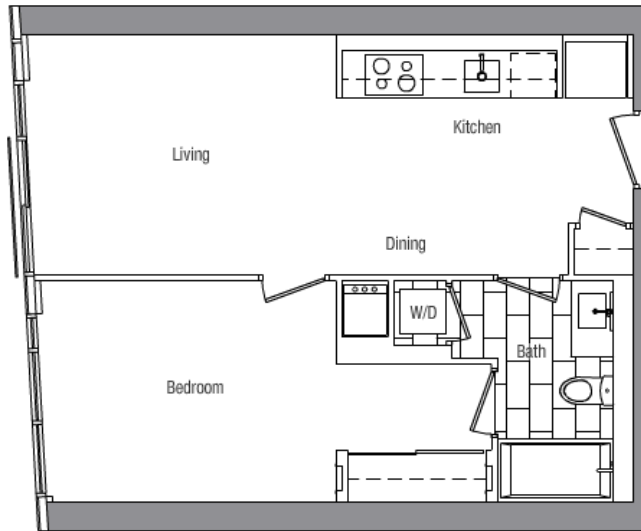

2nd, 3rd Floor

	2nd Flr.	3rd Flr.	5th Flr.	6th Flr.
Suite Area	572 s.f.	572 s.f.	572 s.f.	572 s.f.
Terrace/Balcony Area	-	-	110 s.f.	110 s.f.
Total Area	572 s.f.	572 s.f.	682 s.f.	682 s.f.