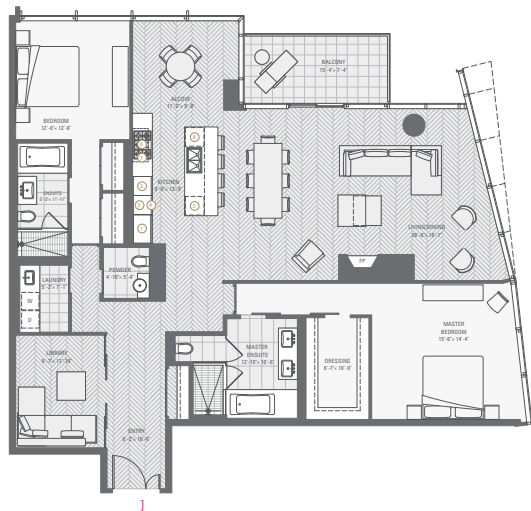

PRIVATE ESTATES 04

2092 – 2108 SQ FT
2 BEDROOM, FAMILY + LIBRARY