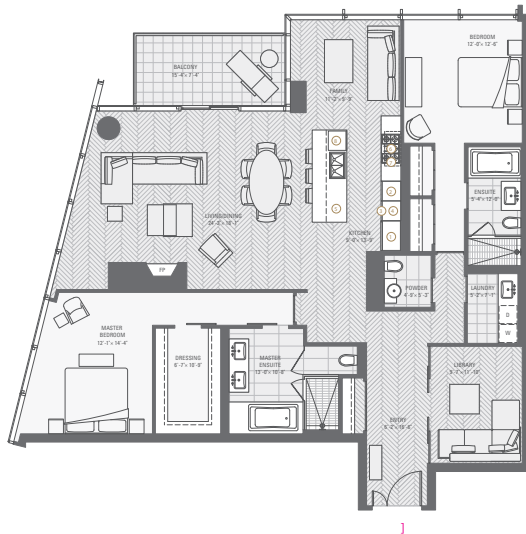

PRIVATE ESTATES 03

1,961 SQ FT
2 BEDROOM, FAMILY + LIBRARY