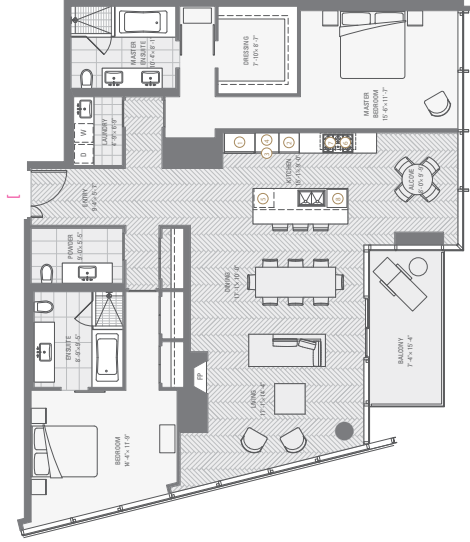

PRIVATE ESTATES 01

1,827 SQ. FT.
2 BEDROOM

PRIVATE
ESTATES

- ① SUB-ZERO REFRIGERATOR
- ② MILE BUILT-IN COFFEE MAKER
- ③ WARMING D ROWER OPTIONAL
- ④ MILE MICROW AVE AND X
- ⑤ MILE WALL OVEN BELOW
- ⑥ SUB-ZERO WINE COOLER OPTIONAL
- ⑦ MILE GAS COOK TOP
- ⑧ MILE HOOD FAN
- ⑨ MILE DSH WASHER