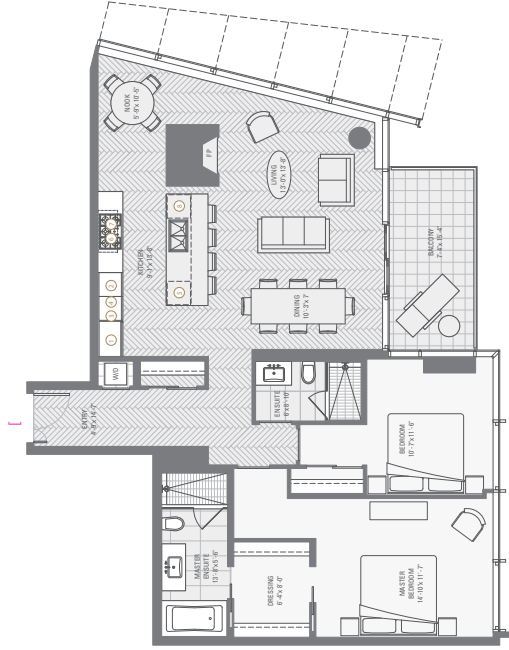

PRIVATE ESTATE 08

1,386 SQ. FT.
2 BEDROOM
SOUTH EAST VIEW

PRIVATE
ESTATES

- ① 5LB ZERO REFRIGERATOR
- ② WINE BUILT-IN COFFEE MAKER
- ③ WHITING DRAWER OPTIONAL
- ④ 6" MALE MIC BOWNE ABOVE
- ⑤ MALE WALL COVER BELOW
- ⑥ 50LB ZERO WINE COOLER
- ⑦ MALE GAS COOKTOP
- ⑧ MALE HOOD FAN
- ⑨ MALE DISHWASHER