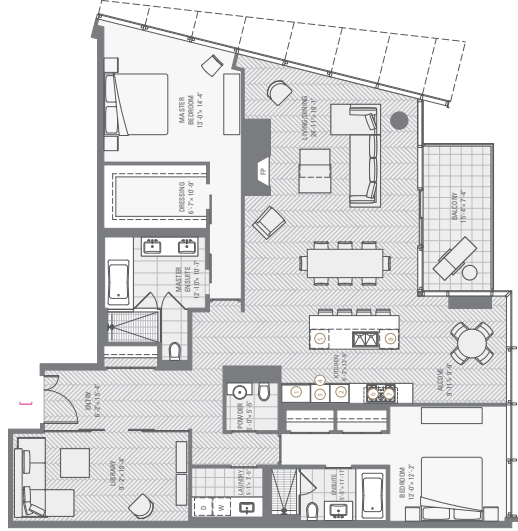

PRIVATE ESTATES 06

2,124 - 2,150 SQ. FT.

2 BEDROOM, FAMILY + LIBRARY

PRIVATE
ESTATES

- ① SUB-ZERO REFRIGERATOR
- ② MILE BUILT-IN COFFEE MAKER
- ③ WARMING DRAWER
- ④ MILE MICROWAVE ABOVE
- ⑤ MILE WALL OVER BELOW
- ⑥ SUB-ZERO WINE COOLER
- ⑦ MILE GAS COOKTOP
- ⑧ MILE HOOD FAN
- ⑨ MILE DISHWASHER