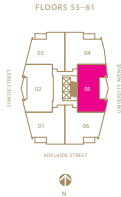

PRIVATE ESTATES 05, FLOORS 53-61

EAST VIEW
FROM THE 52ND FLOOR