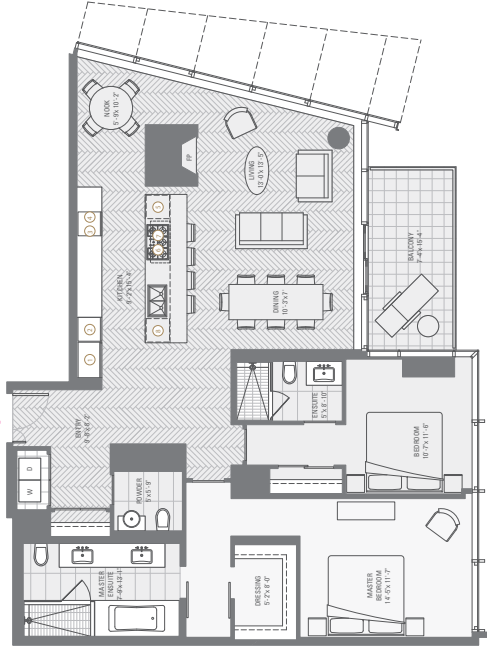

PRIVATE ESTATE 08

1,539 SQ FT
2 BEDROOM
SOUTH EAST VIEW

PRIVATE
ESTATES

1

- ① SUB-ZERO REFRIGERATOR
- ② WINE BUILT-IN COFFEE MAKER
- ③ WHISKING DRAWER
- ④ MICROWAVE ABOVE
- ⑤ WALL OVEN BELOW
- ⑥ SUB-ZERO WINE COOLER
- ⑦ GAS COOKTOP
- ⑧ HOOD FAN
- ⑨ DISHWASHER