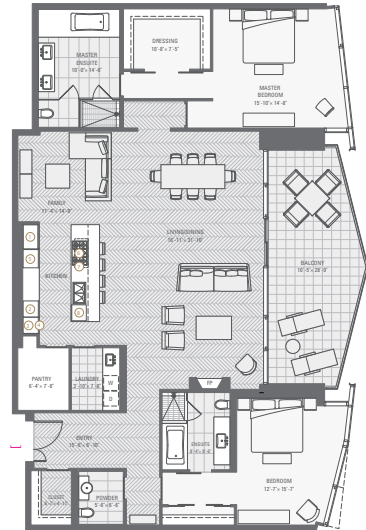

PRIVATE ESTATES 05

2,239 SQ FT
2 BEDROOM + FAMILY

PRIVATE
ESTATES