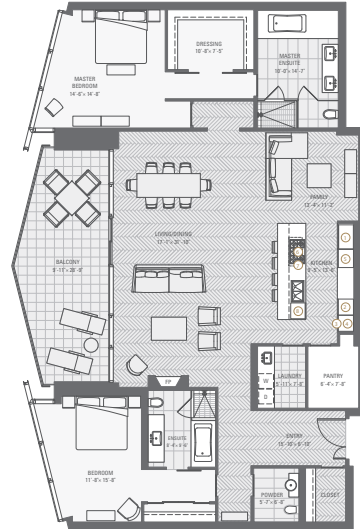

PRIVATE ESTATES 02

2,295 SQ FT
2 BEDROOM + FAMILY

PRIVATE
ESTATES