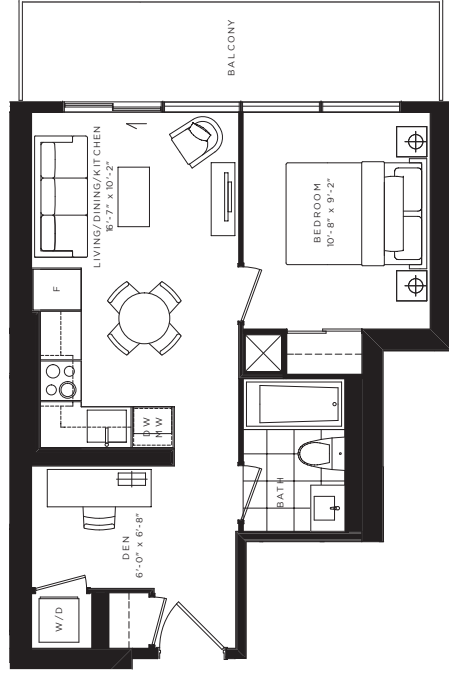

CRIMSON

ONE BEDROOM + DEN 476 SQ. FT.

FLOORS 8 - 52