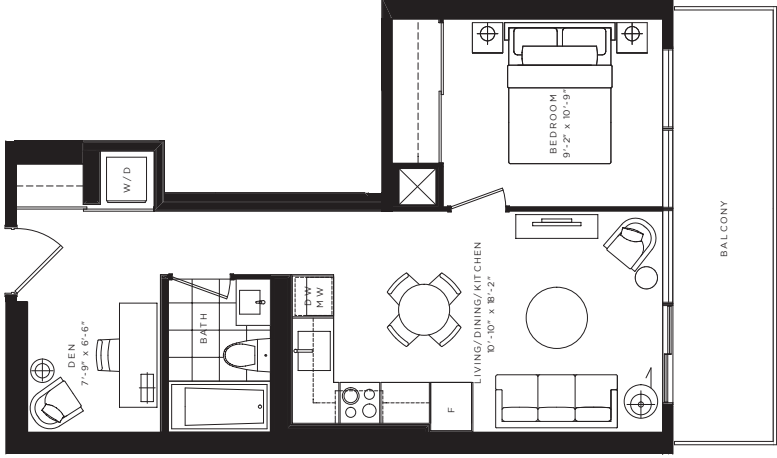

JADE

ONE BEDROOM + DEN 536 SQ. FT.

FLOORS B - 52