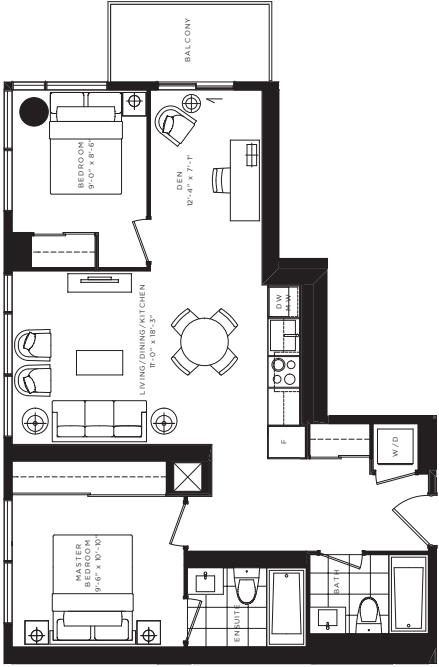

ROYAL

TWO BEDROOM + DEN 796 SQ. FT.

FLOORS 25 - 52