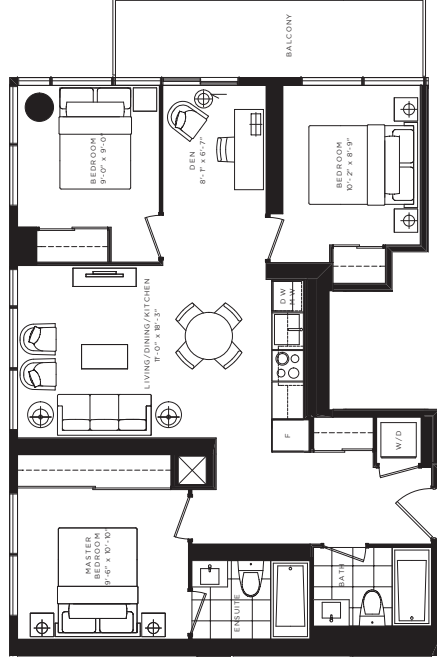

BERGAMOT

THREE BEDROOM + DEN 913 SQ. FT.

FLOORS B - 24