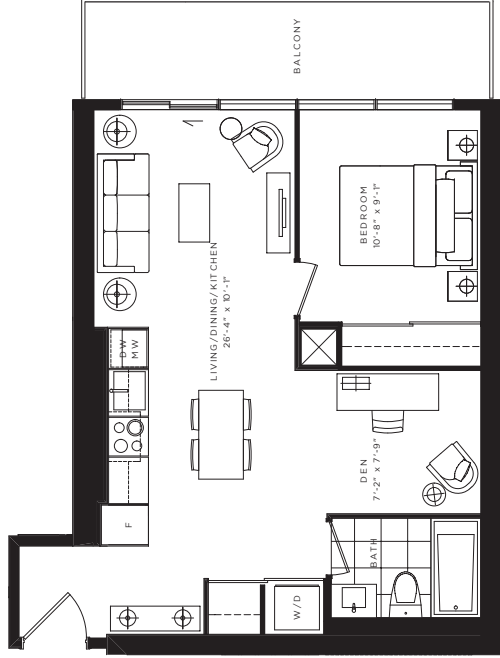

ORCHID

ONE BEDROOM + DEN 590 SQ. FT.

FLOORS B - 52