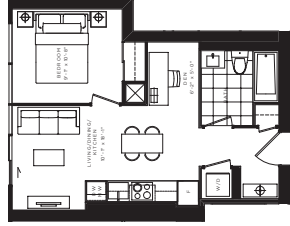

JASMINE B. FLOORS 8 - 15