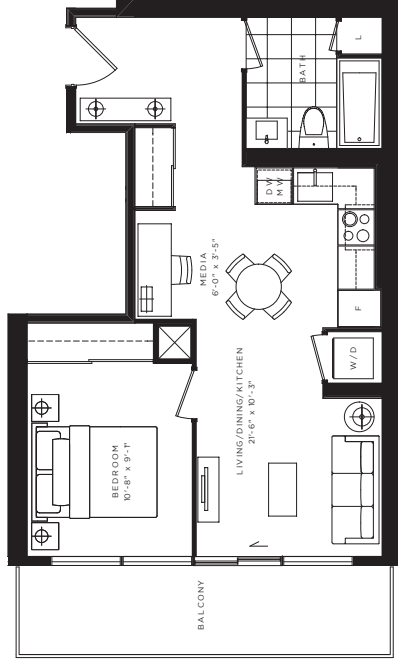

PURE

ONE BEDROOM + MEDIA 560 SQ. FT.

FLOORS 8 - 52