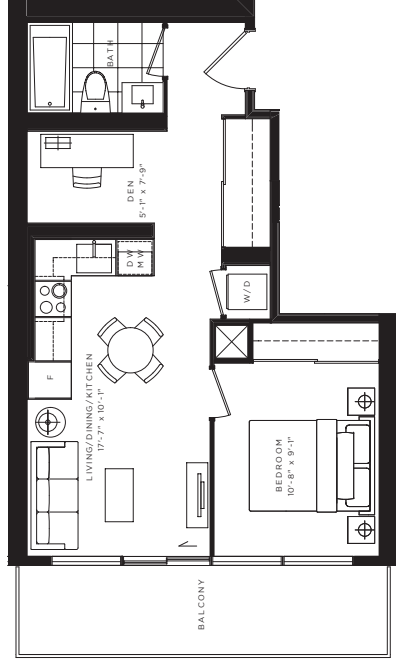

PEARL

ONE BEDROOM + DEN 524 SQ. FT.

FLOORS B - 52