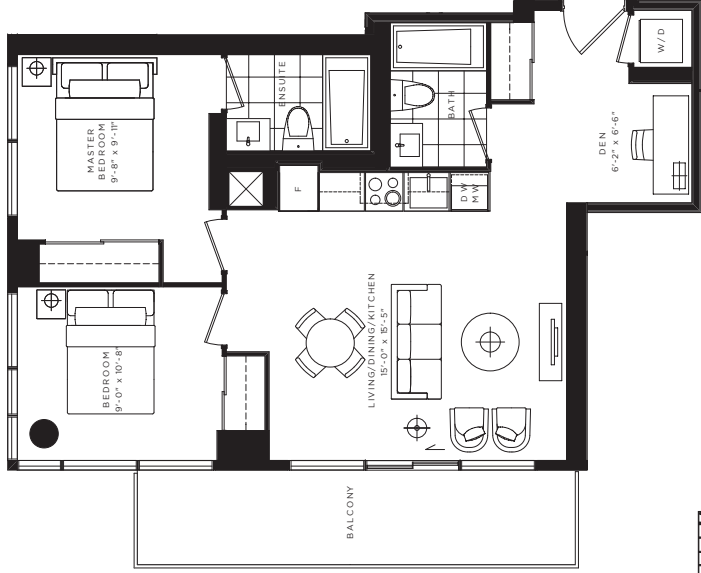

BLOSSOM

TWO BEDROOM + DEN 737 SQ. FT.

FLOORS 8 - 52