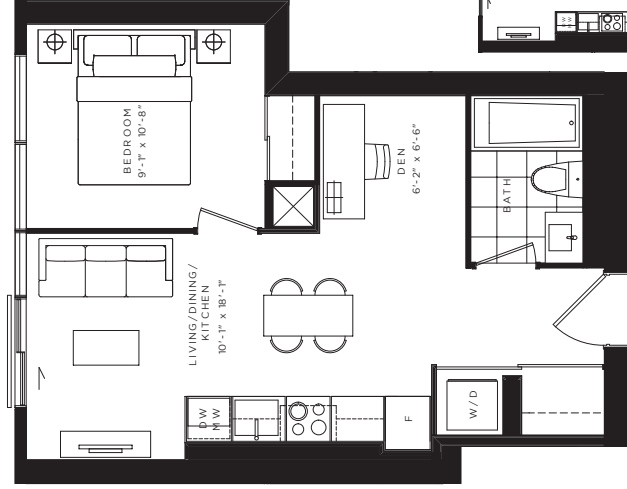

JASMINE

ONE BEDROOM + DEN 497 SQ. FT.

FLOORS 16 - 52