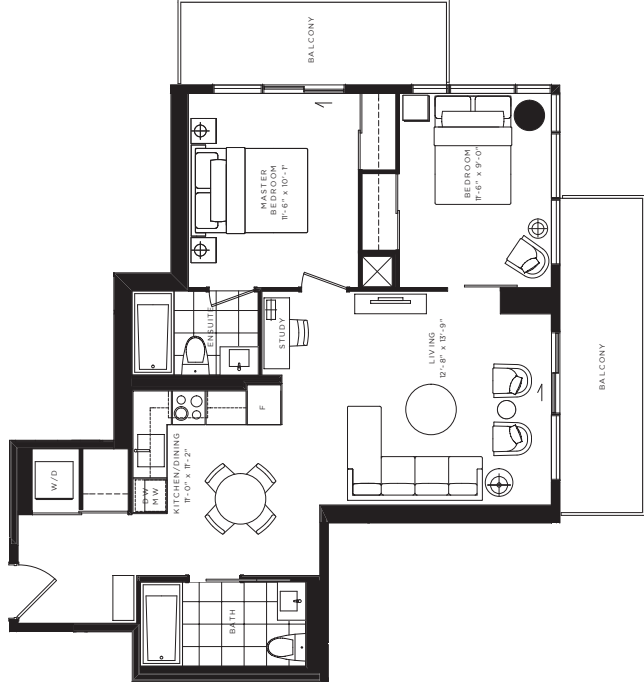

EMERALD

TWO BEDROOM + STUDY 808 SQ. FT.

FLOORS B - 52