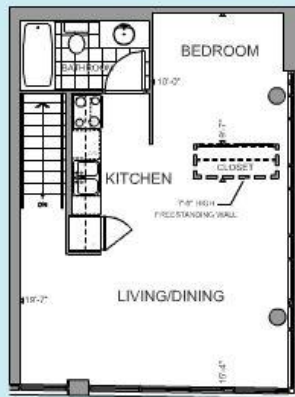

LOWER LEVEL PLAN

UPPER LEVEL PLAN

unit 1

1045 sq.ft. total

881 sq.ft. indoor livingspace

164 sq.ft. outdoor livingspace

for price information please call

sales office at 416 366 6033

LOWER LEVEL PLAN

UPPER LEVEL PLAN

zoft

1067 sq.ft. total

967 sq.ft. indoor living space

100 sq.ft. outdoor living space

for price information please call
sales office at 416 366 6033

available ■ sold- Update: July 29, 2005