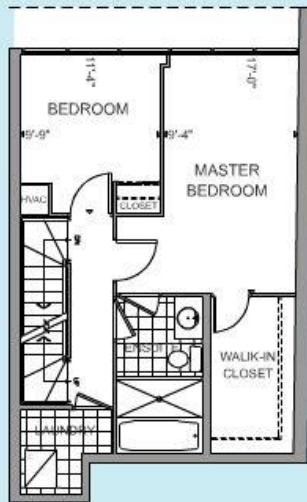

penthouse

1388 sq.ft. total + terrace

1233 sq.ft. indoor living space

155 sq.ft. + roof terrace outdoor living space

for price information please call
sales office at 416 366 6033

available sold- Update: July 29, 2005

TYPE	MODEL	FLOOR													
		1	2	3	4	5	6	7	8	9	10	PH			
live/work	unit 1	■													
	unit 3	■													
studio	zippy		■	■	■	■	■	■	■	■	■	■	■	■	■
junior 1 bdr.	zu		■	■	■	■	■	■	■	■	■	■	■	■	■
	zig														
	zag		■	■	■	■	■	■	■	■	■	■	■	■	■
1 bdr. + den	zak				■	■	■	■	■	■	■	■	■	■	■
	zak'	■	■												
	zee		■	■	■	■	■	■	■	■	■	■	■	■	■
	zoe		■	■	■	■	■	■	■	■	■	■	■	■	■
	zoe'		■	■	■	■	■	■	■	■	■	■	■	■	■
	zoom		■	■	■	■	■	■	■	■	■	■	■	■	■
combined unit	zap		■	■	■	■	■	■	■	■	■	■	■	■	■
	zag/zu		■	■	■	■	■	■	■	■	■	■	■	■	■
2 bedroom	zinc				■	■	■	■	■	■	■	■	■	■	■
	zinc'		■	■											
	zoft		■	■	■	■	■	■	■	■	■	■	■	■	■
+ den	combined		■	■	■	■	■	■	■	■	■	■	■	■	
penthouse	PH 5-6														■
	PH 8														■

LOWER LEVEL
PLAN

UPPER LEVEL
PLAN

ROOF TERRACE
PLAN