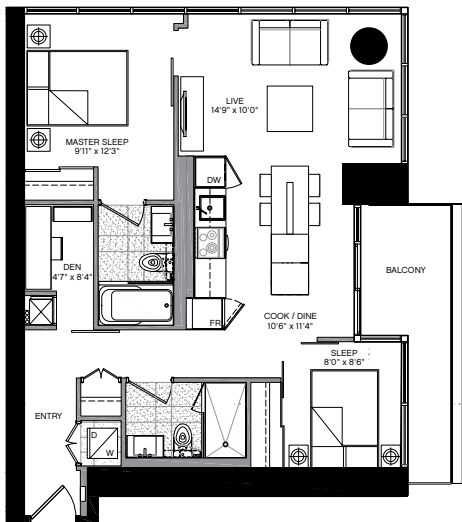

TWO BEDROOM + DEN // 802 SQ.FT.

X