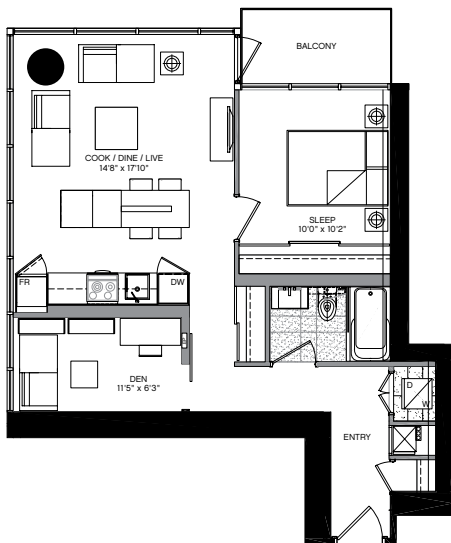

ONE BEDROOM + DEN // 713 SQ.FT.

VIII

FLOORS 38, 40-44