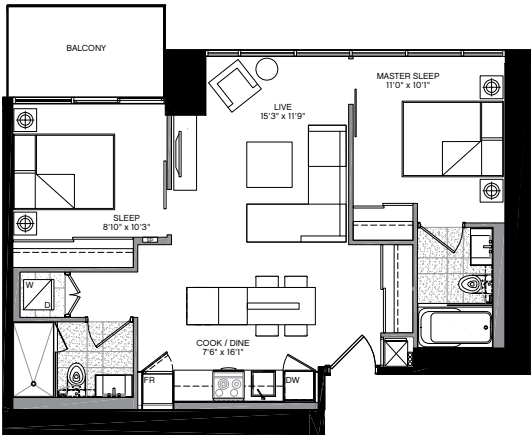

TWO BEDROOM // 769 SQ.FT.

VII

FLOORS 43-44