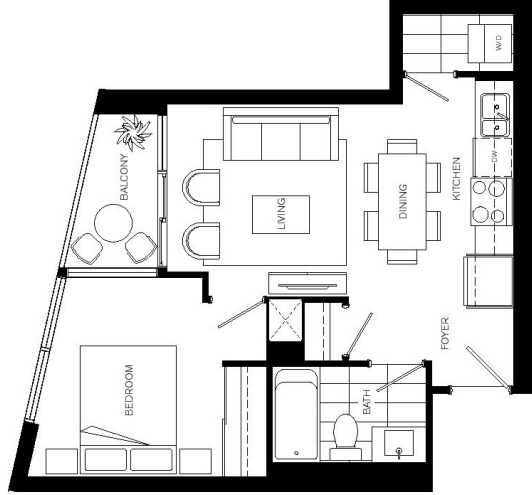

Fort York 478

1 Bedroom | 478 SQ. FT.
Suites 332 - 732, 816, 917 - 1217

Level 3-7

Level 8

Level 9-12

Bathurst 524

1 Bedroom | 524 SQ. FT
Suites 303 – 1203

Level 3-7

Level 8

Level 9-12

Bathurst 529

1 Bedroom | 529 SQ. FT
Suites 807, 908 – 1208

Bathurst 581

1 Bedroom | 581 SQ. FT
Suites 301 - 1201

Level 3-7

Level 8

Level 9-12

Fort York 506

1 Bedroom + Study | 506 SQ FT

Suites 305 – 705, 306 – 706, 307 – 707, 308 – 708, 309 – 709, 310 – 710, 311 – 711, 312 – 7

Fort York 514

1 Bedroom + Study | 514 SQ.FT
Suites 302 - 1202