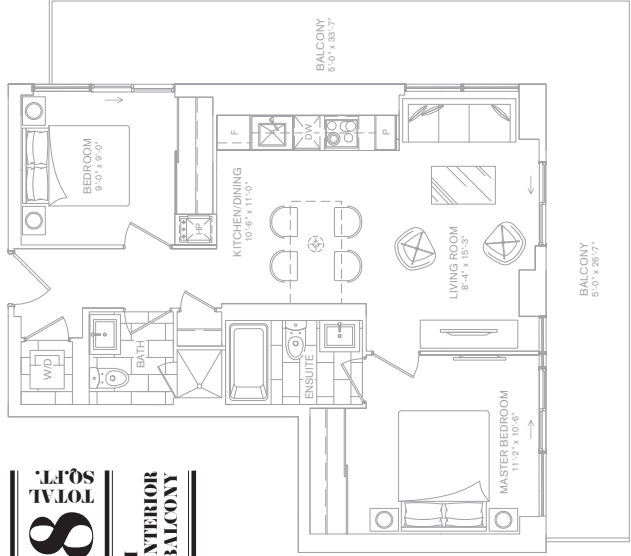

No210
RESIDENCES ON SIMCOE

998
TOTAL SQ.FT.
2 BEDROOM
704 SQ.FT. INTERIOR
294 SQ.FT. BALCONY

FLOORS 21-25