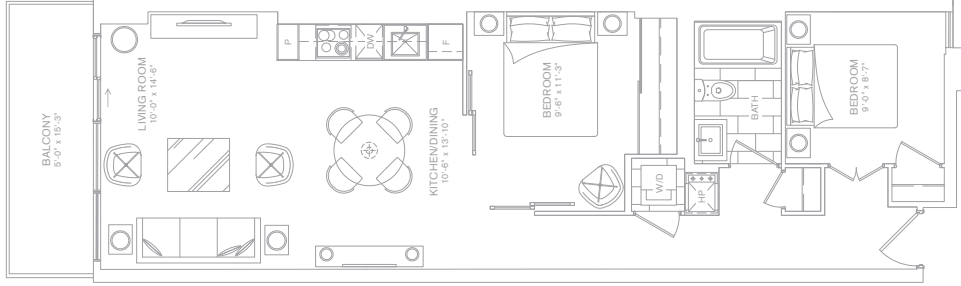

826
TOTAL SQ.FT.

2 BEDROOM
754 SQ.FT. INTERIOR
72 SQ.FT. BALCONY