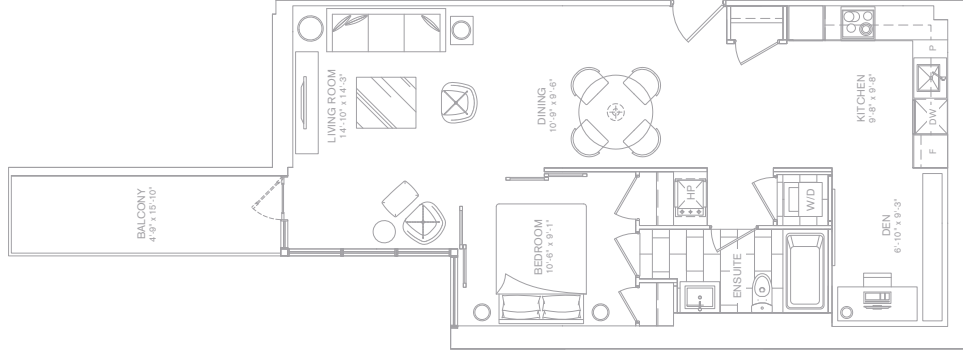

818

TOTAL
SQ.FT.

1 BEDROOM · DEN
746 SQ.FT. INTERIOR
72 SQ.FT. BALCONY