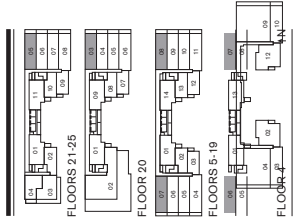

772
TOTAL
SQ.FT.

1 BEDROOM · DEN
703 SQ.FT. INTERIOR
69 SQ.FT. BALCONY