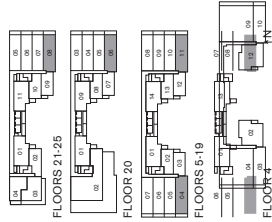

826
TOTAL SQ.FT.

2 BEDROOM
754 SQ.FT. INTERIOR
72 SQ.FT. BALCONY