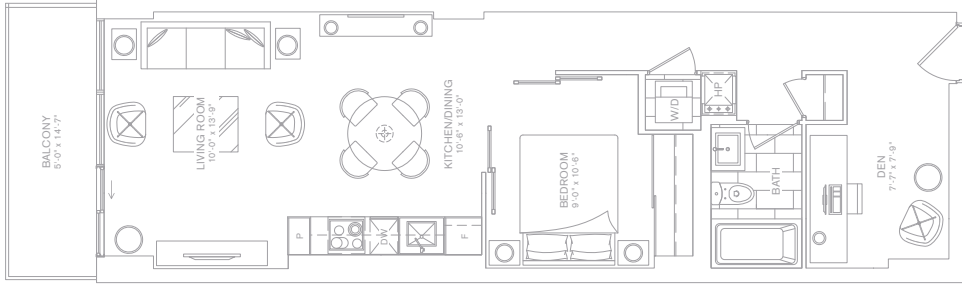

772
TOTAL
SQ.FT.

1 BEDROOM · DEN
703 SQ.FT. INTERIOR
69 SQ.FT. BALCONY