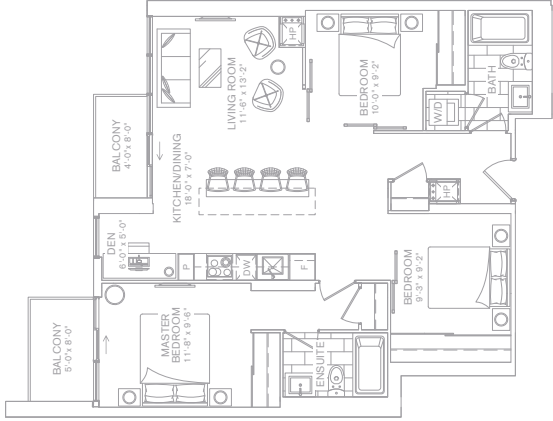

1024
TOTAL SQ.FT.

3 BEDROOM · DEN
952 SQ.FT. INTERIOR
72 SQ.FT. BALCONIES