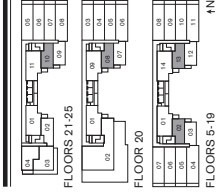

519
TOTAL SQ.FT.

---

1 BEDROOM
481 SQ.FT. INTERIOR
38 SQ.FT. BALCONY