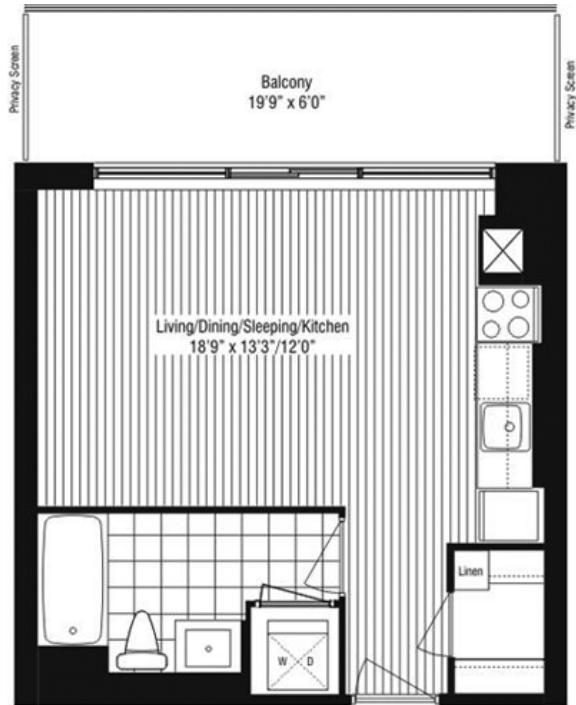

steps vary according  
to unit location

Teal

Condo Floor Plan

Approx Sq. Ft.: 408 sq. ft.  
Starting Price.: \$179,990

Floorplan

611 Sq. Ft. ~ Base Plan: 1 Bedrooms ~ 1 Bathrooms

Floorplan

820 Sq. Ft. ~ Base Plan: 2 Bedrooms ~ 2 Bathrooms

Floorplan