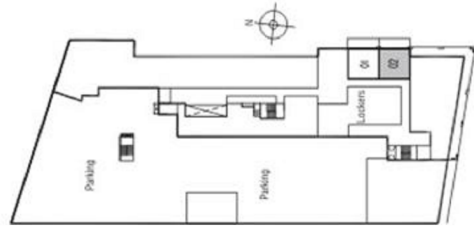

steps vary according  
to unit location

Teal

Condo Floor Plan

Approx Sq. Ft.: 408 sq. ft.  
Starting Price.: \$179,990

Floorplan

611 Sq. Ft. ~ Base Plan: 1 Bedrooms ~ 1 Bathrooms

Floorplan

820 Sq. Ft. ~ Base Plan: 2 Bedrooms ~ 2 Bathrooms

Floorplan