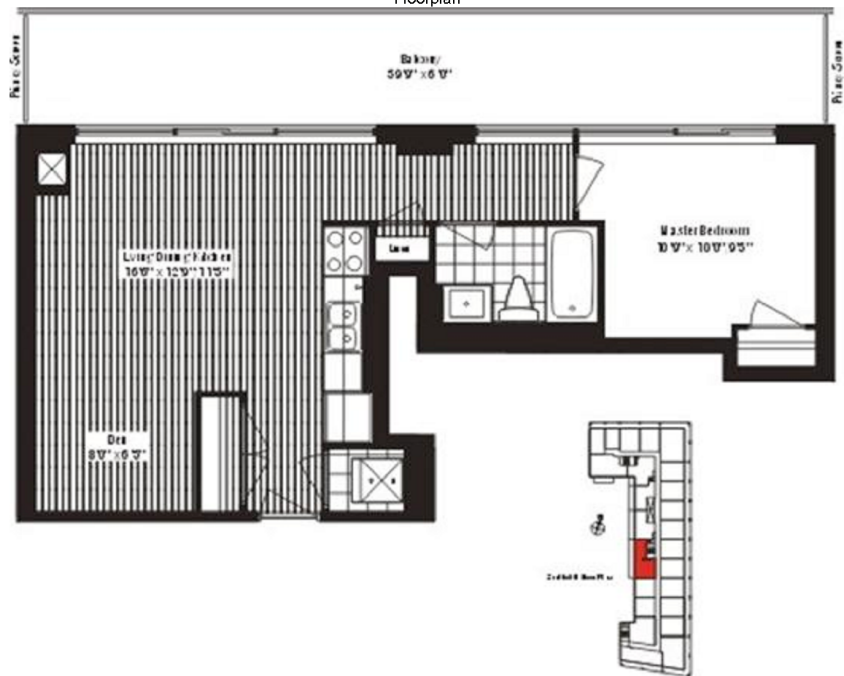

steps vary according  
to unit location

Teal

Condo Floor Plan

Approx Sq. Ft.: 408 sq. ft.  
Starting Price.: \$179,990

Floorplan

611 Sq. Ft. ~ Base Plan: 1 Bedrooms ~ 1 Bathrooms

Floorplan

820 Sq. Ft. ~ Base Plan: 2 Bedrooms ~ 2 Bathrooms

Floorplan