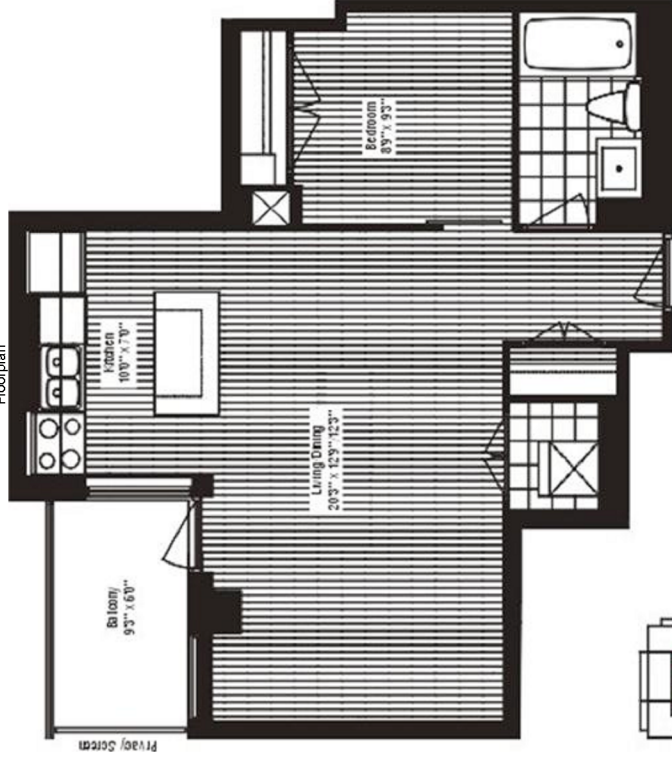

steps vary according  
to unit location

Teal

Condo Floor Plan

Approx Sq. Ft.: 408 sq. ft.  
Starting Price.: \$179,990

Floorplan

611 Sq. Ft. ~ Base Plan: 1 Bedrooms ~ 1 Bathrooms

Floorplan

820 Sq. Ft. ~ Base Plan: 2 Bedrooms ~ 2 Bathrooms

Floorplan